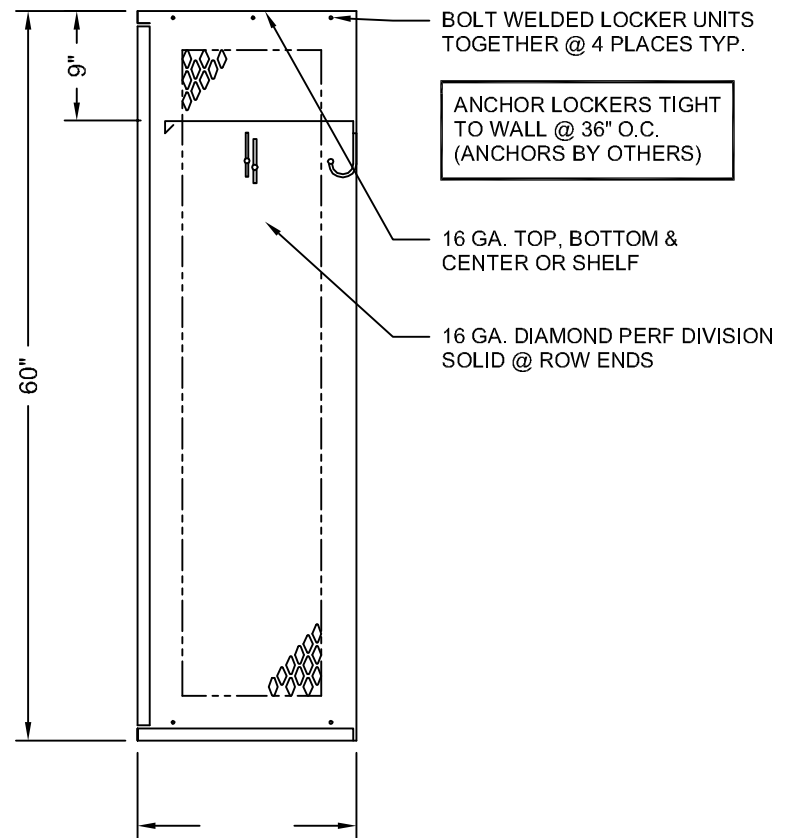

60" HIGH SINGLE TIER ALL-WELDED LOCKER

TYPICAL FOR 18" & 24" WIDE
TYPICAL FOR 18", 21" & 24" DEEP

ALLOW 1/16" CREEPAGE PER FRAME