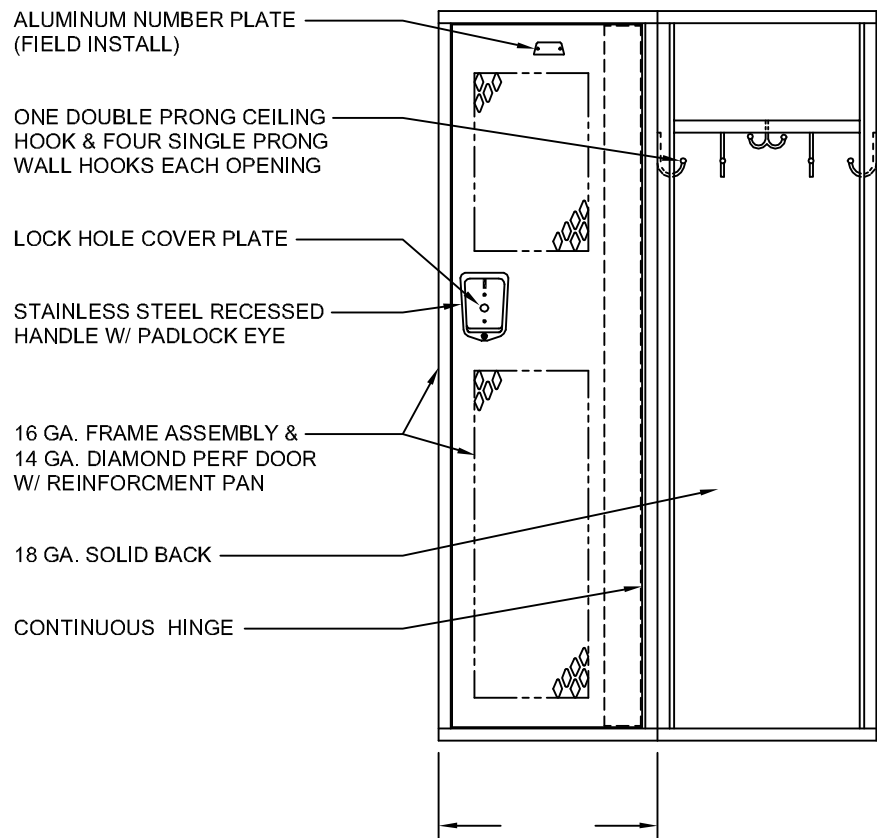

60" HIGH SINGLE TIER ALL-WELDED LOCKER

TYPICAL FOR 18" & 24" WIDE
TYPICAL FOR 18", 21" & 24" DEEP

ALLOW 1/16" CREEPAGE PER FRAME