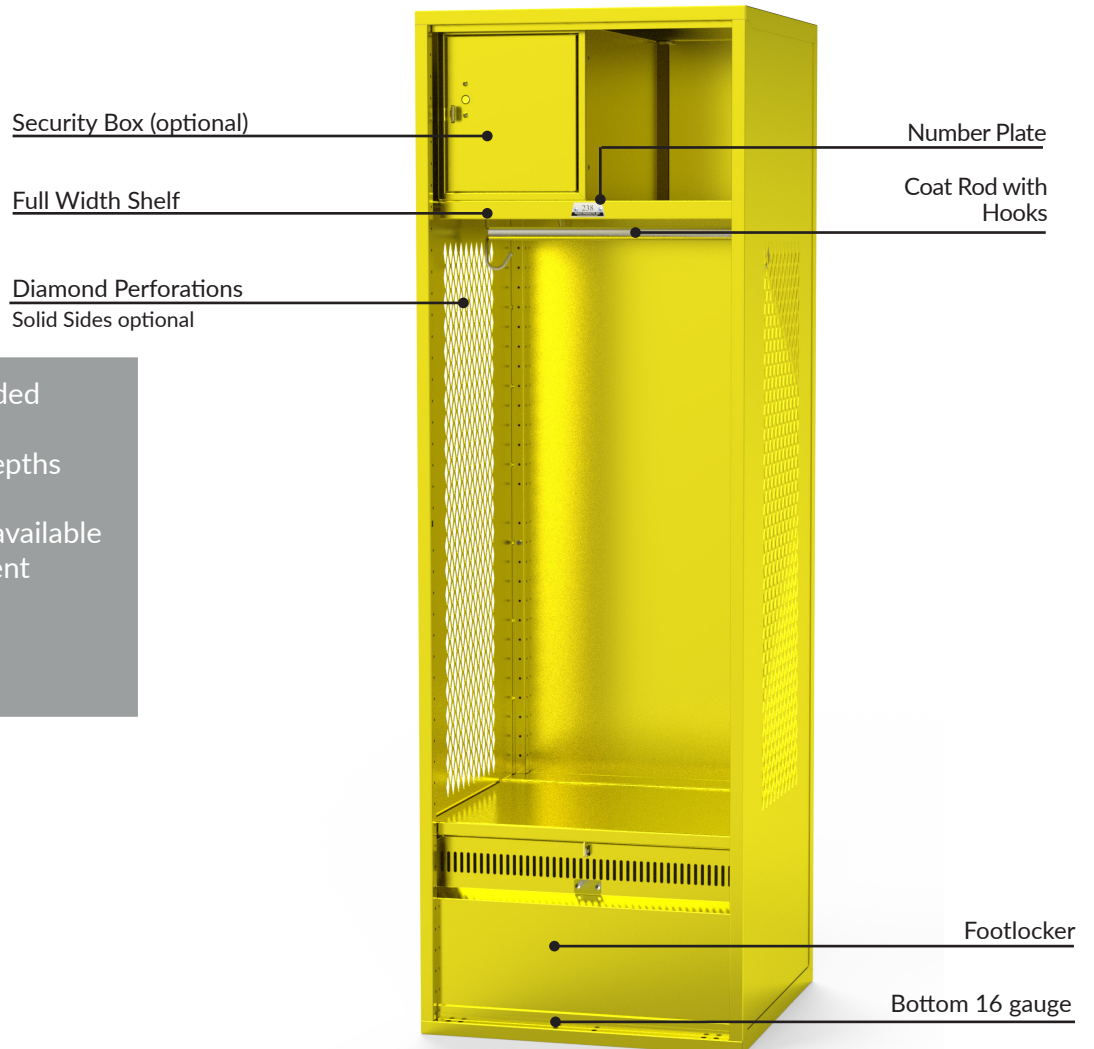

Stadium[®] - KD

Penco's Stadium lockers are ideally suited for athletic teams, firefighters, or any other application where easy access to uniforms and/or equipment is required.

- Offered in KD or Welded construction
- 18, 21, and 24 inch depths available
- 18 or 24 inch widths available
- 2 lockable compartment options

- Preconfigured part numbers allow for easy quoting and ordering
- Open fronts and smooth frame channels
- Rigid frame design does not require large frame members at top and bottom of locker resulting in more storage inside the locker

Stadium® KD

Patriot STADIUM - KD Locker Part Number Identification Matrix										
S	K	#	#	#	*	*	N	*	*	
Product	Type	Width	Depth	Height	LH Side Vent	RH Side Vent	Channel Base	Security Box	Footlocker	
Product	Type	# Width	# Depth	# Height	* LH Side Vent	* RH Side Vent	* Channel Base	* Sec Box	* Footlocker	
S = Stadium	K = KD	18	18	72	D = Diamond	D = Diamond	N = No channel base	B = Sec Box	F = Footlocker	
		24	18	72						
		24	21	72	S = Solid	S = Solid		N = No Sec Box	N = No Footlocker	
		24	24	72						
Part Number Examples:										
SK242472SSBN					Stadium - KD - 24" wide x 24" deep x 72" high - Solid LH Side - Solid RH Side - Security Box - No footlocker					
SK241872DDBF					Stadium - KD - 24" wide x 24" deep x 72" high - Diamond LH Side - Diamond RH Side - Security Box - Footlocker					

Locker Shell Ordering Guide	
1	Gear, Duty, TA50 and RRDL are ALL WITH Doors
2	Stadium and Turnout are ALL WITHOUT Door
3	ALL Stadium locker part numbers are based on a specific configuration and are not able to be changed, order Turnout if a different configuration is needed
4	ALL Stadium lockers are 1 Tier
5	ALL Stadium lockers are 1 Wide
6	Both KD and Welded Stadium lockers are available with channel base, order channel base separately for KD