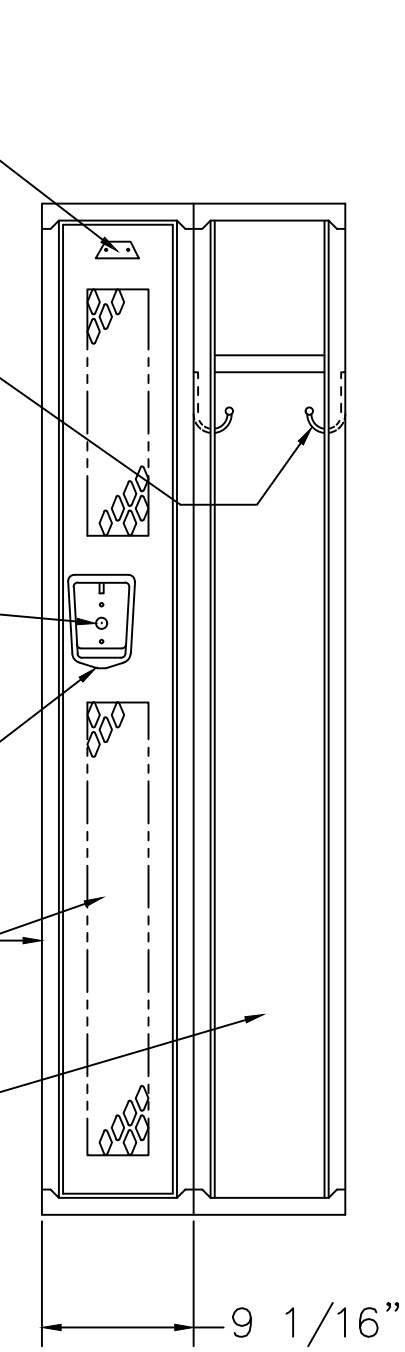

# 60" HIGH SINGLE TIER GEN2 LOCKER

TYPICAL FOR 09", 12", 15, 21 & 24" WIDE  
 TYPICAL FOR 12", 15", 18", 21" & 24" DEEP

ALUMINUM NUMBER PLATE  
 (FIELD INSTALL)

TWO SINGLE PRONG WALL  
 HOOKS EACH OPENING  
 (FIELD INSTALL)

LOCK HOLE COVER PLATE  
 (FIELD INSTALL)

STAINLESS STEEL RECESSED  
 HANDLE W/ PADLOCK EYE

16GA. FRAME ASSEMBLY &  
 14GA. DIAMOND DOOR W/PAN

16GA. SOLID BACK

LOCKER ELEVATION

LOCKER SECTION

## TYPE A 9" x 18" x 60" SINGLE TIER, GEN2 REC. HANDLE LOCKER

ALLOW 1/16" CREEPAGE PER FRAME