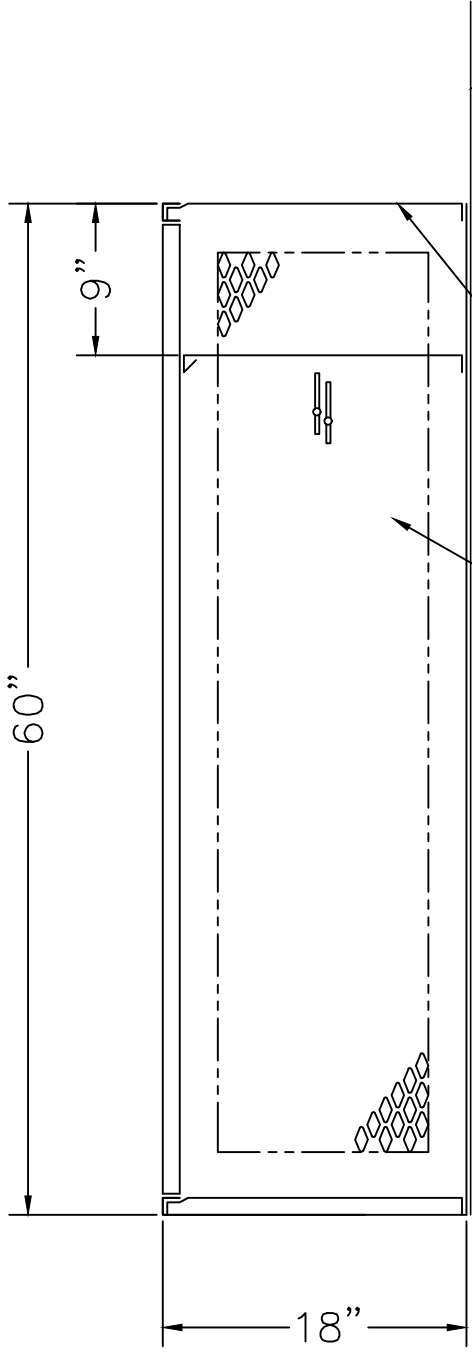

# 60" HIGH SINGLE TIER GEN2 LOCKER

TYPICAL FOR 09", 12", 15, 21 & 24" WIDE  
 TYPICAL FOR 12", 15", 18", 21" & 24" DEEP

ALUMINUM NUMBER PLATE  
 (FIELD INSTALL)

TWO SINGLE PRONG WALL  
 HOOKS EACH OPENING  
 (FIELD INSTALL)

LOCK HOLE COVER PLATE  
 (FIELD INSTALL)

STAINLESS STEEL RECESSED  
 HANDLE W/ PADLOCK EYE

16GA. FRAME ASSEMBLY &  
 14GA. DIAMOND DOOR W/PAN

16GA. SOLID BACK

LOCKER ELEVATION

LOCKER SECTION

## TYPE A 9" x 18" x 60" SINGLE TIER, GEN2 REC. HANDLE LOCKER

ALLOW 1/16" CREEPAGE PER FRAME