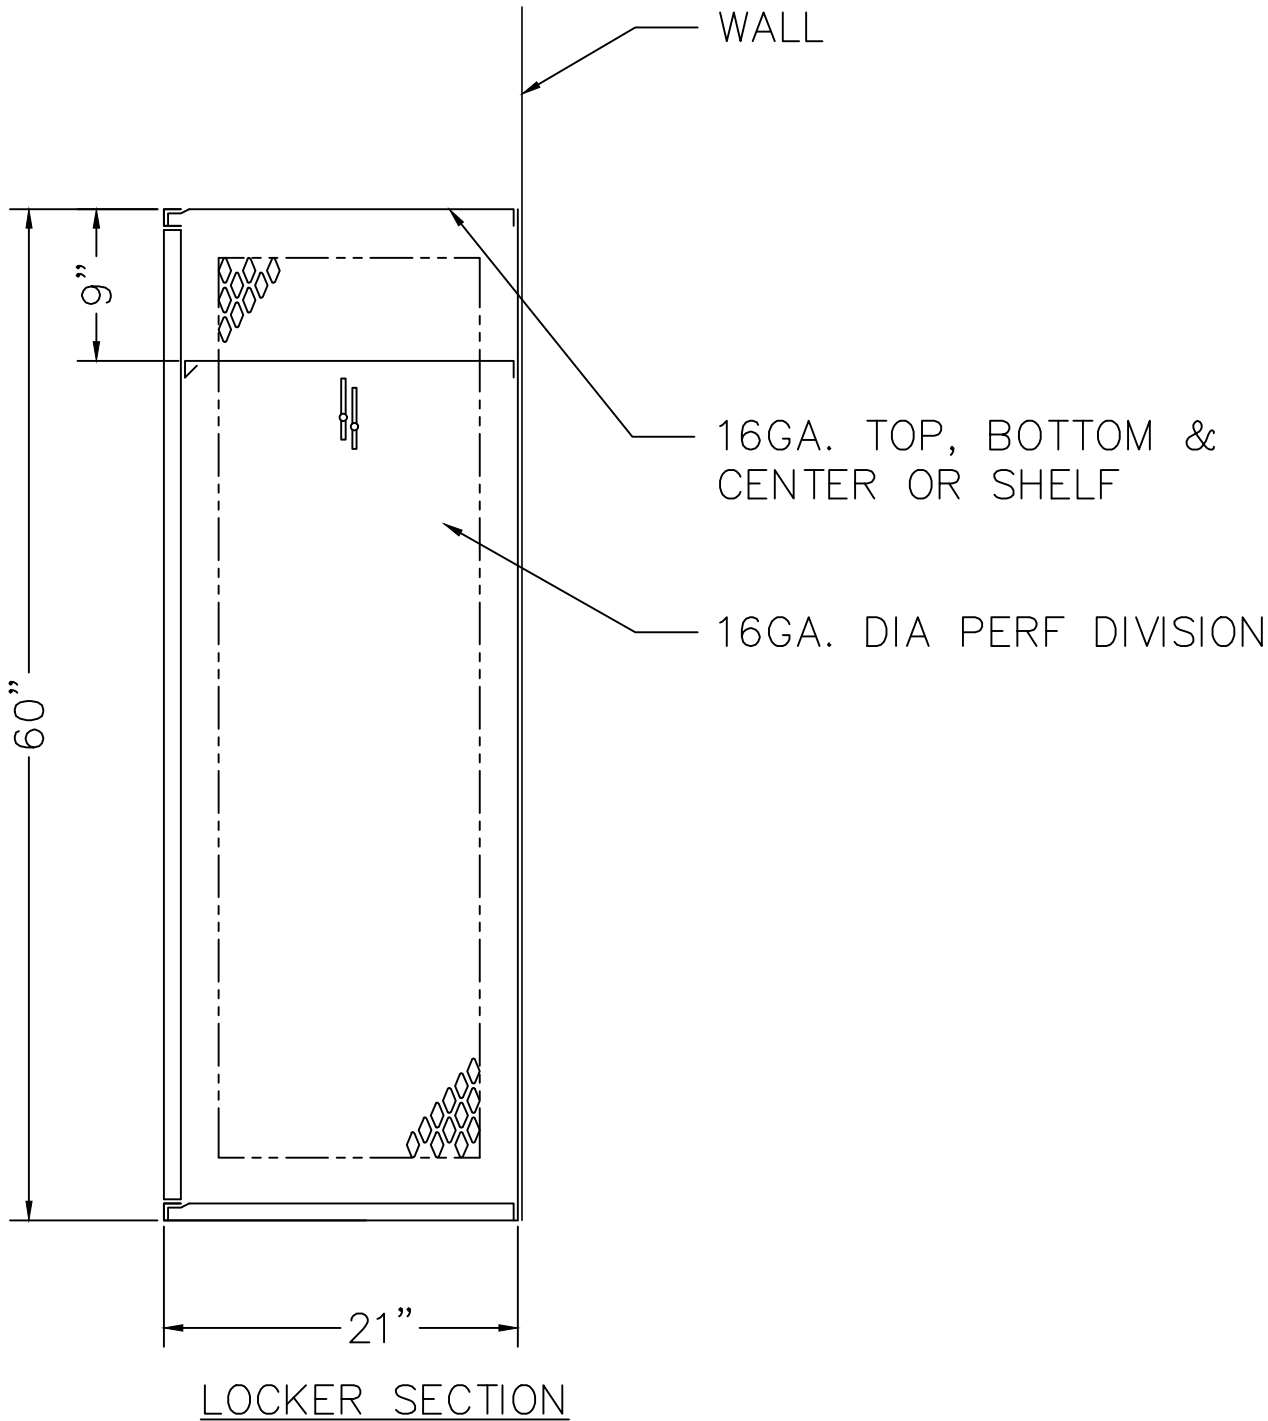

60" HIGH SINGLE TIER GEN2 LOCKER

TYPICAL FOR 09", 12", 15, 21 & 24" WIDE
 TYPICAL FOR 12", 15", 18", 21" & 24" DEEP

ALUMINUM NUMBER PLATE
 (FIELD INSTALL)

TWO SINGLE PRONG WALL
 HOOKS EACH OPENING
 (FIELD INSTALL)

LOCK HOLE COVER PLATE
 (FIELD INSTALL)

STAINLESS STEEL RECESSED
 HANDLE W/ PADLOCK EYE

16GA. FRAME ASSEMBLY &
 14GA. DIAMOND DOOR W/PAN

16GA. SOLID BACK

TYPE A 9" x 21" x 60" SINGLE TIER, GEN2 REC. HANDLE LOCKER

ALLOW 1/16" CREEPAGE PER FRAME