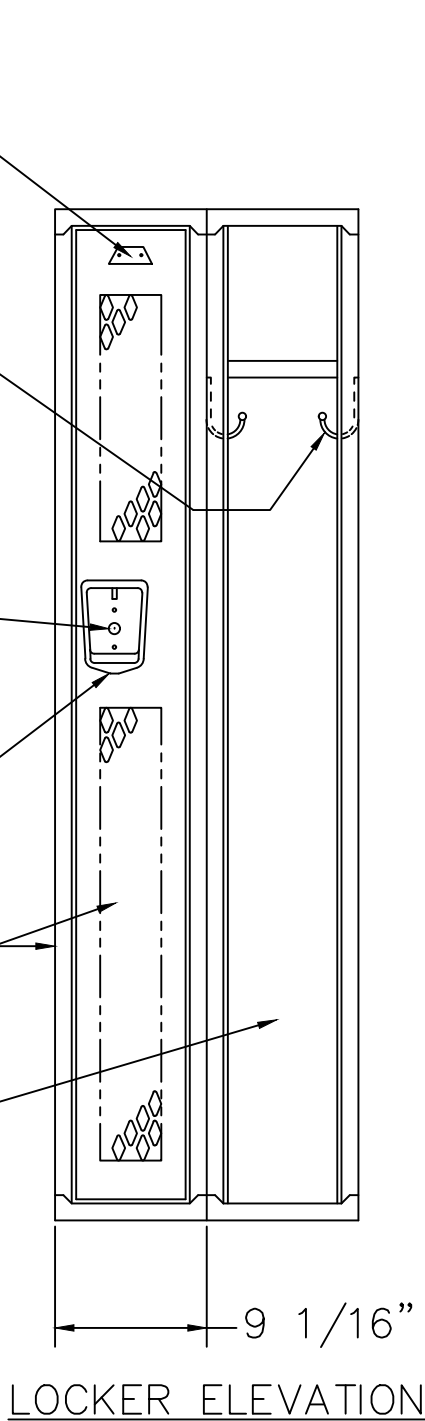

60" HIGH SINGLE TIER GEN2 LOCKER

TYPICAL FOR 09", 12", 15, 21 & 24" WIDE
 TYPICAL FOR 12", 15", 18", 21" & 24" DEEP

ALUMINUM NUMBER PLATE
 (FIELD INSTALL)

TWO SINGLE PRONG WALL
 HOOKS EACH OPENING
 (FIELD INSTALL)

LOCK HOLE COVER PLATE
 (FIELD INSTALL)

STAINLESS STEEL RECESSED
 HANDLE W/ PADLOCK EYE

16GA. FRAME ASSEMBLY &
 14GA. DIAMOND DOOR W/PAN

16GA. SOLID BACK

TYPE A 9" x 21" x 60" SINGLE TIER, GEN2 REC. HANDLE LOCKER

ALLOW 1/16" CREEPAGE PER FRAME