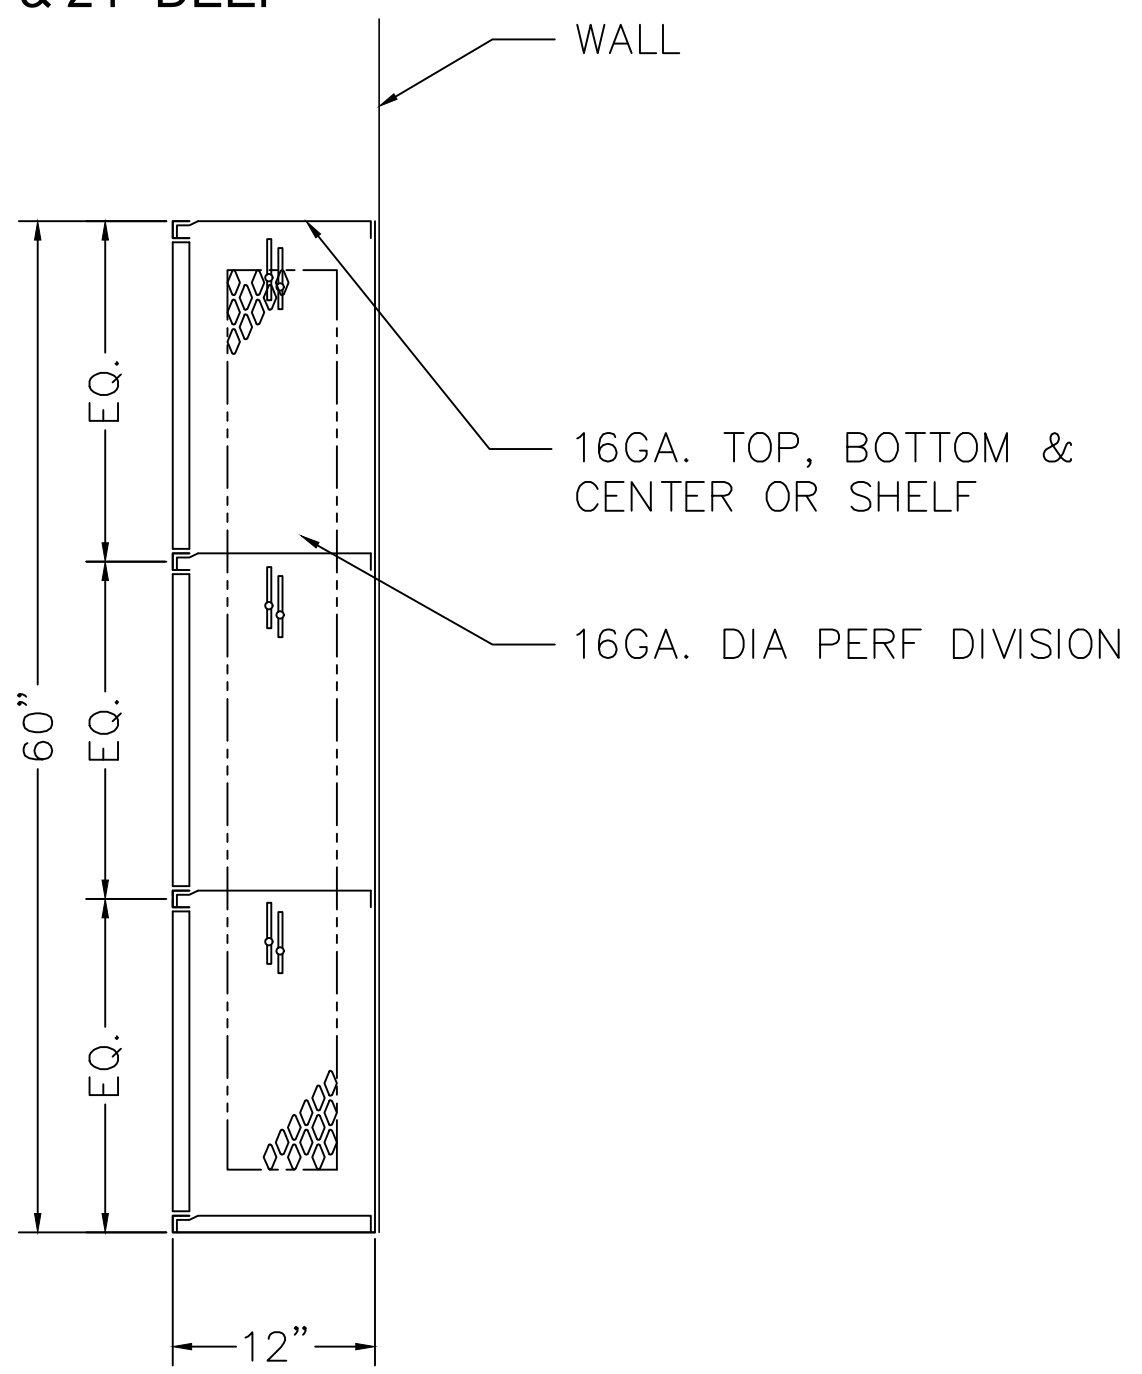

60" HIGH TRIPLE TIER GEN2 LOCKER

TYPICAL FOR 09", 12", 15, 21 & 24" WIDE
 TYPICAL FOR 12", 15", 18", 21" & 24" DEEP

ALUMINUM NUMBER PLATE
 (FIELD INSTALL)

TWO SINGLE PRONG WALL
 ONE DOUBLE PRONG WALL
 HOOKS EACH OPENING
 (FIELD INSTALL)

LOCK HOLE COVER PLATE
 (FIELD INSTALL)

STAINLESS STEEL RECESSED
 HANDLE W/ PADLOCK EYE

16GA. FRAME ASSEMBLY &
 14GA. DIAMOND DOOR W/PAN

16GA. SOLID BACK

LOCKER ELEVATION

LOCKER SECTION

TYPE A 15" x 12" x 20" / 60" TRIPLE TIER, GEN2 REC. HANDLE LOCKER

ALLOW 1/16" CREEPAGE PER FRAME