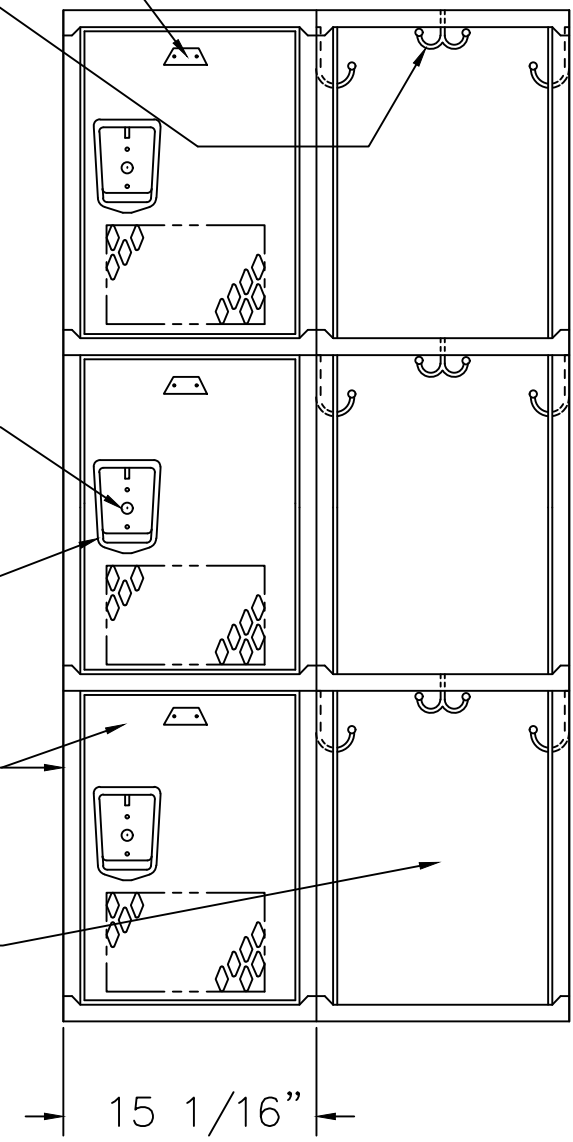

60" HIGH TRIPLE TIER GEN2 LOCKER

TYPICAL FOR 09", 12", 15, 21 & 24" WIDE
 TYPICAL FOR 12", 15", 18", 21" & 24" DEEP

ALUMINUM NUMBER PLATE
 (FIELD INSTALL)

TWO SINGLE PRONG WALL
 ONE DOUBLE PRONG WALL
 HOOKS EACH OPENING
 (FIELD INSTALL)

LOCK HOLE COVER PLATE
 (FIELD INSTALL)

STAINLESS STEEL RECESSED
 HANDLE W/ PADLOCK EYE

16GA. FRAME ASSEMBLY &
 14GA. DIAMOND DOOR W/PAN

16GA. SOLID BACK

LOCKER ELEVATION

LOCKER SECTION

TYPE A 15" x 12" x 20" / 60" TRIPLE TIER, GEN2 REC. HANDLE LOCKER

ALLOW 1/16" CREEPAGE PER FRAME