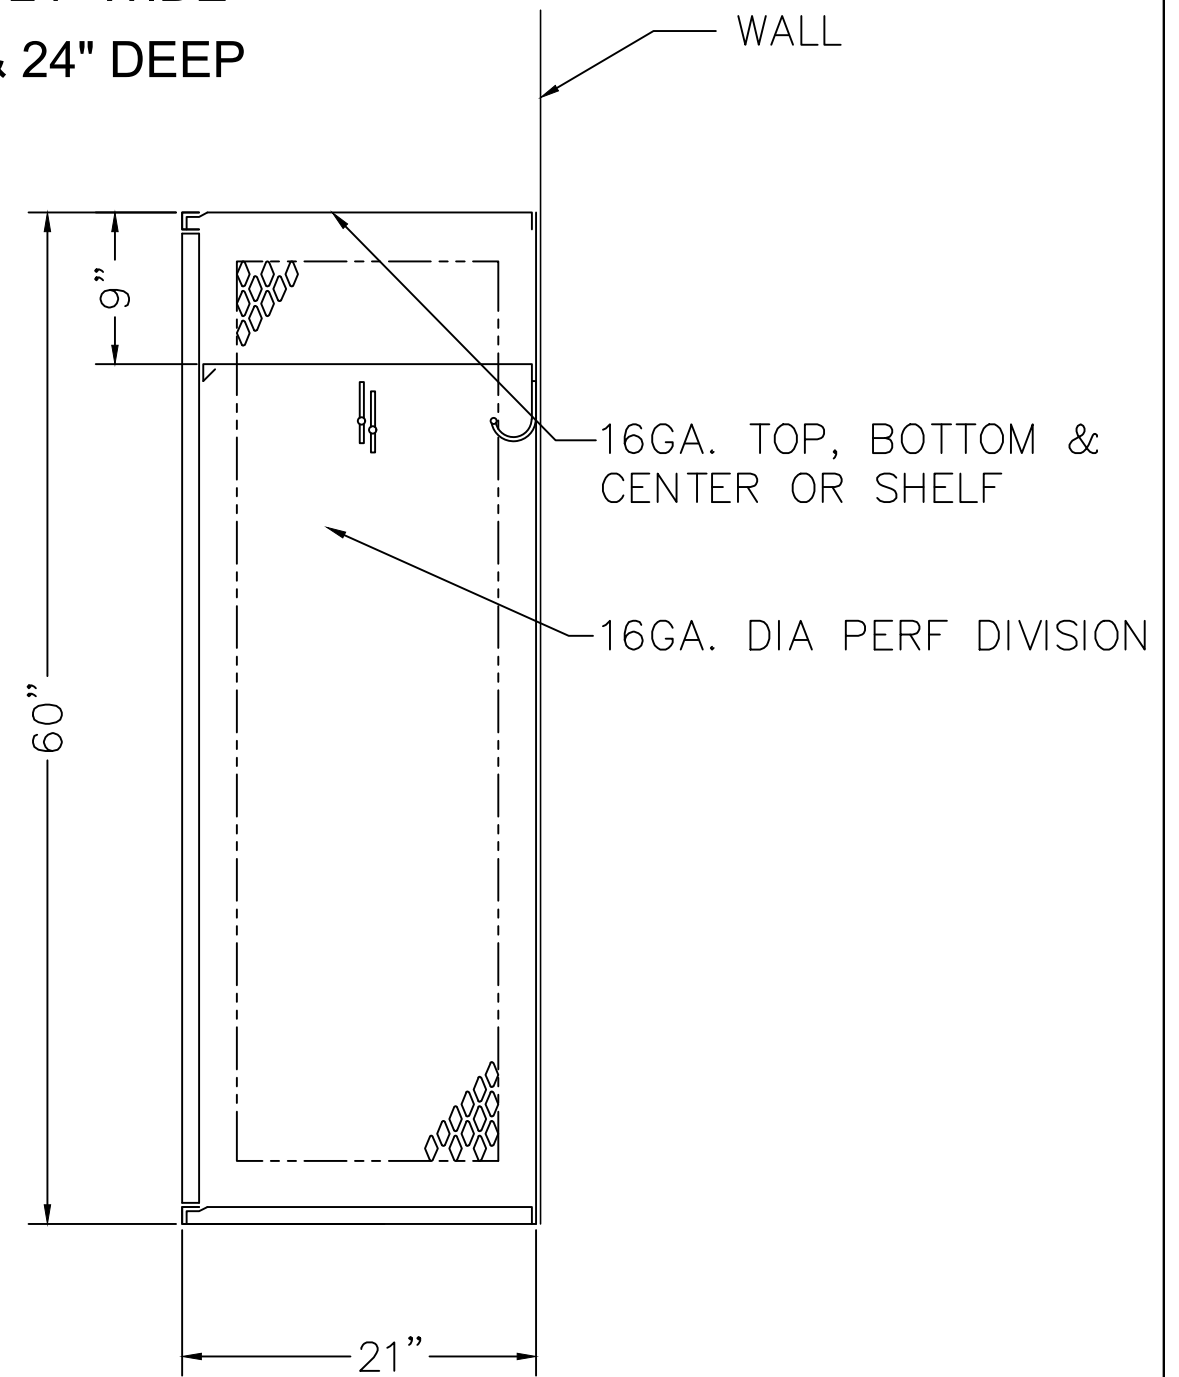

# 60" HIGH SINGLE TIER GEN2 LOCKER

TYPICAL FOR 09", 12", 15, 21 & 24" WIDE  
 TYPICAL FOR 12", 15", 18", 21" & 24" DEEP

ALUMINUM NUMBER PLATE  
 (FIELD INSTALL)

FOUR SINGLE PRONG WALL  
 ONE DOUBLE PRONG WALL  
 HOOKS EACH OPENING  
 (FIELD INSTALL)

LOCK HOLE COVER PLATE  
 (FIELD INSTALL)

STAINLESS STEEL RECESSED  
 HANDLE W/ PADLOCK EYE

16GA. FRAME ASSEMBLY &  
 14GA. DIAMOND DOOR W/PAN

16GA. SOLID BACK

LOCKER ELEVATION

LOCKER SECTION

## TYPE A 18" x 21" x 60" SINGLE TIER, GEN2 REC. HANDLE LOCKER

ALLOW 1/16" CREEPAGE PER FRAME