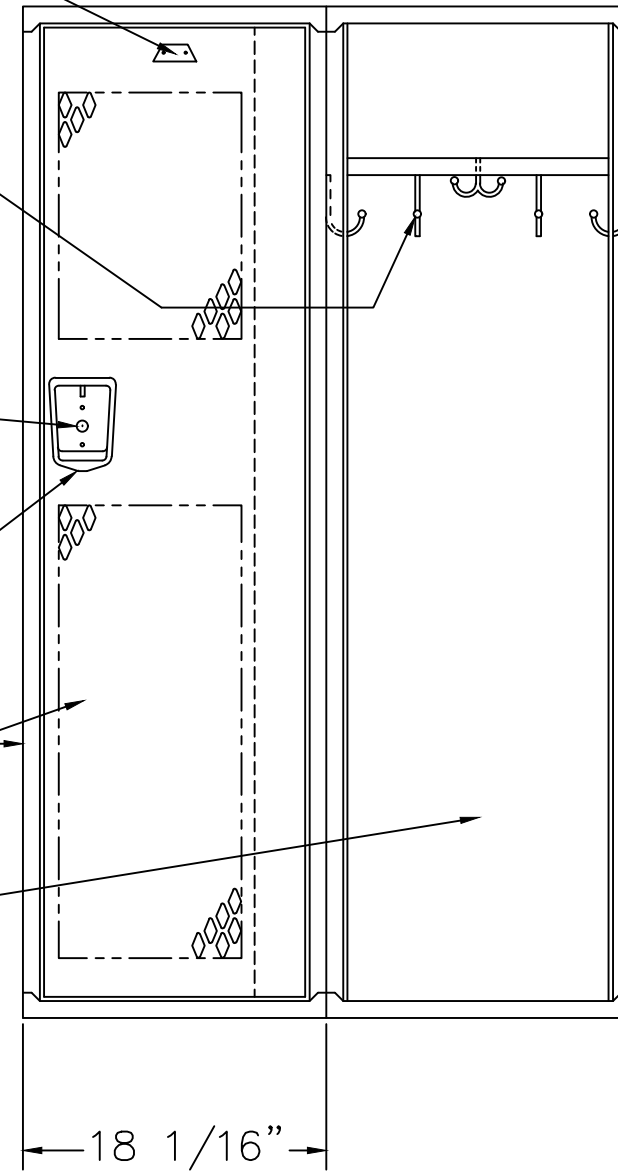

# 60" HIGH SINGLE TIER GEN2 LOCKER

TYPICAL FOR 09", 12", 15, 21 & 24" WIDE  
 TYPICAL FOR 12", 15", 18", 21" & 24" DEEP

ALUMINUM NUMBER PLATE  
 (FIELD INSTALL)

FOUR SINGLE PRONG WALL  
 ONE DOUBLE PRONG WALL  
 HOOKS EACH OPENING  
 (FIELD INSTALL)

LOCK HOLE COVER PLATE  
 (FIELD INSTALL)

STAINLESS STEEL RECESSED  
 HANDLE W/ PADLOCK EYE

16GA. FRAME ASSEMBLY &  
 14GA. DIAMOND DOOR W/PAN

16GA. SOLID BACK

LOCKER ELEVATION

LOCKER SECTION

## TYPE A 18" x 21" x 60" SINGLE TIER, GEN2 REC. HANDLE LOCKER

ALLOW 1/16" CREEPAGE PER FRAME