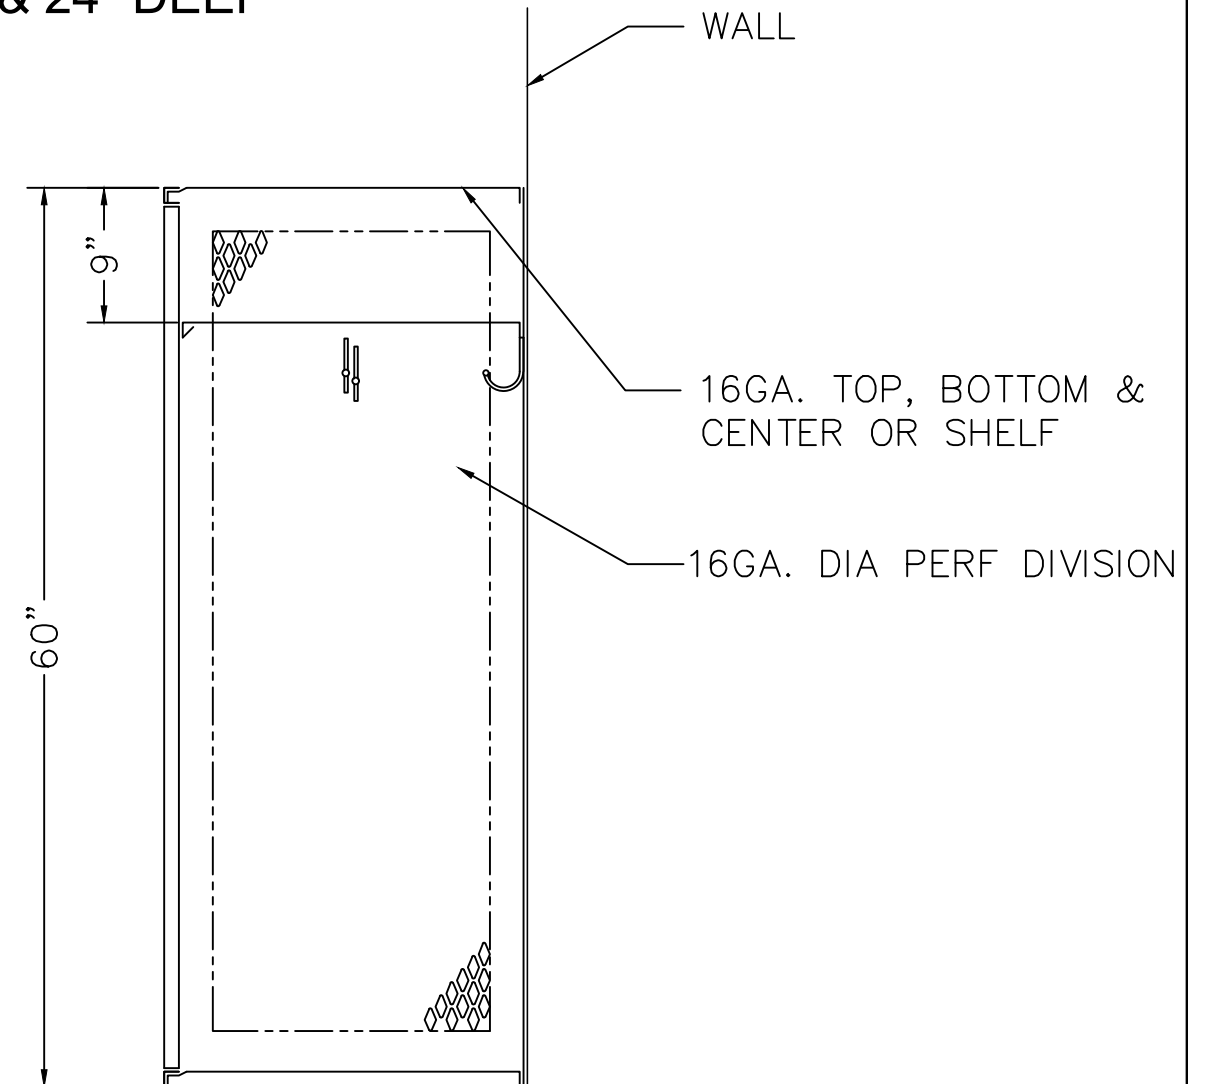

# 60" HIGH SINGLE TIER GEN2 LOCKER

TYPICAL FOR 09", 12", 15, 21 & 24" WIDE  
 TYPICAL FOR 12", 15", 18", 21" & 24" DEEP

ALUMINUM NUMBER PLATE  
 (FIELD INSTALL)

FOUR SINGLE PRONG WALL  
 ONE DOUBLE PRONG WALL  
 HOOKS EACH OPENING  
 (FIELD INSTALL)

LOCK HOLE COVER PLATE  
 (FIELD INSTALL)

STAINLESS STEEL RECESSED  
 HANDLE W/ PADLOCK EYE

16GA. FRAME ASSEMBLY &  
 14GA. DIAMOND DOOR W/PAN

16GA. SOLID BACK

24 1/16"

LOCKER ELEVATION

60"

9"

24"

LOCKER SECTION

## TYPE A 24" x 24" x 60" SINGLE TIER, GEN2 REC. HANDLE LOCKER

ALLOW 1/16" CREEPAGE PER FRAME