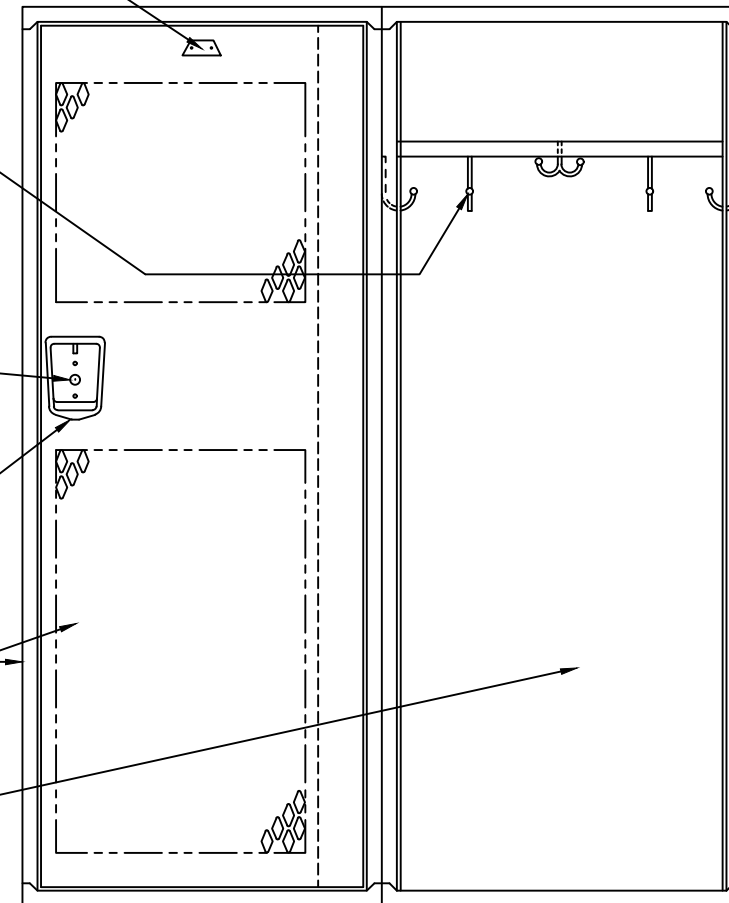

# 60" HIGH SINGLE TIER GEN2 LOCKER

TYPICAL FOR 09", 12", 15, 21 & 24" WIDE  
 TYPICAL FOR 12", 15", 18", 21" & 24" DEEP

ALUMINUM NUMBER PLATE  
 (FIELD INSTALL)

FOUR SINGLE PRONG WALL  
 ONE DOUBLE PRONG WALL  
 HOOKS EACH OPENING  
 (FIELD INSTALL)

LOCK HOLE COVER PLATE  
 (FIELD INSTALL)

STAINLESS STEEL RECESSED  
 HANDLE W/ PADLOCK EYE

16GA. FRAME ASSEMBLY &  
 14GA. DIAMOND DOOR W/PAN

16GA. SOLID BACK

24 1/16"

LOCKER ELEVATION

60"

9"

24"

LOCKER SECTION

## TYPE A 24" x 24" x 60" SINGLE TIER, GEN2 REC. HANDLE LOCKER

ALLOW 1/16" CREEPAGE PER FRAME