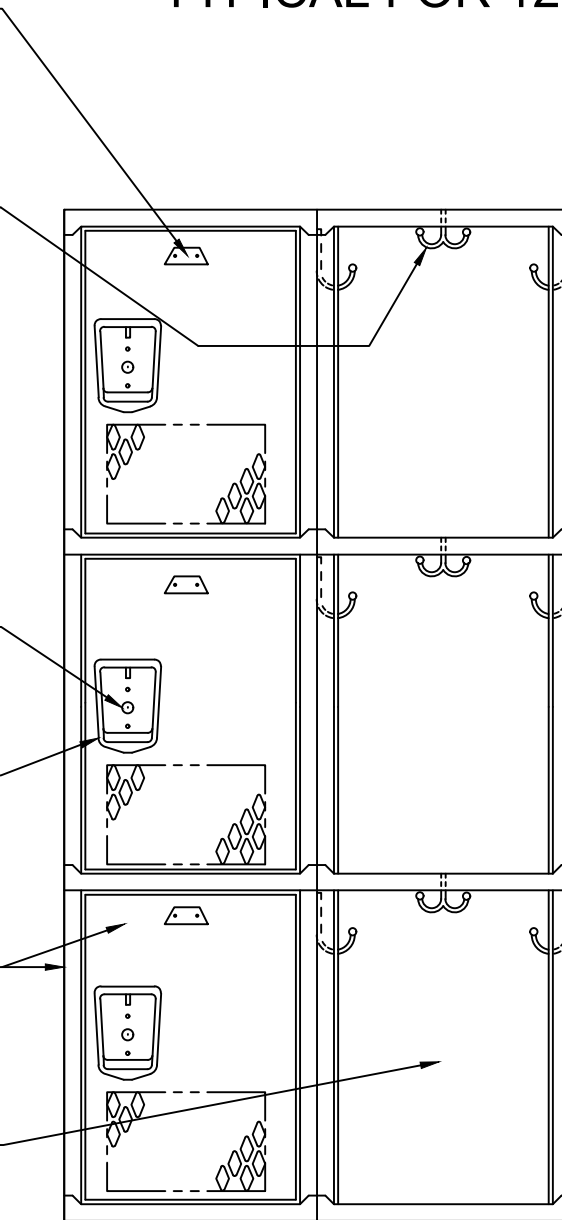

60" HIGH TRIPLE TIER GEN2 LOCKER

TYPICAL FOR 09", 12", 15, 21 & 24" WIDE
 TYPICAL FOR 12", 15", 18", 21" & 24" DEEP

ALUMINUM NUMBER PLATE
 (FIELD INSTALL)

TWO SINGLE PRONG WALL
 ONE DOUBLE PRONG WALL
 HOOKS EACH OPENING
 (FIELD INSTALL)

LOCK HOLE COVER PLATE
 (FIELD INSTALL)

STAINLESS STEEL RECESSED
 HANDLE W/ PADLOCK EYE

16GA. FRAME ASSEMBLY &
 14GA. DIAMOND DOOR W/PAN

16GA. SOLID BACK

15 1/16"
 LOCKER ELEVATION

21"
 LOCKER SECTION

TYPE A 15" x 21" x 20" / 60" TRIPLE TIER, GEN2 REC. HANDLE LOCKER

ALLOW 1/16" CREEPAGE PER FRAME