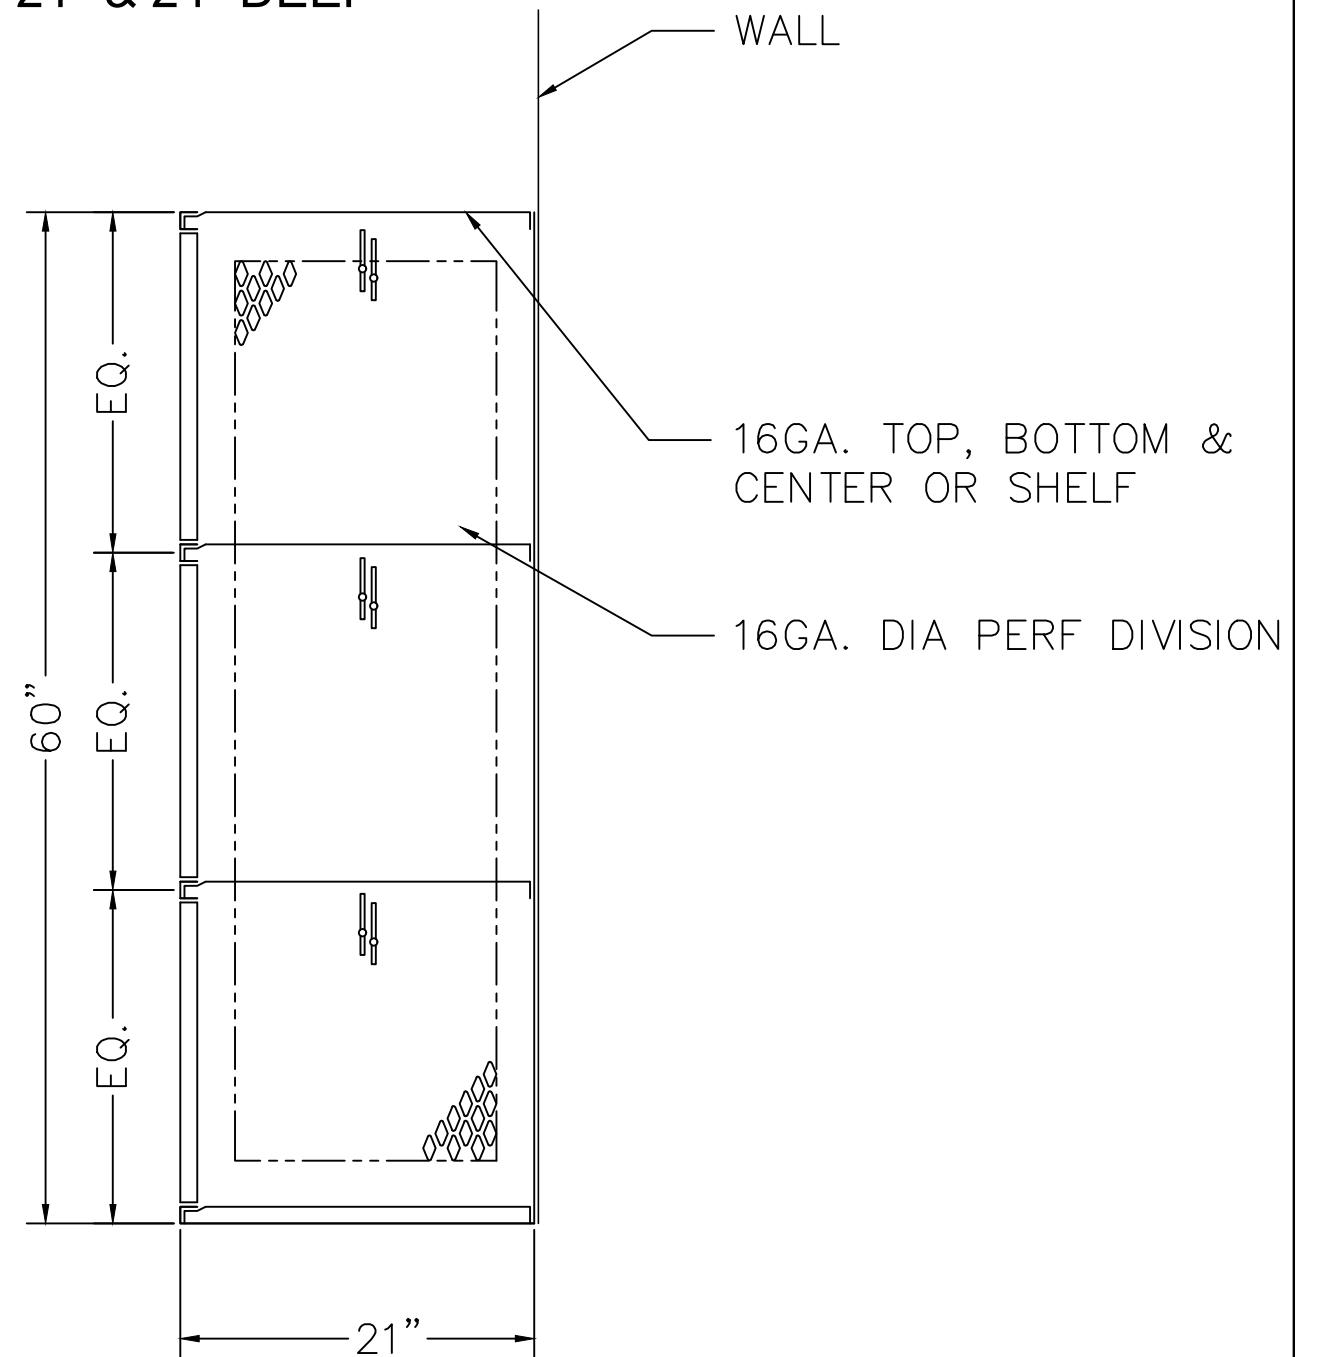

60" HIGH TRIPLE TIER GEN2 LOCKER

TYPICAL FOR 09", 12", 15, 21 & 24" WIDE
 TYPICAL FOR 12", 15", 18", 21" & 24" DEEP

ALUMINUM NUMBER PLATE
 (FIELD INSTALL)

TWO SINGLE PRONG WALL
 ONE DOUBLE PRONG WALL
 HOOKS EACH OPENING
 (FIELD INSTALL)

LOCK HOLE COVER PLATE
 (FIELD INSTALL)

STAINLESS STEEL RECESSED
 HANDLE W/ PADLOCK EYE

16GA. FRAME ASSEMBLY &
 14GA. DIAMOND DOOR W/PAN

16GA. SOLID BACK

15 1/16"
 LOCKER ELEVATION

21"
 LOCKER SECTION

TYPE A 15" x 21" x 20" / 60" TRIPLE TIER, GEN2 REC. HANDLE LOCKER

ALLOW 1/16" CREEPAGE PER FRAME