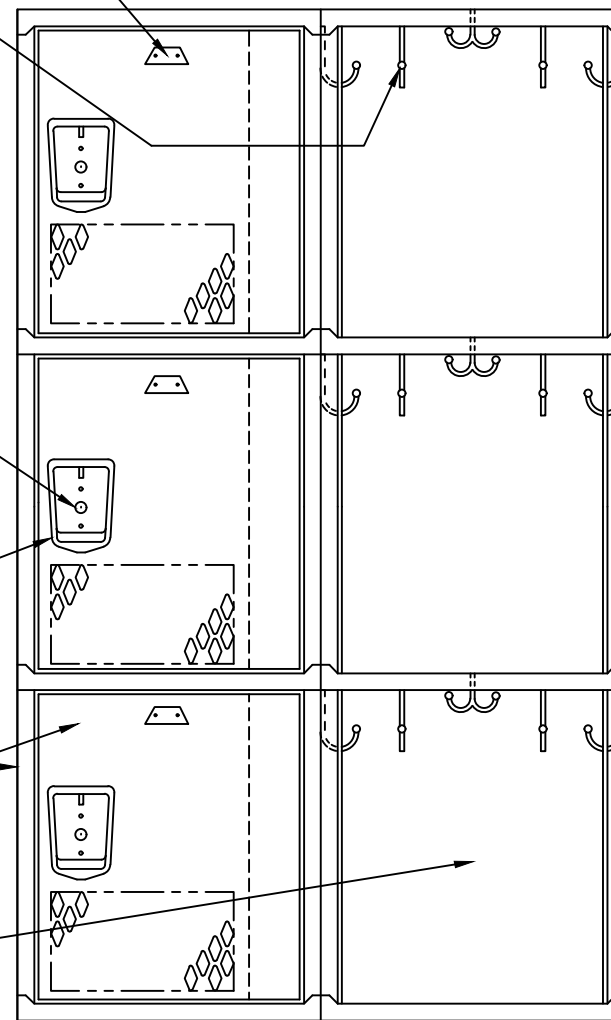

# 60" HIGH TRIPLE TIER GEN2 LOCKER

TYPICAL FOR 09", 12", 15, 21 & 24" WIDE  
 TYPICAL FOR 12", 15", 18", 21" & 24" DEEP

ALUMINUM NUMBER PLATE  
 (FIELD INSTALL)

FOUR SINGLE PRONG WALL  
 ONE DOUBLE PRONG WALL  
 HOOKS EACH OPENING  
 (FIELD INSTALL)

LOCK HOLE COVER PLATE  
 (FIELD INSTALL)

STAINLESS STEEL RECESSED  
 HANDLE W/ PADLOCK EYE

16GA. FRAME ASSEMBLY &  
 14GA. DIAMOND DOOR W/PAN

16GA. SOLID BACK

18 1/16"  
 LOCKER ELEVATION

LOCKER SECTION

## TYPE A 18" x 12" x 20" / 60" TRIPLE TIER, GEN2 REC. HANDLE LOCKER

ALLOW 1/16" CREEPAGE PER FRAME