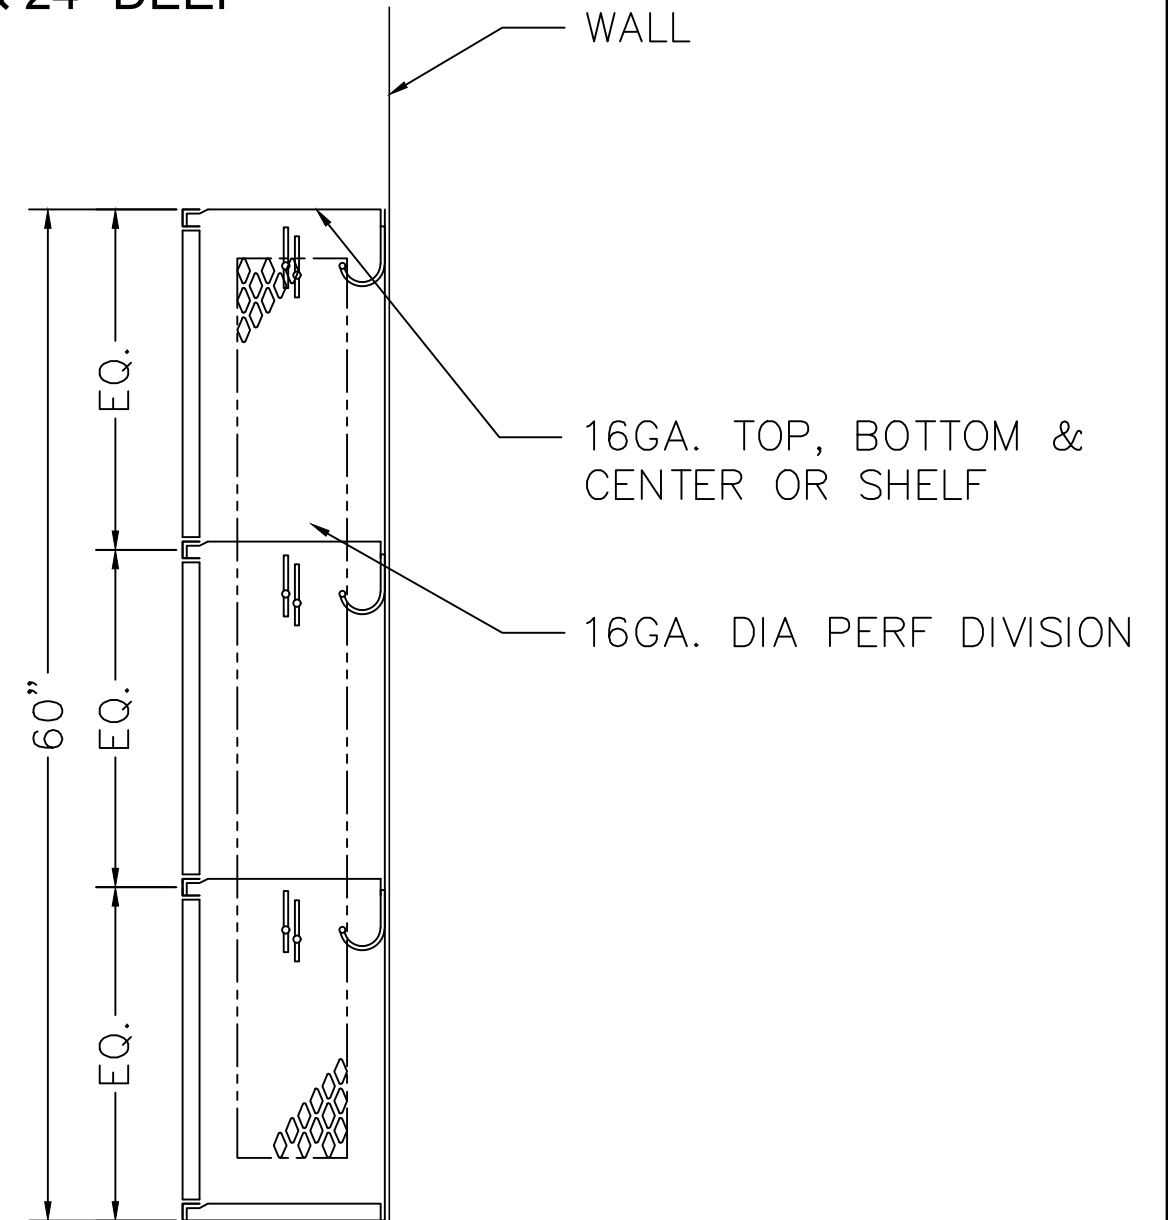

# 60" HIGH TRIPLE TIER GEN2 LOCKER

TYPICAL FOR 09", 12", 15, 21 & 24" WIDE  
 TYPICAL FOR 12", 15", 18", 21" & 24" DEEP

ALUMINUM NUMBER PLATE  
 (FIELD INSTALL)

FOUR SINGLE PRONG WALL  
 ONE DOUBLE PRONG WALL  
 HOOKS EACH OPENING  
 (FIELD INSTALL)

LOCK HOLE COVER PLATE  
 (FIELD INSTALL)

STAINLESS STEEL RECESSED  
 HANDLE W/ PADLOCK EYE

16GA. FRAME ASSEMBLY &  
 14GA. DIAMOND DOOR W/PAN

16GA. SOLID BACK

18 1/16"  
 LOCKER ELEVATION

LOCKER SECTION

## TYPE A 18" x 12" x 20" / 60" TRIPLE TIER, GEN2 REC. HANDLE LOCKER

ALLOW 1/16" CREEPAGE PER FRAME