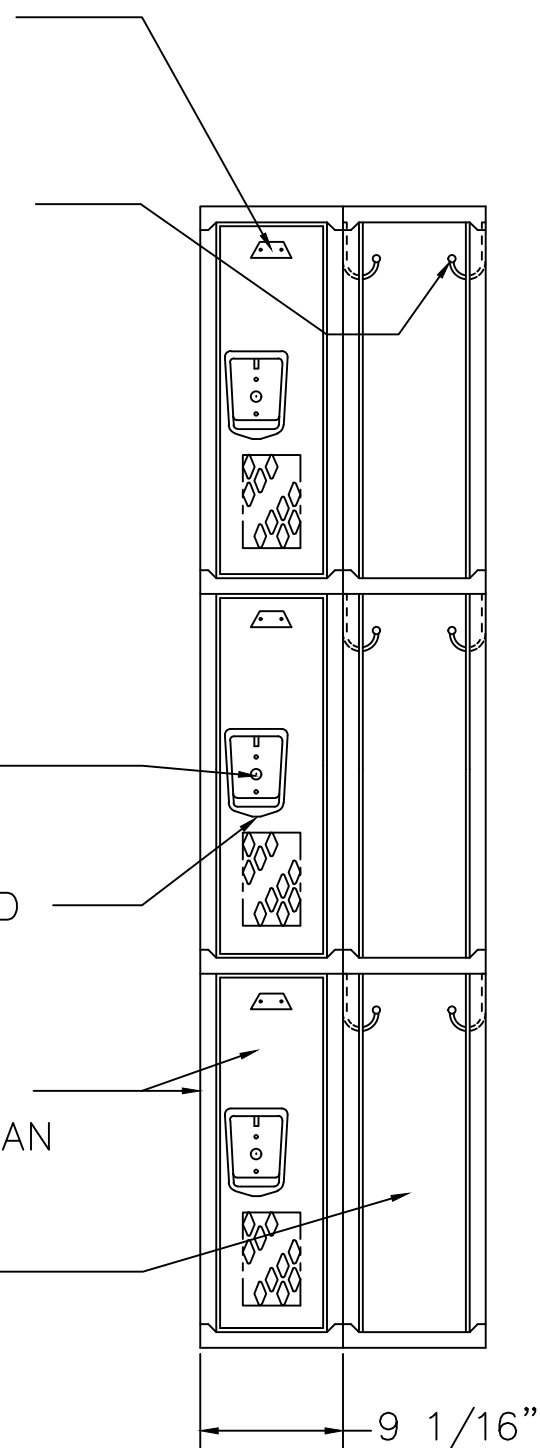

# 72" HIGH TRIPLE TIER GEN2 LOCKER

TYPICAL FOR 09", 12", 15, 21 & 24" WIDE  
 TYPICAL FOR 12", 15", 18", 21" & 24" DEEP

ALUMINUM NUMBER PLATE  
 (FIELD INSTALL)

TWO SINGLE PRONG WALL  
 HOOKS EACH OPENING  
 (FIELD INSTALL)

(FIELD INSTALL)

LOCK HOLE COVER PLATE

STAINLESS STEEL RECESSED  
 HANDLE W/ PADLOCK EYE

16GA. FRAME ASSEMBLY &  
 14GA. DIAMOND DOOR W/PAN

16GA. SOLID BACK

LOCKER ELEVATION

LOCKER SECTION

## TYPE A 9" x 12" x 24" / 72" TRIPLE TIER, GEN2 REC. HANDLE LOCKER

ALLOW 1/16" CREEPAGE PER FRAME