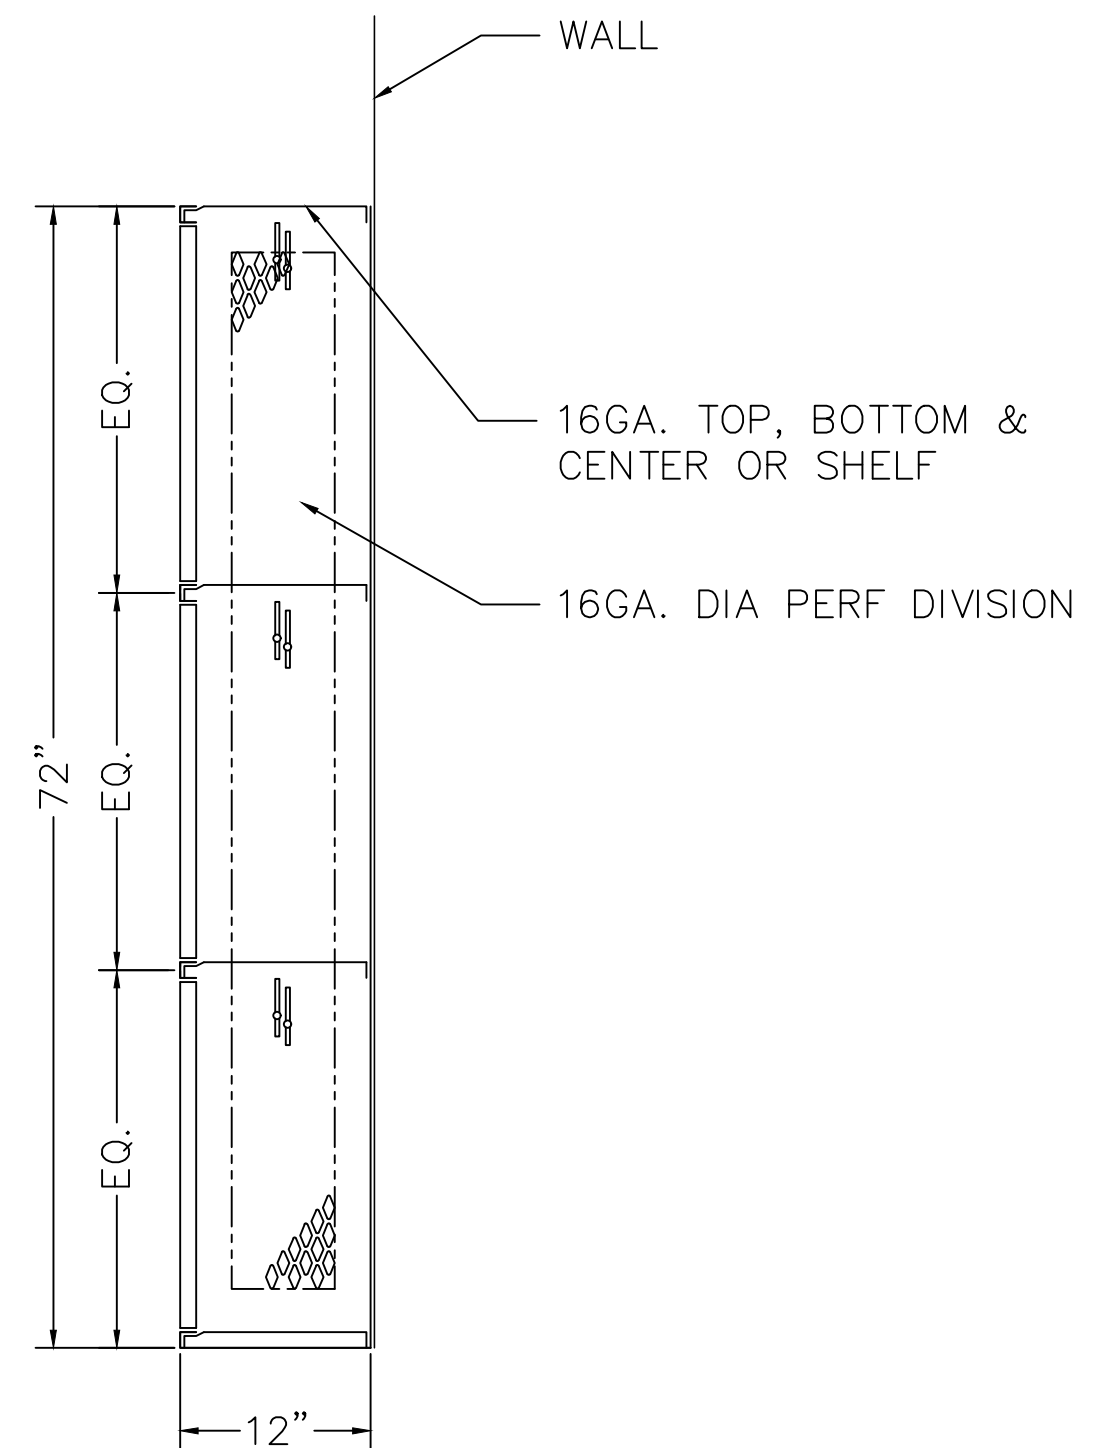

# 72" HIGH TRIPLE TIER GEN2 LOCKER

TYPICAL FOR 09", 12", 15, 21 & 24" WIDE  
 TYPICAL FOR 12", 15", 18", 21" & 24" DEEP

ALUMINUM NUMBER PLATE  
 (FIELD INSTALL)

TWO SINGLE PRONG WALL  
 HOOKS EACH OPENING  
 (FIELD INSTALL)

(FIELD INSTALL)

LOCK HOLE COVER PLATE

STAINLESS STEEL RECESSED  
 HANDLE W/ PADLOCK EYE

16GA. FRAME ASSEMBLY &  
 14GA. DIAMOND DOOR W/PAN

16GA. SOLID BACK

LOCKER ELEVATION

LOCKER SECTION

## TYPE A 9" x 12" x 24" / 72" TRIPLE TIER, GEN2 REC. HANDLE LOCKER

ALLOW 1/16" CREEPAGE PER FRAME