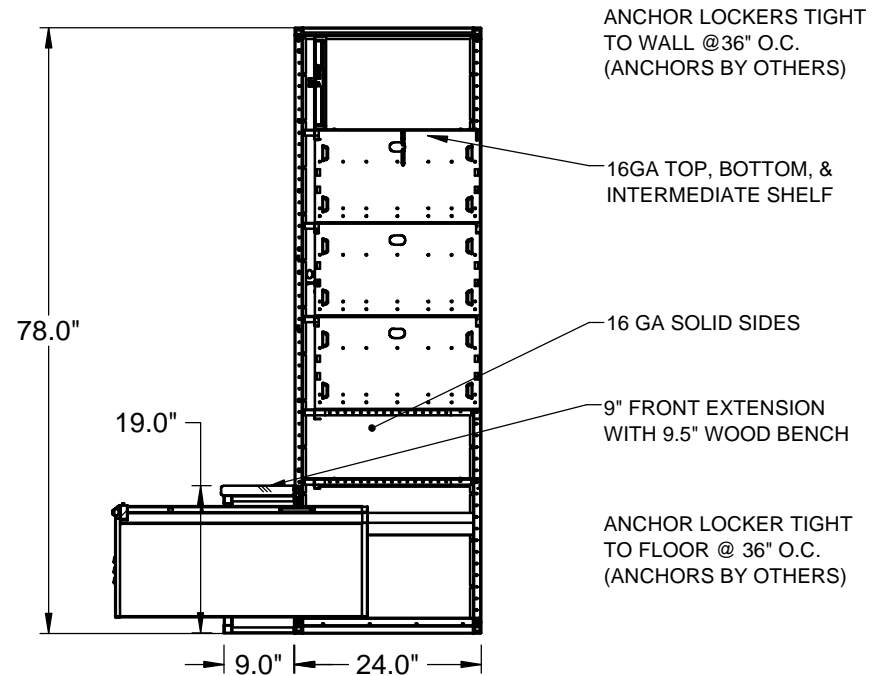

# PATRIOT FULLY FRAMED DUTY LOCKER

AVAILABLE AS WELDED OR KNOCK DOWN  
 AVAILABLE SIZES: 18X24X78, 18X24X90, 24X24X78, 24X24X90  
 AVAILABLE DRAWER FRONT EXTENSIONS 9, 12  
 24 WIDE AVAILABLE WITH SINGLE OR DOUBLE DOOR  
 AVAILABLE DOOR PERFORATIONS SOLID, LOUVER, DIAMOND  
 AVAILABLE SIDE PERFORATIONS SOLID

AVAILABLE INTERIOR COMPONENTS  
 CELL TRAY, CENTERPARTITION, COAT ROD, DOCUMENT SLEEVE, DRAWERS,  
 HALF SHELF, INNER COMPARTMENT DOOR, SECURITY BOX, & SHELF

SHOWN WITH 18 WIDE SECURITY BOX, 3 HALF SHELVES  
 SHORT COAT ROD, AND INNER COMPARTMENT DOOR