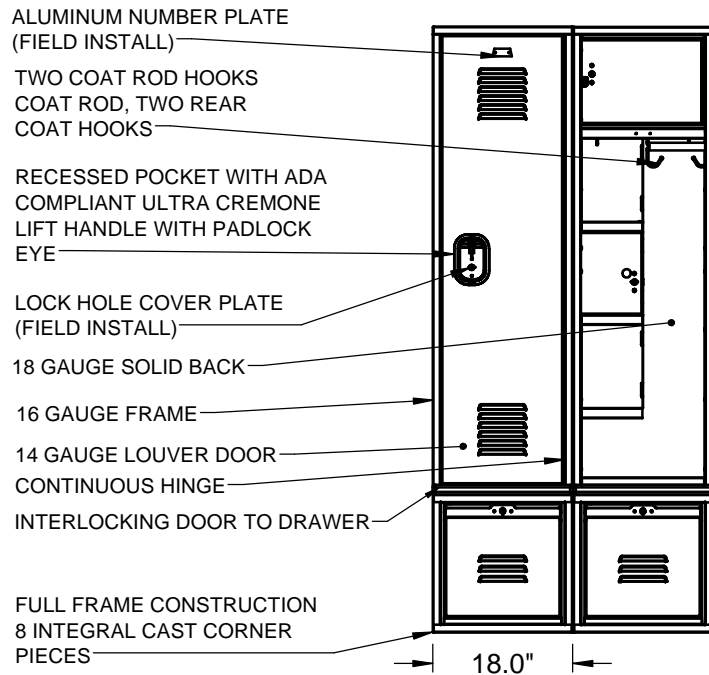

# PATRIOT FULLY FRAMED DUTY LOCKER

AVAILABLE AS WELDED OR KNOCK DOWN  
 AVAILABLE SIZES: 18X24X78, 18X24X90, 24X24X78, 24X24X90  
 AVAILABLE DRAWER FRONT EXTENSIONS 9, 12  
 24 WIDE AVAILABLE WITH SINGLE OR DOUBLE DOOR  
 AVAILABLE DOOR PERFORATIONS SOLID, LOUVER, DIAMOND  
 AVAILABLE SIDE PERFORATIONS SOLID

AVAILABLE INTERIOR COMPONENTS  
 CELL TRAY, CENTERPARTITION, COAT ROD, DOCUMENT SLEEVE, DRAWERS,  
 HALF SHELF, INNER COMPARTMENT DOOR, SECURITY BOX, & SHELF

SHOWN WITH 18 WIDE SECURITY BOX, 3 HALF SHELVES  
 SHORT COAT ROD, AND INNER COMPARTMENT DOOR