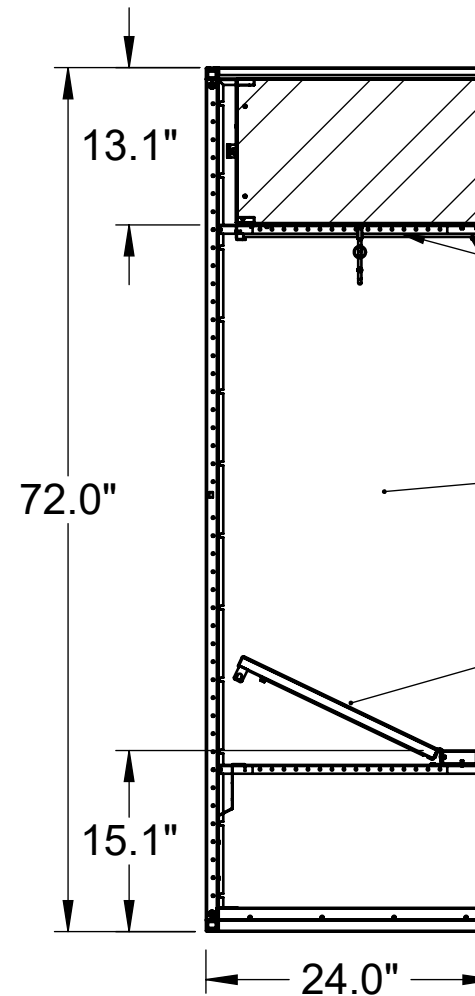

STADIUM FULLY FRAMED LOCKER

ANCHOR LOCKERS TIGHT TO WALL @36" O.C. (ANCHORS BY OTHERS)

16GA TOP, BOTTOM, & INTERMEDIATE SHELF

16 GA SOLID SIDES

14GA. FOOT LOCKER DOOR W/ REINFORCEMENT PAN, PADLOCK HASP & CONTINUOUS HINGE

ANCHOR LOCKER TIGHT TO BASE / FLOOR @ 36" O.C. (ANCHORS BY OTHERS)

DIAMOND PERFORATION

AVAILABLE AS WELDED OR KNOCK DOWN
 AVAILABLE SIZES: 18X18X72, 24X18X72,
 24X21X72, 24X24X72
 AVAILABLE SIDE PERFORATIONS SOLID, DIAMOND
 AVAILABLE BASE OPTIONS NO BASE, 4 AND 6" CHANNEL BASE