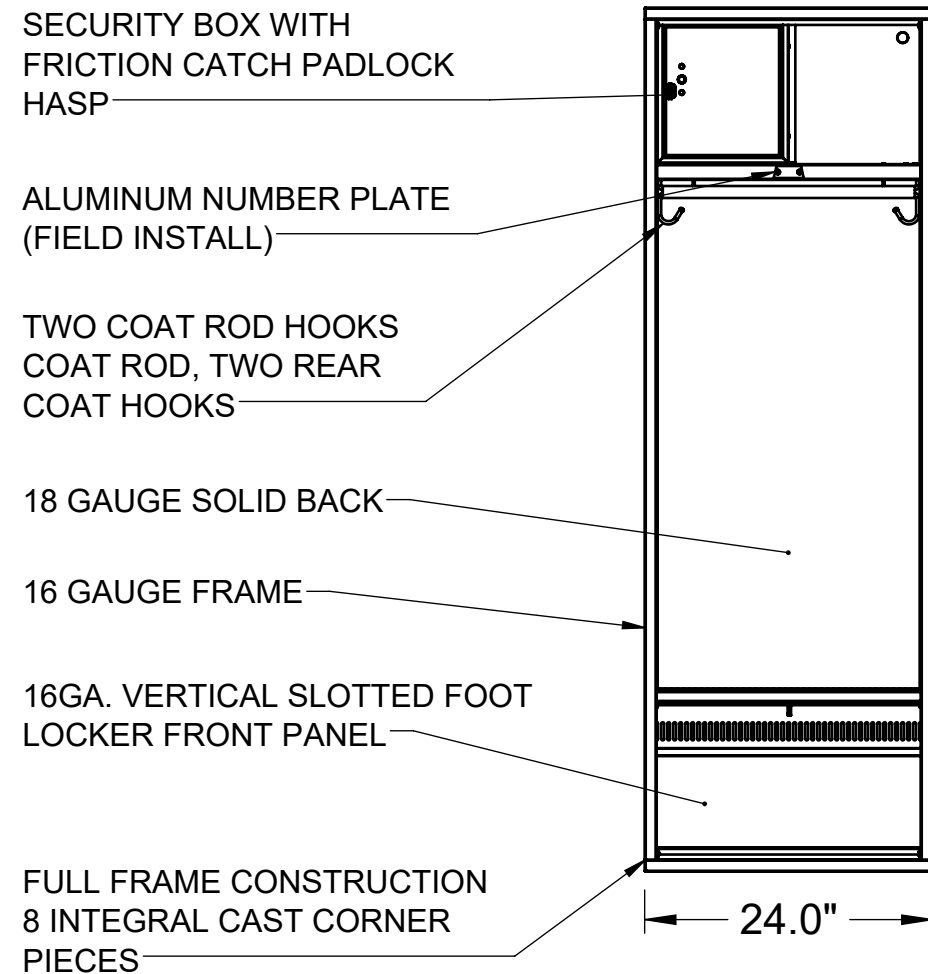

STADIUM FULLY FRAMED LOCKER

ANCHOR LOCKERS TIGHT TO WALL @36" O.C. (ANCHORS BY OTHERS)

16GA TOP, BOTTOM, & INTERMEDIATE SHELF

16 GA SOLID SIDES

14GA. FOOT LOCKER DOOR W/ REINFORCEMENT PAN, PADLOCK HASP & CONTINUOUS HINGE

ANCHOR LOCKER TIGHT TO BASE / FLOOR @ 36" O.C. (ANCHORS BY OTHERS)

DIAMOND PERFORATION

AVAILABLE AS WELDED OR KNOCK DOWN
 AVAILABLE SIZES: 18X18X72, 24X18X72,
 24X21X72, 24X24X72
 AVAILABLE SIDE PERFORATIONS SOLID, DIAMOND
 AVAILABLE BASE OPTIONS NO BASE, 4 AND 6" CHANNEL BASE

AVAILABLE INTERIOR COMPONENTS
 SECURITY BOX, FOOT LOCKER

SHOWN HERE WITH SECURITY BOX AND FOOT LOCKER