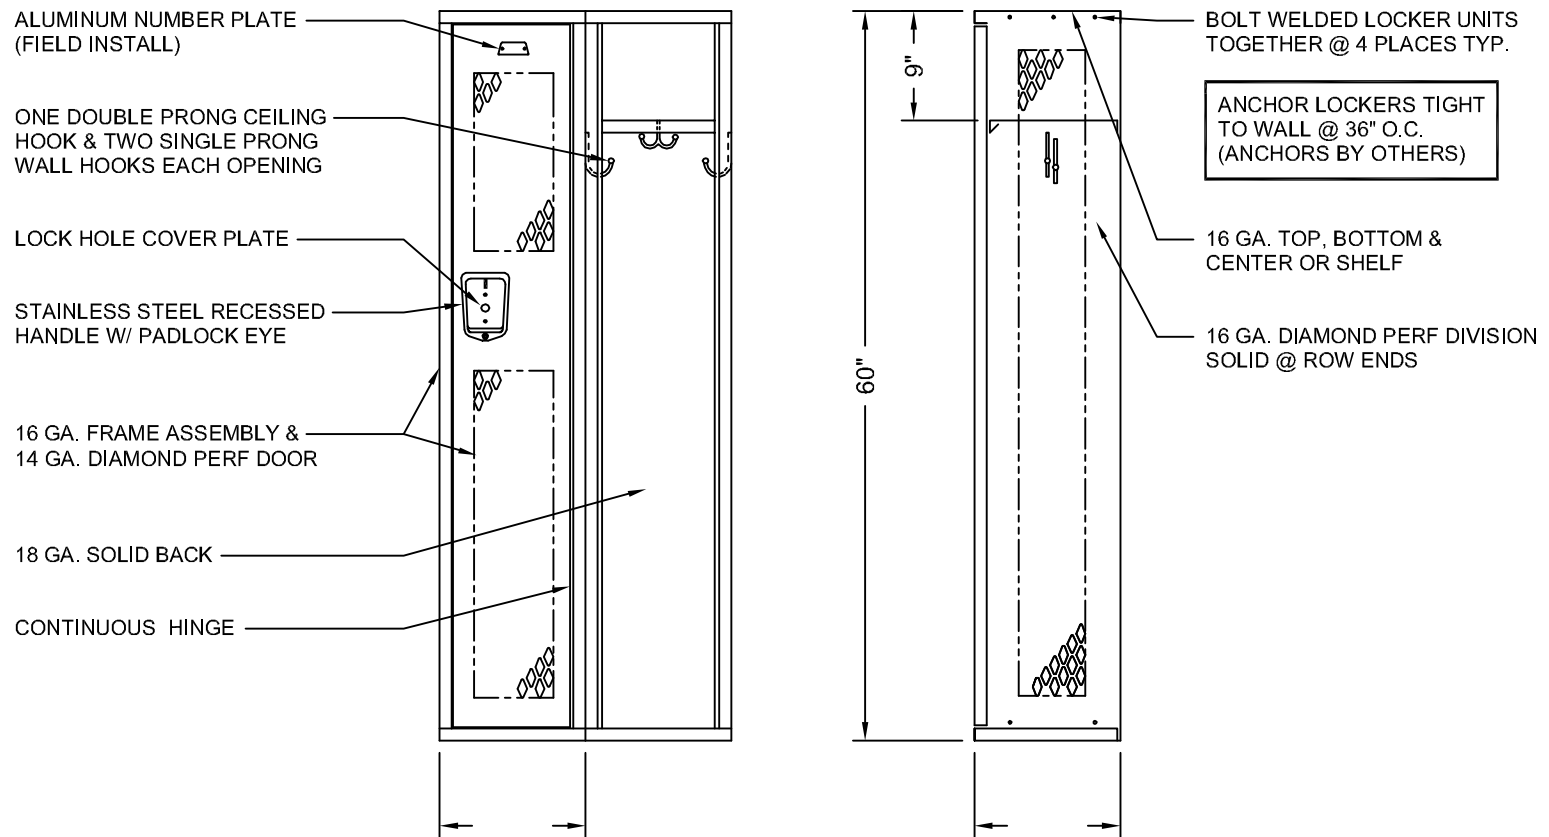

# 60" HIGH SINGLE TIER ALL-WELDED LOCKER

TYPICAL FOR 9", 12" & 15" WIDE  
 TYPICAL FOR 12", 15", 18", 21" & 24" DEEP

ALLOW 1/16" CREEPAGE PER FRAME