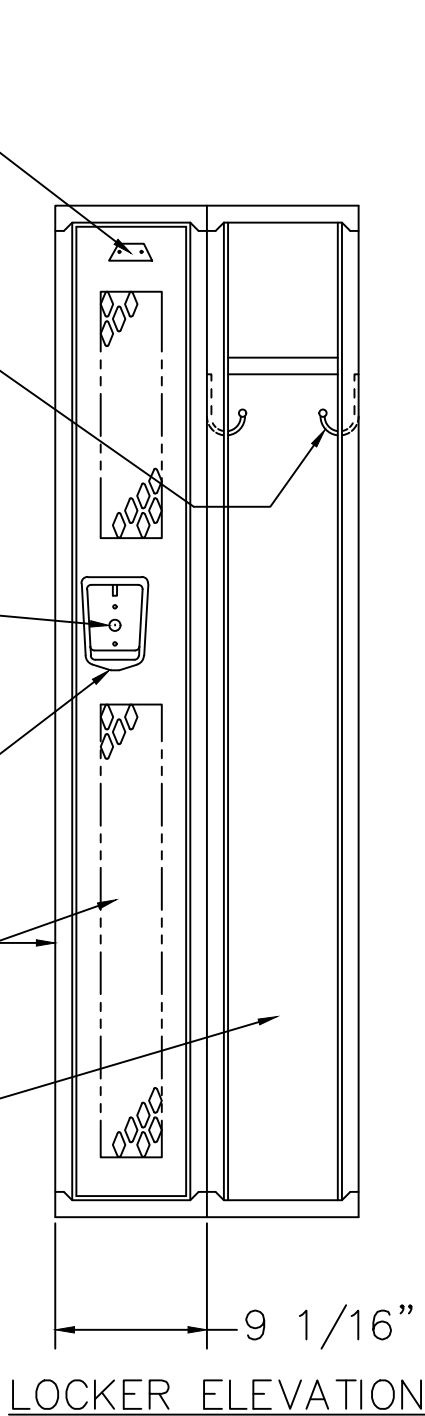

60" HIGH SINGLE TIER GEN2 LOCKER

TYPICAL FOR 09", 12", 15, 21 & 24" WIDE
 TYPICAL FOR 12", 15", 18", 21" & 24" DEEP

ALUMINUM NUMBER PLATE
 (FIELD INSTALL)

TWO SINGLE PRONG WALL
 HOOKS EACH OPENING
 (FIELD INSTALL)

LOCK HOLE COVER PLATE
 (FIELD INSTALL)

STAINLESS STEEL RECESSED
 HANDLE W/ PADLOCK EYE

16GA. FRAME ASSEMBLY &
 14GA. DIAMOND DOOR W/PAN

16GA. SOLID BACK

TYPE A 9" x 15" x 60" SINGLE TIER, GEN2 REC. HANDLE LOCKER

ALLOW 1/16" CREEPAGE PER FRAME