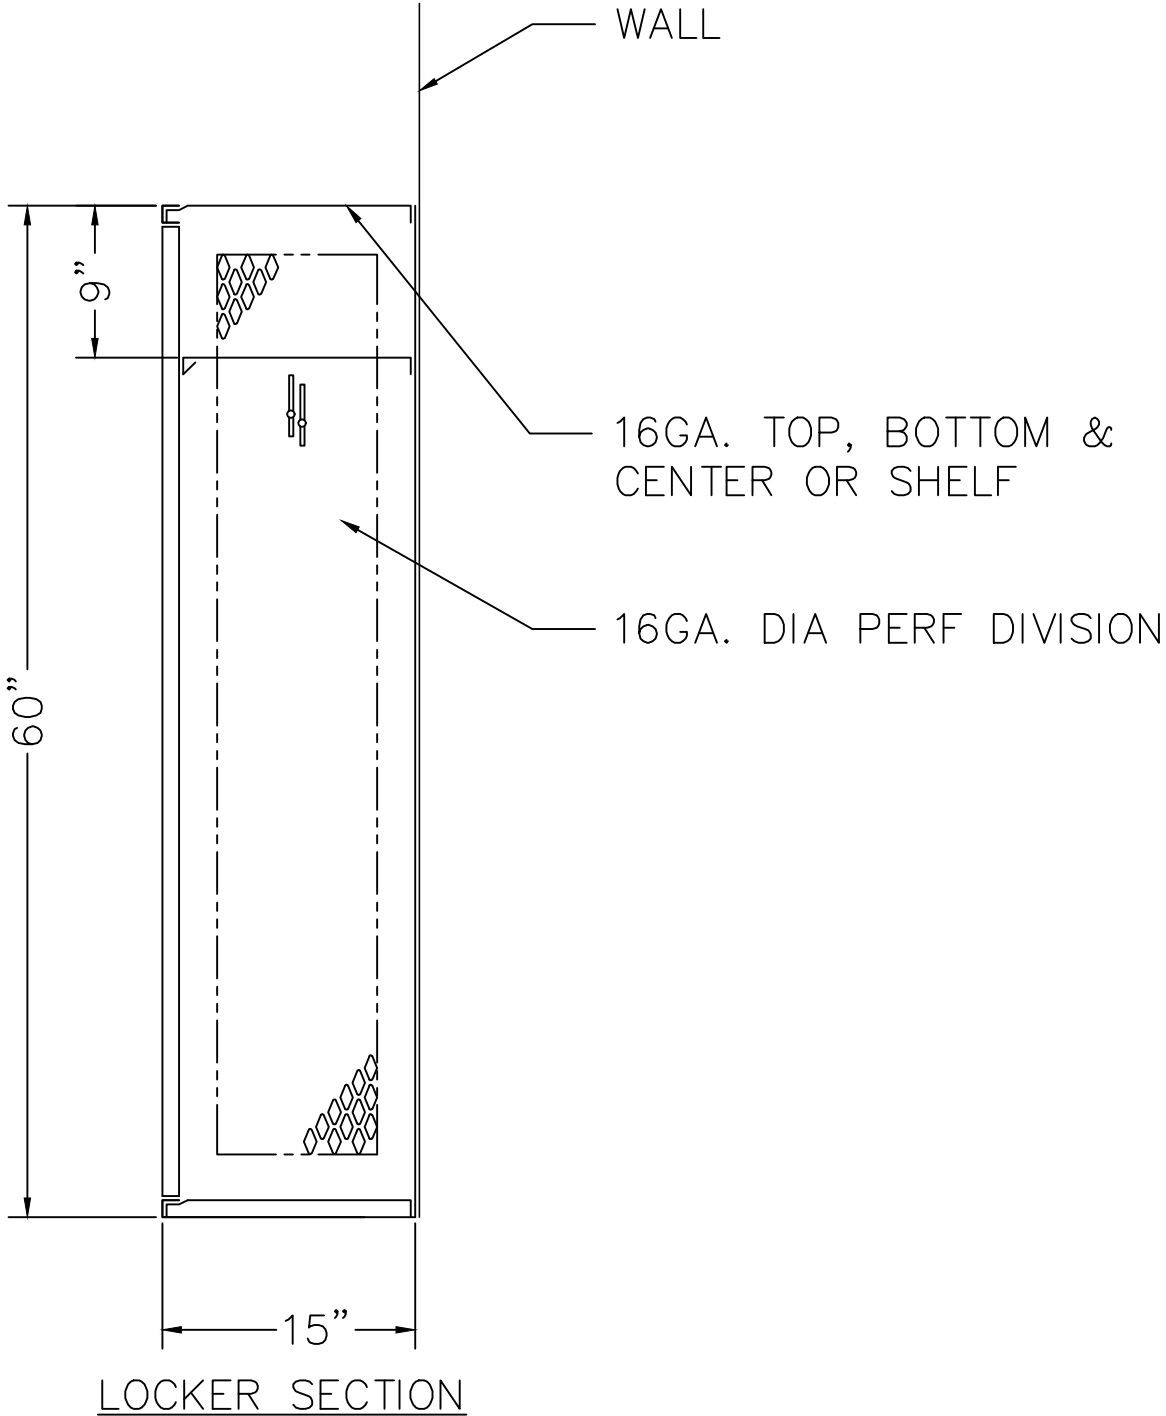

60" HIGH SINGLE TIER GEN2 LOCKER

TYPICAL FOR 09", 12", 15, 21 & 24" WIDE
 TYPICAL FOR 12", 15", 18", 21" & 24" DEEP

ALUMINUM NUMBER PLATE
 (FIELD INSTALL)

TWO SINGLE PRONG WALL
 HOOKS EACH OPENING
 (FIELD INSTALL)

LOCK HOLE COVER PLATE
 (FIELD INSTALL)

STAINLESS STEEL RECESSED
 HANDLE W/ PADLOCK EYE

16GA. FRAME ASSEMBLY &
 14GA. DIAMOND DOOR W/PAN

16GA. SOLID BACK

TYPE A 9" x 15" x 60" SINGLE TIER, GEN2 REC. HANDLE LOCKER

ALLOW 1/16" CREEPAGE PER FRAME