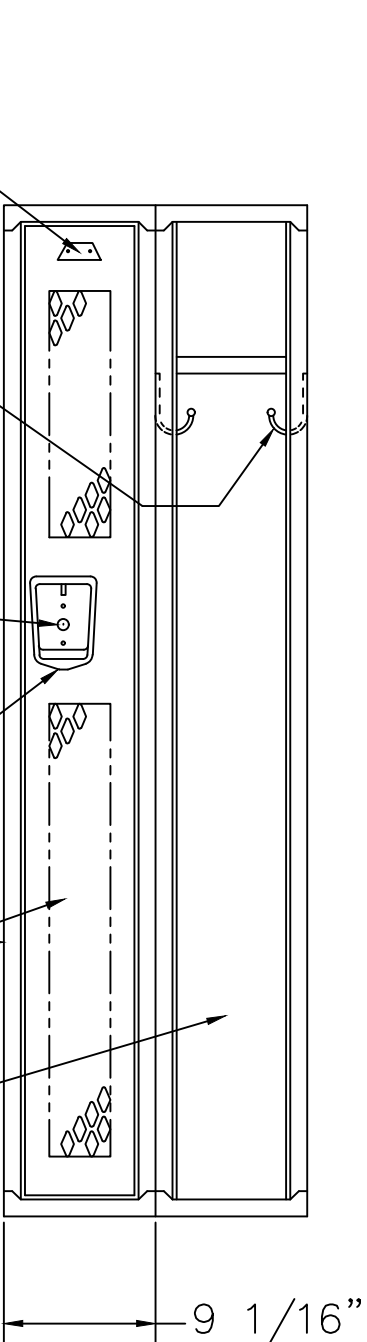

60" HIGH SINGLE TIER GEN2 LOCKER

TYPICAL FOR 09", 12", 15, 21 & 24" WIDE
 TYPICAL FOR 12", 15", 18", 21" & 24" DEEP

ALUMINUM NUMBER PLATE
 (FIELD INSTALL)

TWO SINGLE PRONG WALL
 HOOKS EACH OPENING
 (FIELD INSTALL)

LOCK HOLE COVER PLATE
 (FIELD INSTALL)

STAINLESS STEEL RECESSED
 HANDLE W/ PADLOCK EYE

16GA. FRAME ASSEMBLY &
 14GA. DIAMOND DOOR W/PAN

16GA. SOLID BACK

LOCKER ELEVATION

LOCKER SECTION

TYPE A 9" x 24" x 60" SINGLE TIER, GEN2 REC. HANDLE LOCKER

ALLOW 1/16" CREEPAGE PER FRAME