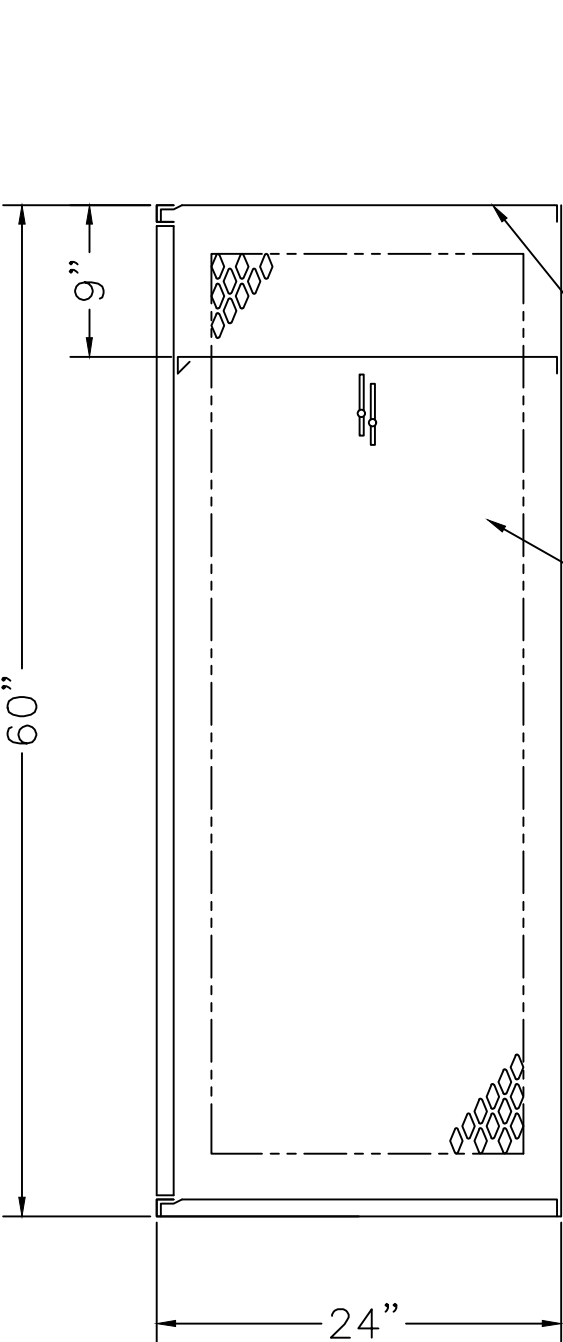

60" HIGH SINGLE TIER GEN2 LOCKER

TYPICAL FOR 09", 12", 15, 21 & 24" WIDE
 TYPICAL FOR 12", 15", 18", 21" & 24" DEEP

ALUMINUM NUMBER PLATE
 (FIELD INSTALL)

TWO SINGLE PRONG WALL
 HOOKS EACH OPENING
 (FIELD INSTALL)

LOCK HOLE COVER PLATE
 (FIELD INSTALL)

STAINLESS STEEL RECESSED
 HANDLE W/ PADLOCK EYE

16GA. FRAME ASSEMBLY &
 14GA. DIAMOND DOOR W/PAN

16GA. SOLID BACK

LOCKER ELEVATION

LOCKER SECTION

TYPE A 9" x 24" x 60" SINGLE TIER, GEN2 REC. HANDLE LOCKER

ALLOW 1/16" CREEPAGE PER FRAME