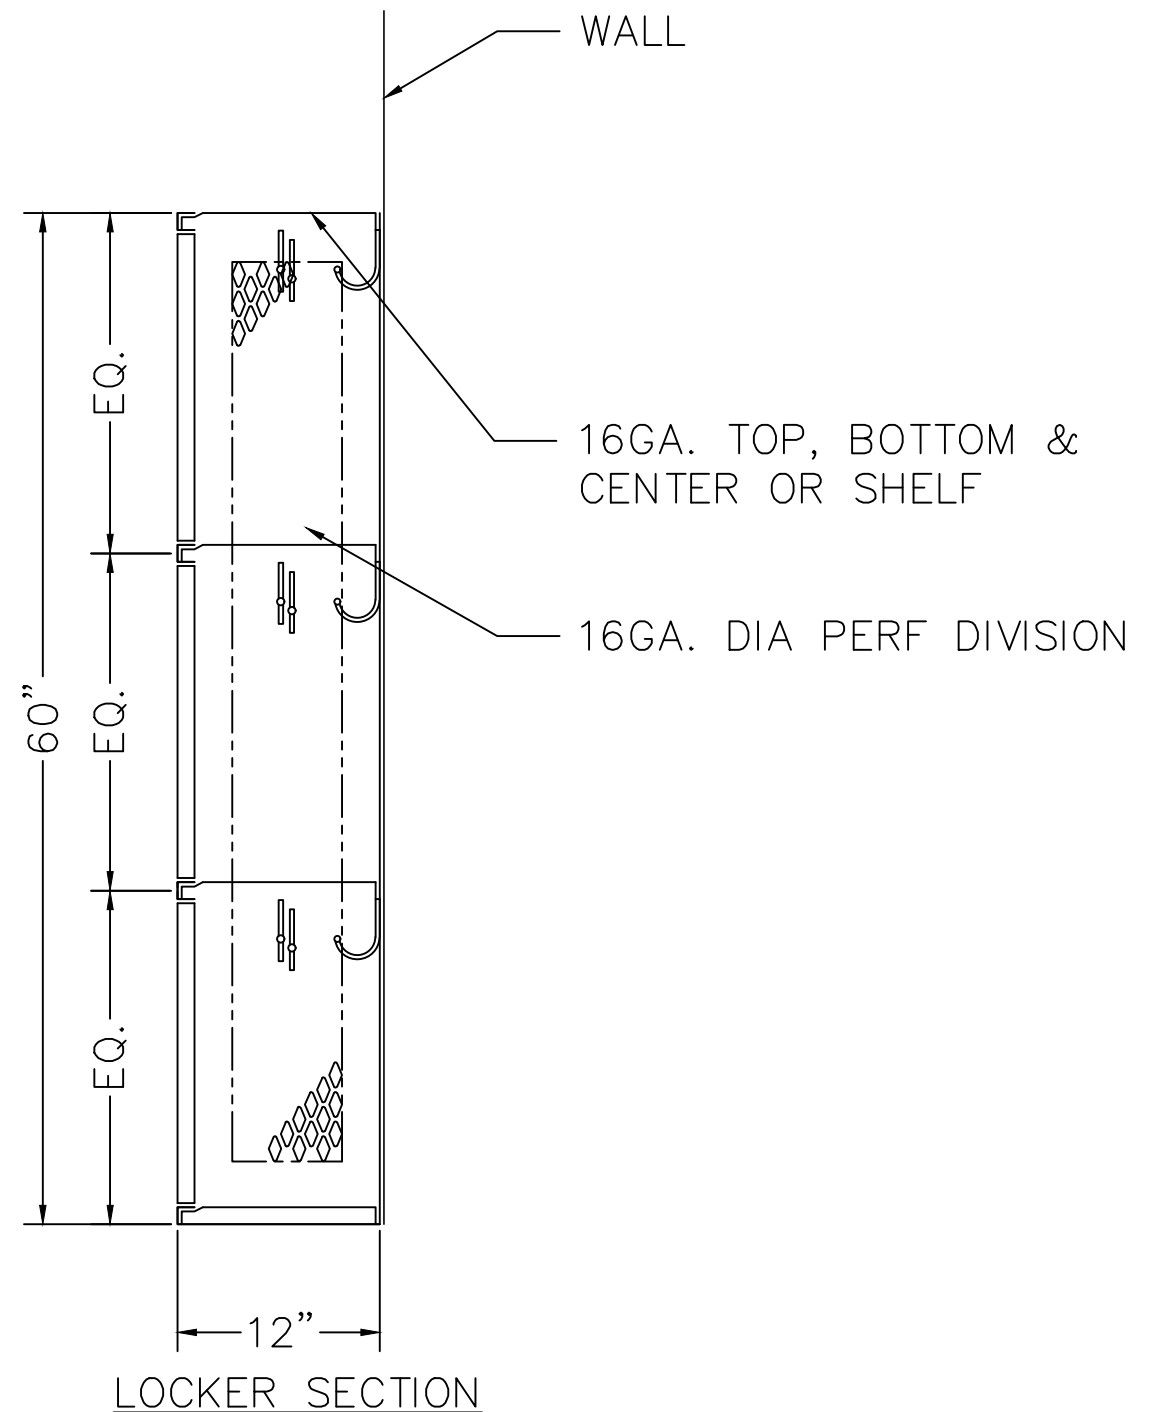

60" HIGH TRIPLE TIER GEN2 LOCKER

TYPICAL FOR 09", 12", 15, 21 & 24" WIDE
 TYPICAL FOR 12", 15", 18", 21" & 24" DEEP

ALUMINUM NUMBER PLATE
 (FIELD INSTALL)

TWO SINGLE PRONG WALL
 ONE DOUBLE PRONG WALL
 HOOKS EACH OPENING
 (FIELD INSTALL)

LOCK HOLE COVER PLATE
 (FIELD INSTALL)

STAINLESS STEEL RECESSED
 HANDLE W/ PADLOCK EYE

16GA. FRAME ASSEMBLY &
 14GA. DIAMOND DOOR W/PAN

16GA. SOLID BACK

TYPE A 12" x 12" x 20" / 60" TRIPLE TIER, GEN2 REC. HANDLE LOCKER

ALLOW 1/16" CREEPAGE PER FRAME