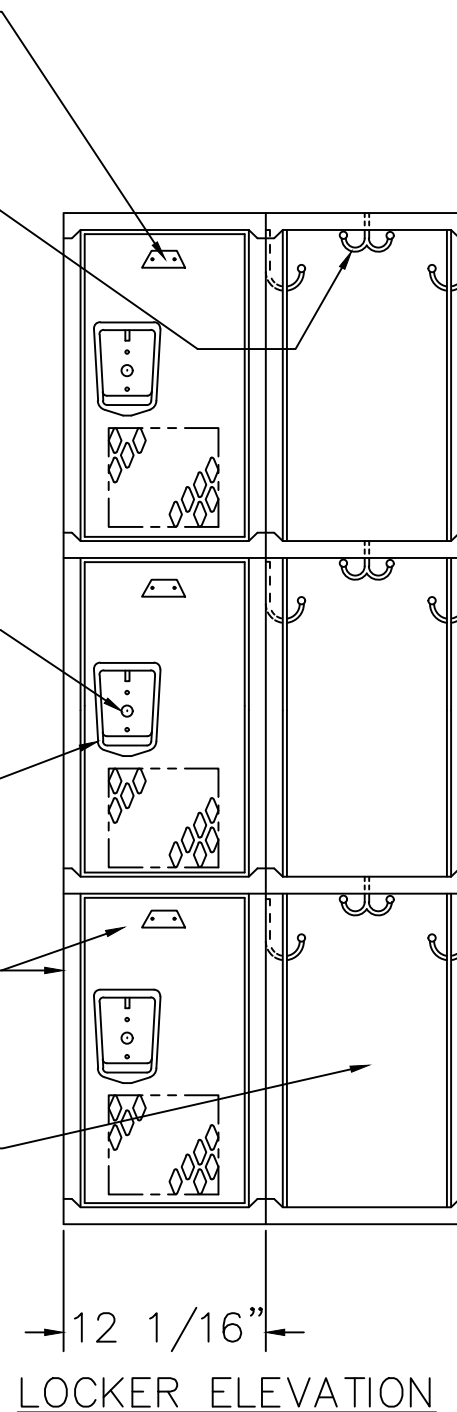

60" HIGH TRIPLE TIER GEN2 LOCKER

TYPICAL FOR 09", 12", 15, 21 & 24" WIDE
 TYPICAL FOR 12", 15", 18", 21" & 24" DEEP

ALUMINUM NUMBER PLATE
 (FIELD INSTALL)

TWO SINGLE PRONG WALL
 ONE DOUBLE PRONG WALL
 HOOKS EACH OPENING
 (FIELD INSTALL)

LOCK HOLE COVER PLATE
 (FIELD INSTALL)

STAINLESS STEEL RECESSED
 HANDLE W/ PADLOCK EYE

16GA. FRAME ASSEMBLY &
 14GA. DIAMOND DOOR W/PAN

16GA. SOLID BACK

TYPE A 12" x 12" x 20" / 60" TRIPLE TIER, GEN2 REC. HANDLE LOCKER

ALLOW 1/16" CREEPAGE PER FRAME