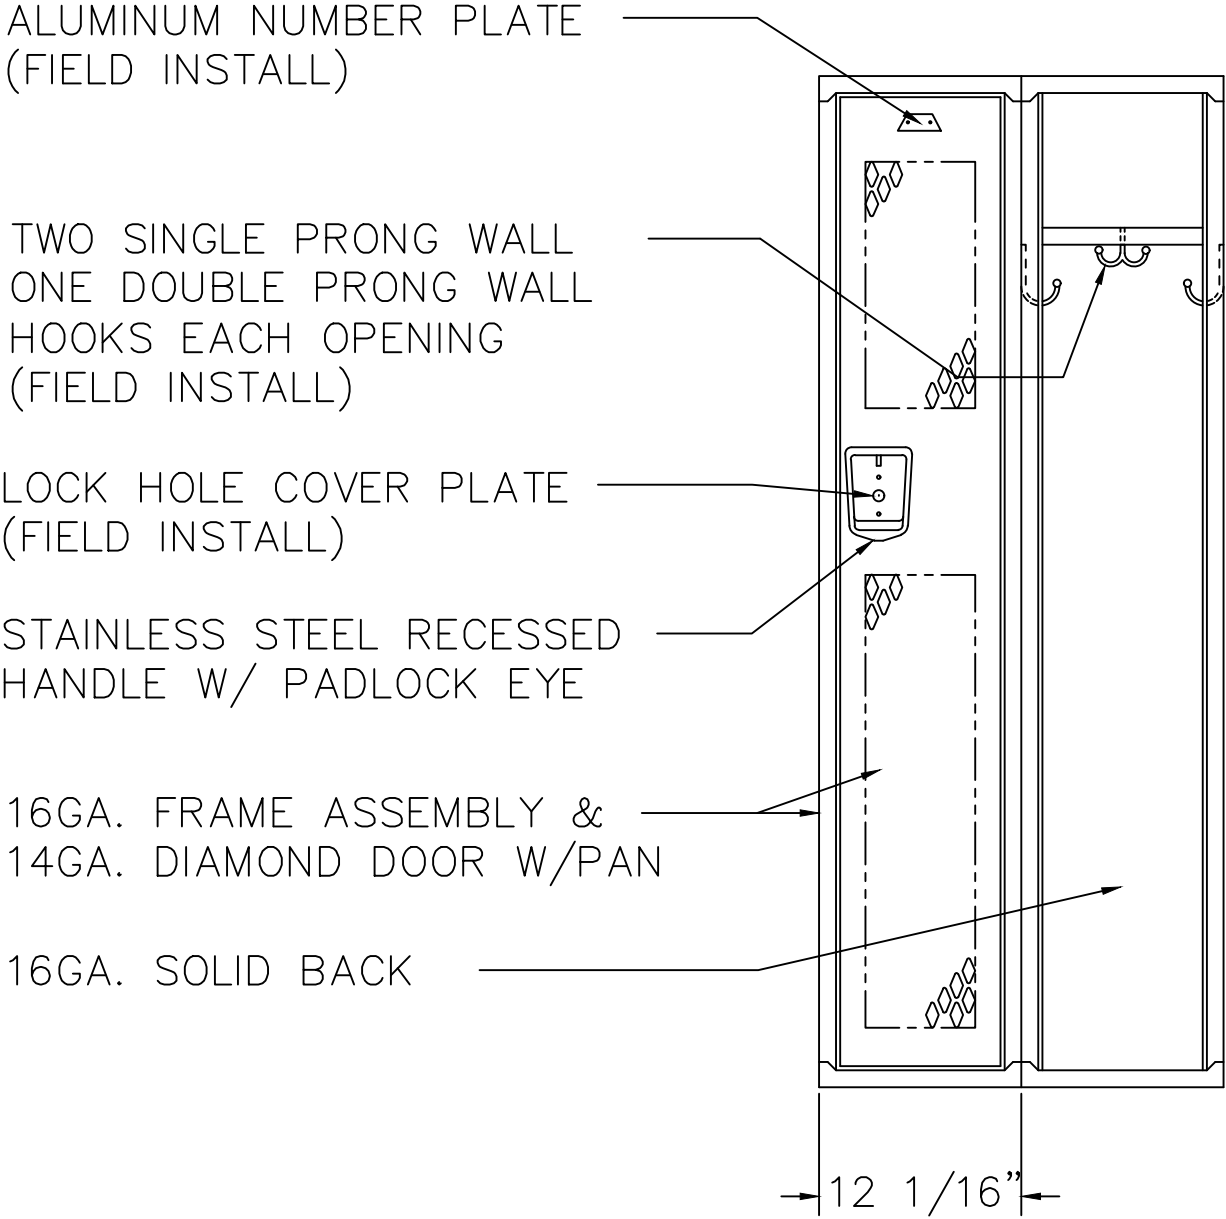

# 60" HIGH SINGLE TIER GEN2 LOCKER

TYPICAL FOR 09", 12", 15, 21 & 24" WIDE  
 TYPICAL FOR 12", 15", 18", 21" & 24" DEEP

LOCKER ELEVATION

LOCKER SECTION

## TYPE A 12" x 21" x 60" SINGLE TIER, GEN2 REC. HANDLE LOCKER

ALLOW 1/16" CREEPAGE PER FRAME