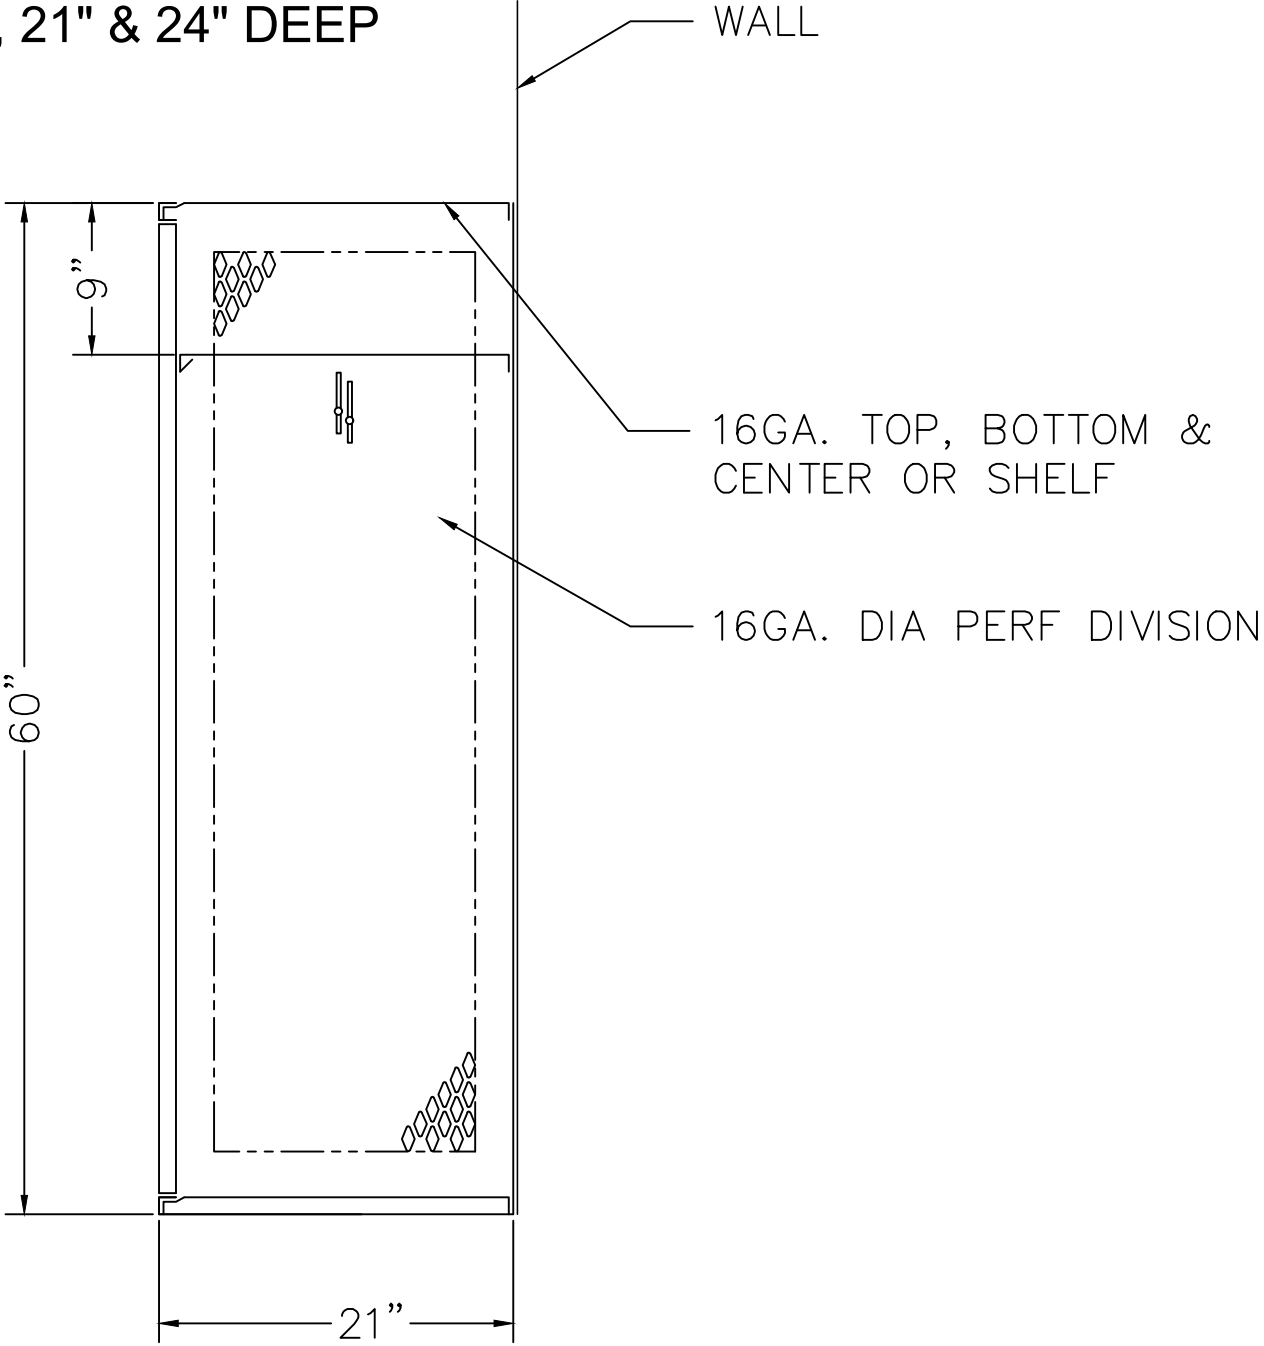

# 60" HIGH SINGLE TIER GEN2 LOCKER

TYPICAL FOR 09", 12", 15, 21 & 24" WIDE  
 TYPICAL FOR 12", 15", 18", 21" & 24" DEEP

LOCKER ELEVATION

LOCKER SECTION

## TYPE A 12" x 21" x 60" SINGLE TIER, GEN2 REC. HANDLE LOCKER

ALLOW 1/16" CREEPAGE PER FRAME