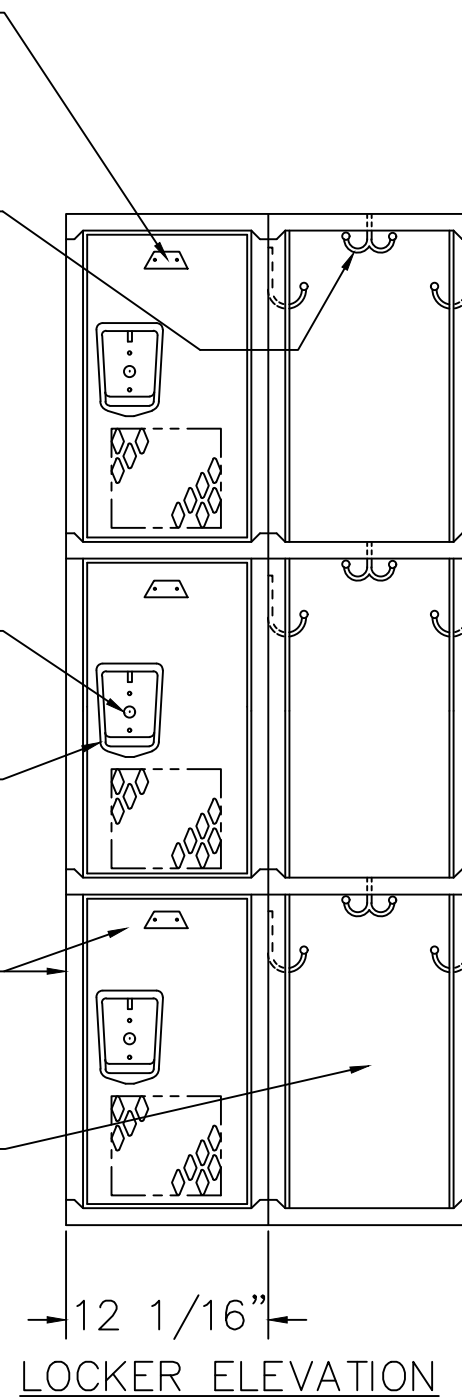

60" HIGH TRIPLE TIER GEN2 LOCKER

TYPICAL FOR 09", 12", 15, 21 & 24" WIDE
 TYPICAL FOR 12", 15", 18", 21" & 24" DEEP

ALUMINUM NUMBER PLATE
 (FIELD INSTALL)

TWO SINGLE PRONG WALL
 ONE DOUBLE PRONG WALL
 HOOKS EACH OPENING
 (FIELD INSTALL)

LOCK HOLE COVER PLATE
 (FIELD INSTALL)

STAINLESS STEEL RECESSED
 HANDLE W/ PADLOCK EYE

16GA. FRAME ASSEMBLY &
 14GA. DIAMOND DOOR W/PAN

16GA. SOLID BACK

TYPE A 12" x 18" x 20" / 60" TRIPLE TIER, GEN2 REC. HANDLE LOCKER

ALLOW 1/16" CREEPAGE PER FRAME