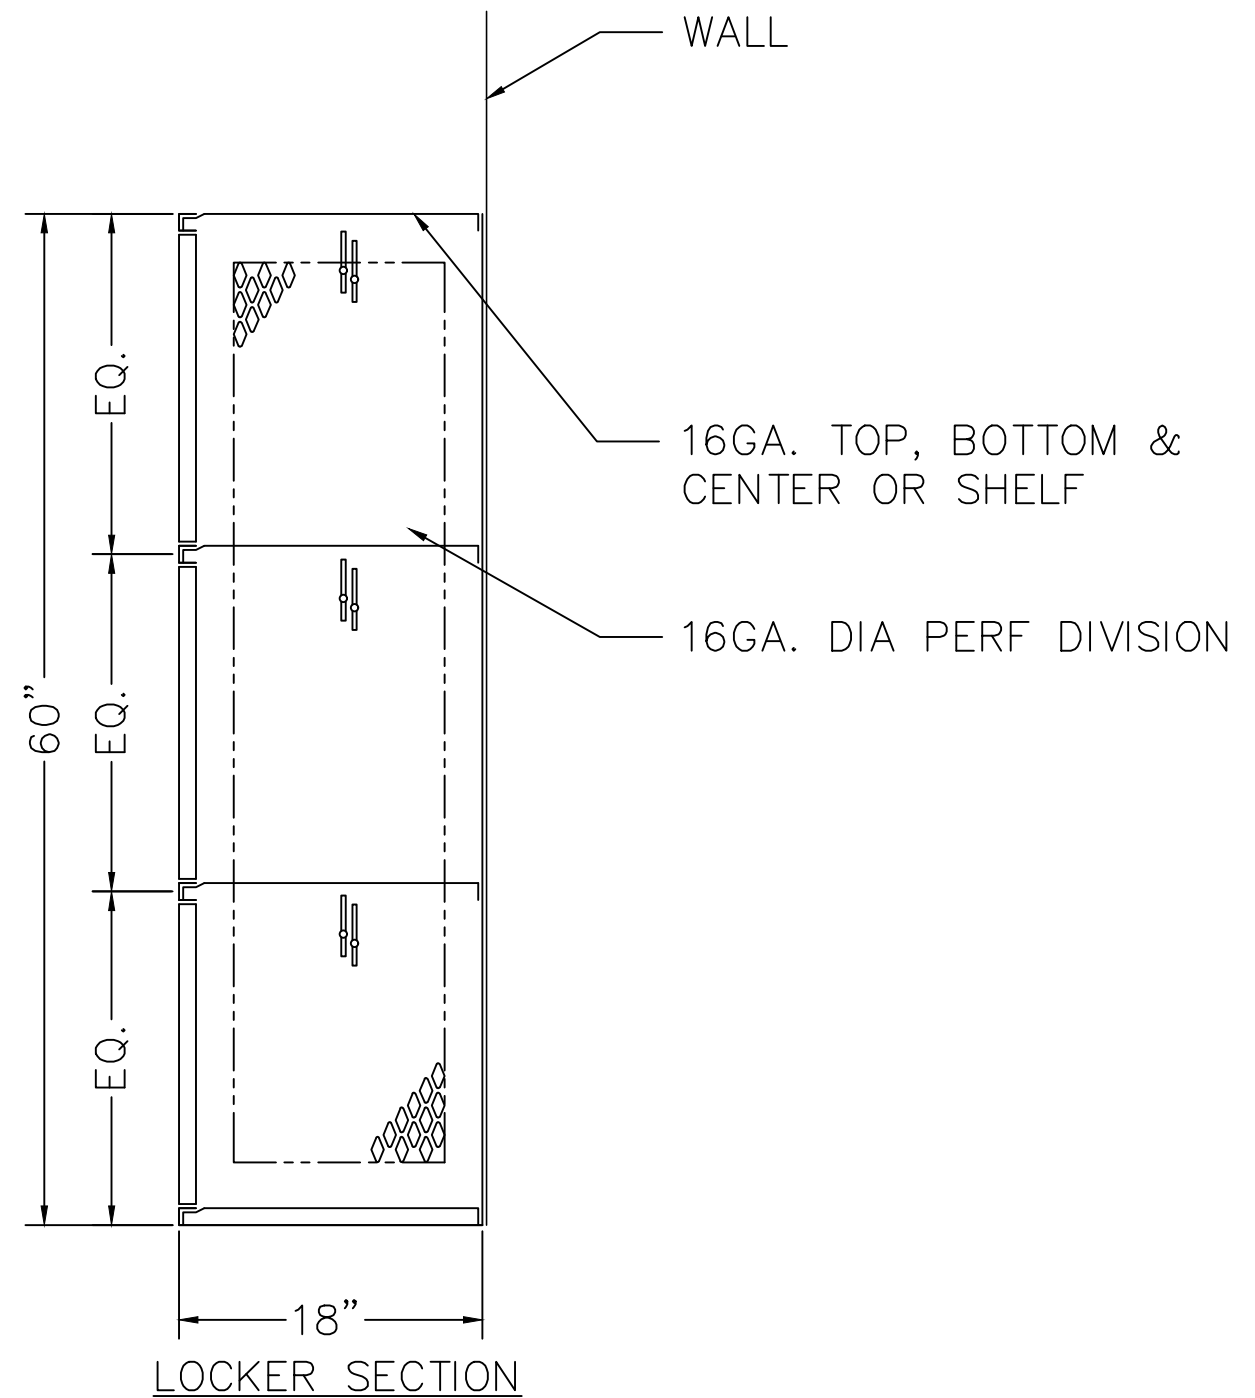

60" HIGH TRIPLE TIER GEN2 LOCKER

TYPICAL FOR 09", 12", 15, 21 & 24" WIDE
 TYPICAL FOR 12", 15", 18", 21" & 24" DEEP

ALUMINUM NUMBER PLATE
 (FIELD INSTALL)

TWO SINGLE PRONG WALL
 ONE DOUBLE PRONG WALL
 HOOKS EACH OPENING
 (FIELD INSTALL)

LOCK HOLE COVER PLATE
 (FIELD INSTALL)

STAINLESS STEEL RECESSED
 HANDLE W/ PADLOCK EYE

16GA. FRAME ASSEMBLY &
 14GA. DIAMOND DOOR W/PAN

16GA. SOLID BACK

TYPE A 12" x 18" x 20" / 60" TRIPLE TIER, GEN2 REC. HANDLE LOCKER

ALLOW 1/16" CREEPAGE PER FRAME