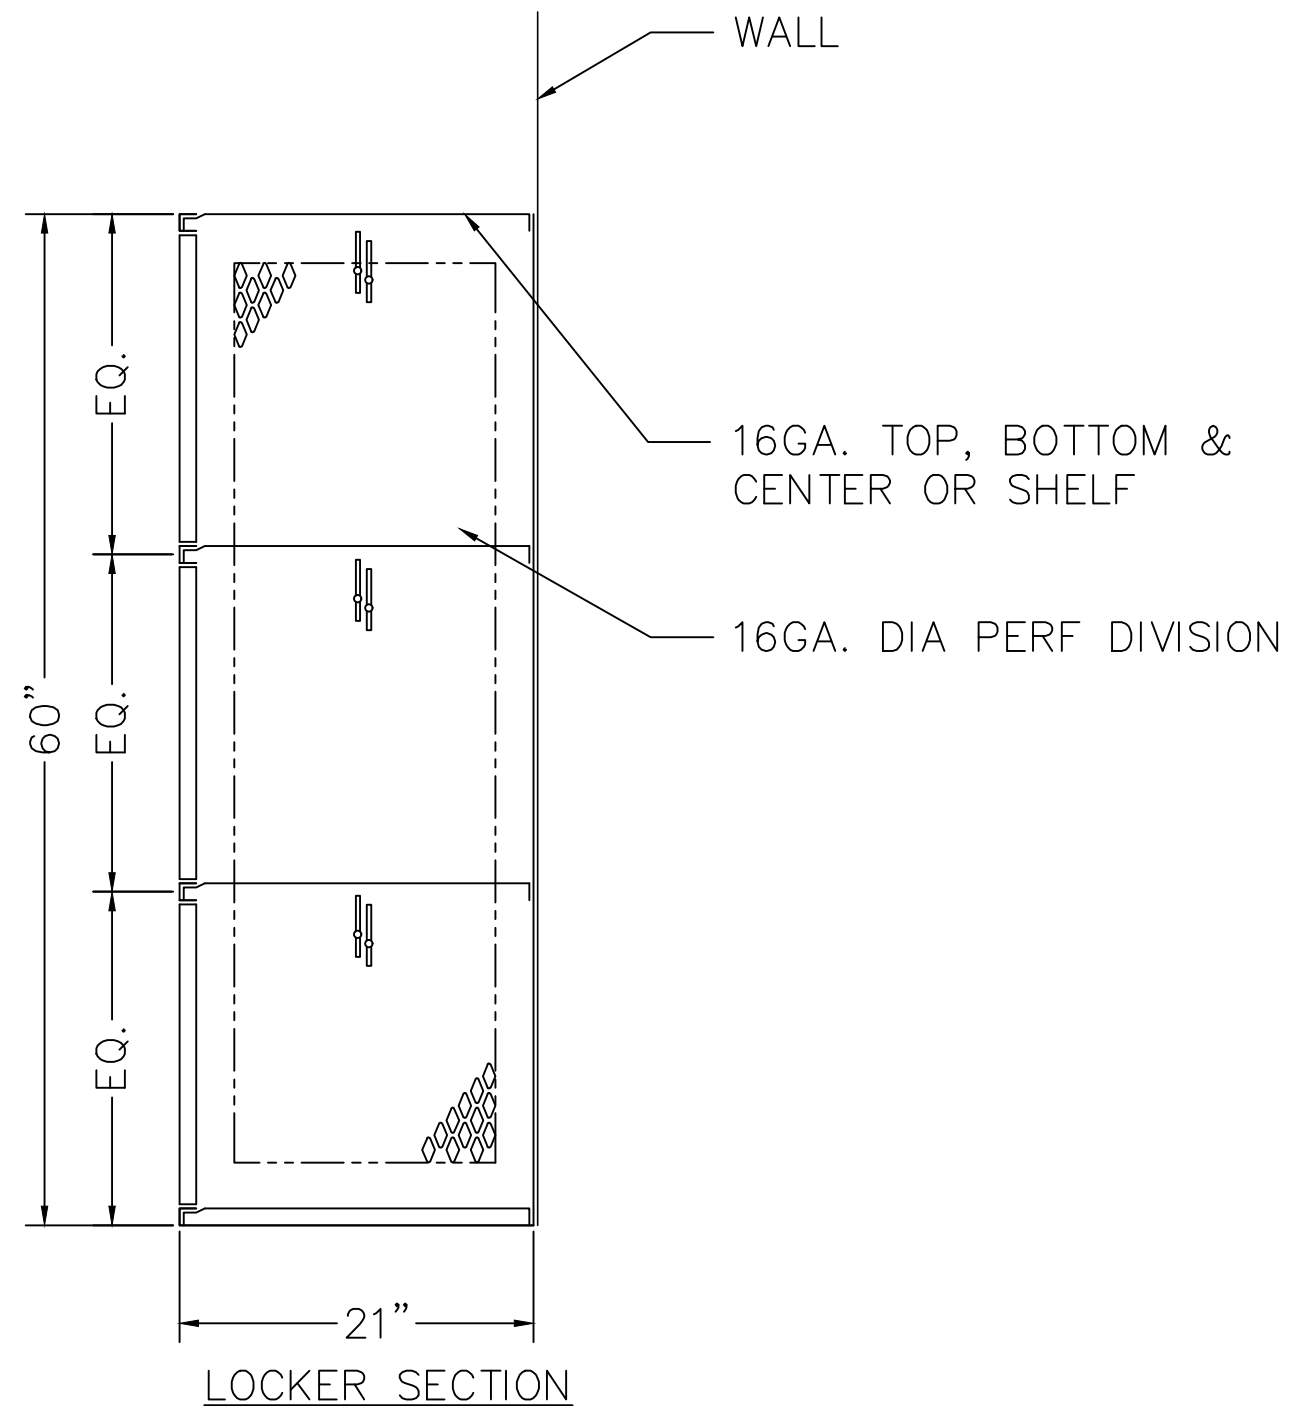

# 60" HIGH TRIPLE TIER GEN2 LOCKER

TYPICAL FOR 09", 12", 15, 21 & 24" WIDE  
 TYPICAL FOR 12", 15", 18", 21" & 24" DEEP

ALUMINUM NUMBER PLATE  
 (FIELD INSTALL)

TWO SINGLE PRONG WALL  
 ONE DOUBLE PRONG WALL  
 HOOKS EACH OPENING  
 (FIELD INSTALL)

LOCK HOLE COVER PLATE  
 (FIELD INSTALL)

STAINLESS STEEL RECESSED  
 HANDLE W/ PADLOCK EYE

16GA. FRAME ASSEMBLY &  
 14GA. DIAMOND DOOR W/PAN

16GA. SOLID BACK

TYPE A 12" x 21" x 20" / 60" TRIPLE TIER, GEN2 REC. HANDLE LOCKER

ALLOW 1/16" CREEPAGE PER FRAME