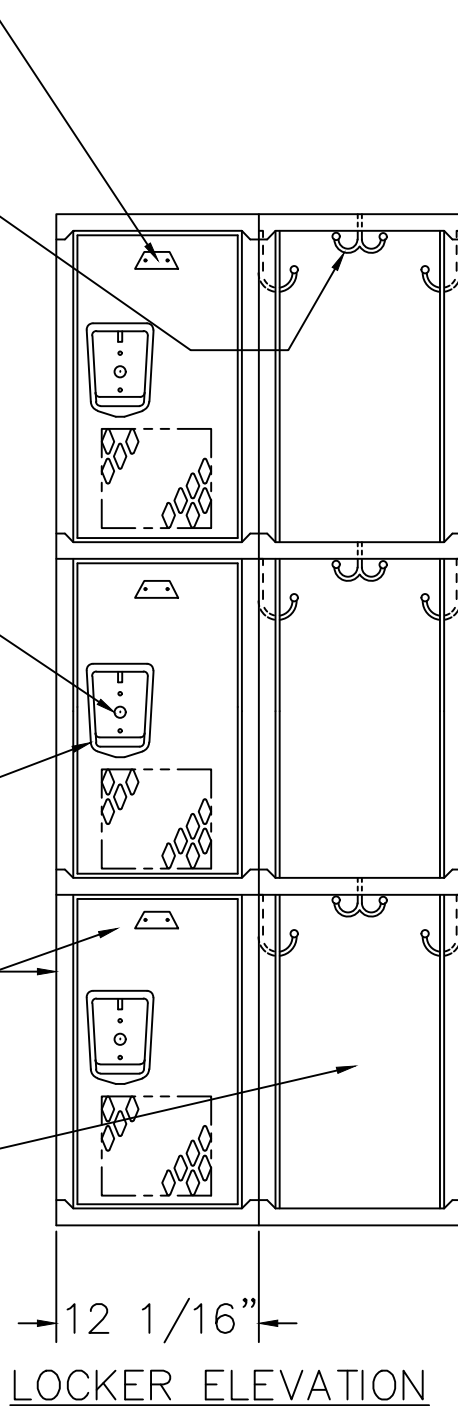

# 60" HIGH TRIPLE TIER GEN2 LOCKER

TYPICAL FOR 09", 12", 15, 21 & 24" WIDE  
 TYPICAL FOR 12", 15", 18", 21" & 24" DEEP

ALUMINUM NUMBER PLATE  
 (FIELD INSTALL)

TWO SINGLE PRONG WALL  
 ONE DOUBLE PRONG WALL  
 HOOKS EACH OPENING  
 (FIELD INSTALL)

LOCK HOLE COVER PLATE  
 (FIELD INSTALL)

STAINLESS STEEL RECESSED  
 HANDLE W/ PADLOCK EYE

16GA. FRAME ASSEMBLY &  
 14GA. DIAMOND DOOR W/PAN

16GA. SOLID BACK

TYPE A 12" x 21" x 20" / 60" TRIPLE TIER, GEN2 REC. HANDLE LOCKER

ALLOW 1/16" CREEPAGE PER FRAME