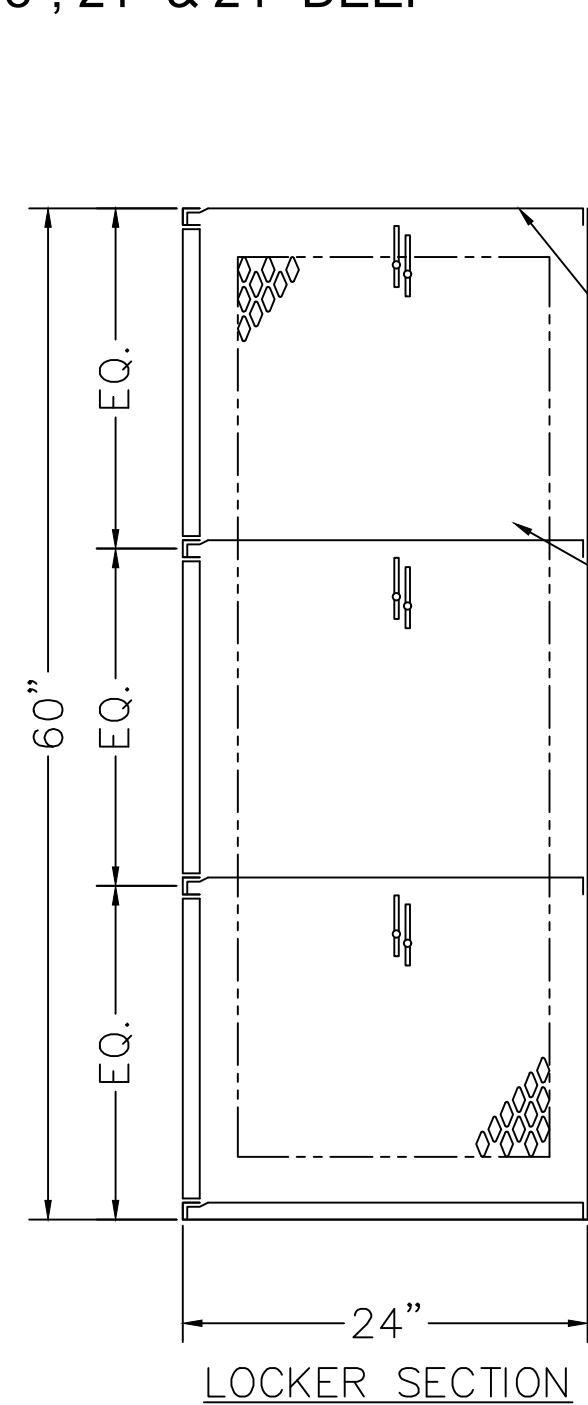

60" HIGH TRIPLE TIER GEN2 LOCKER

TYPICAL FOR 09", 12", 15, 21 & 24" WIDE
 TYPICAL FOR 12", 15", 18", 21" & 24" DEEP

ALUMINUM NUMBER PLATE
 (FIELD INSTALL)

TWO SINGLE PRONG WALL
 ONE DOUBLE PRONG WALL
 HOOKS EACH OPENING
 (FIELD INSTALL)

LOCK HOLE COVER PLATE
 (FIELD INSTALL)

STAINLESS STEEL RECESSED
 HANDLE W/ PADLOCK EYE

16GA. FRAME ASSEMBLY &
 14GA. DIAMOND DOOR W/PAN

16GA. SOLID BACK

WALL

16GA. TOP, BOTTOM &
 CENTER OR SHELF

16GA. DIA PERF DIVISION

TYPE A 12" x 24" x 20" / 60" TRIPLE TIER, GEN2 REC. HANDLE LOCKER

ALLOW 1/16" CREEPAGE PER FRAME