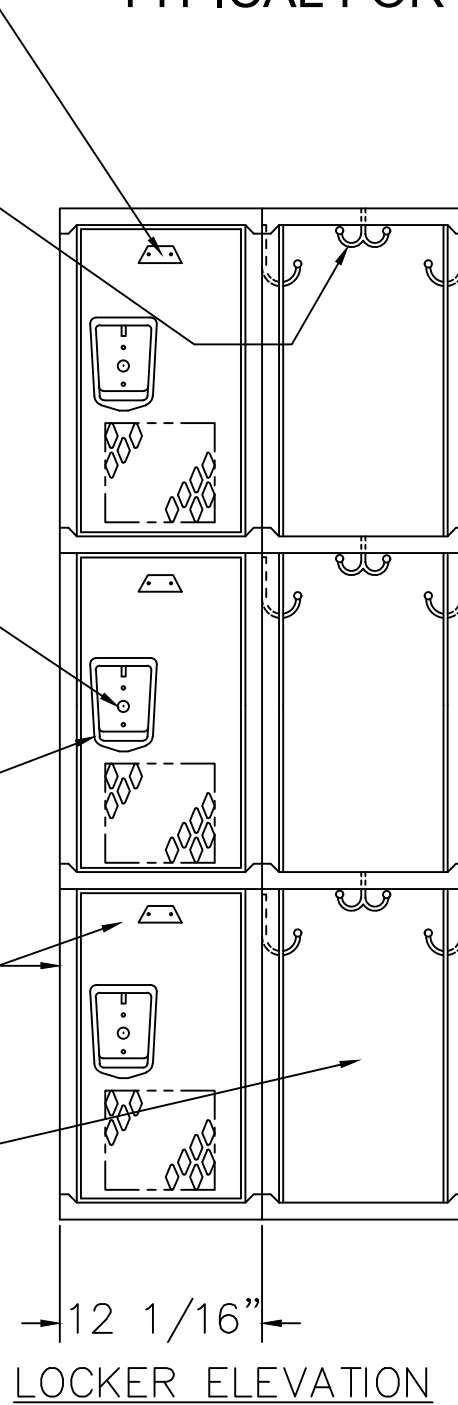

60" HIGH TRIPLE TIER GEN2 LOCKER

TYPICAL FOR 09", 12", 15, 21 & 24" WIDE
 TYPICAL FOR 12", 15", 18", 21" & 24" DEEP

ALUMINUM NUMBER PLATE
 (FIELD INSTALL)

TWO SINGLE PRONG WALL
 ONE DOUBLE PRONG WALL
 HOOKS EACH OPENING
 (FIELD INSTALL)

LOCK HOLE COVER PLATE
 (FIELD INSTALL)

STAINLESS STEEL RECESSED
 HANDLE W/ PADLOCK EYE

16GA. FRAME ASSEMBLY &
 14GA. DIAMOND DOOR W/PAN

16GA. SOLID BACK

WALL

16GA. TOP, BOTTOM &
 CENTER OR SHELF

16GA. DIA PERF DIVISION

TYPE A 12" x 24" x 20" / 60" TRIPLE TIER, GEN2 REC. HANDLE LOCKER

ALLOW 1/16" CREEPAGE PER FRAME