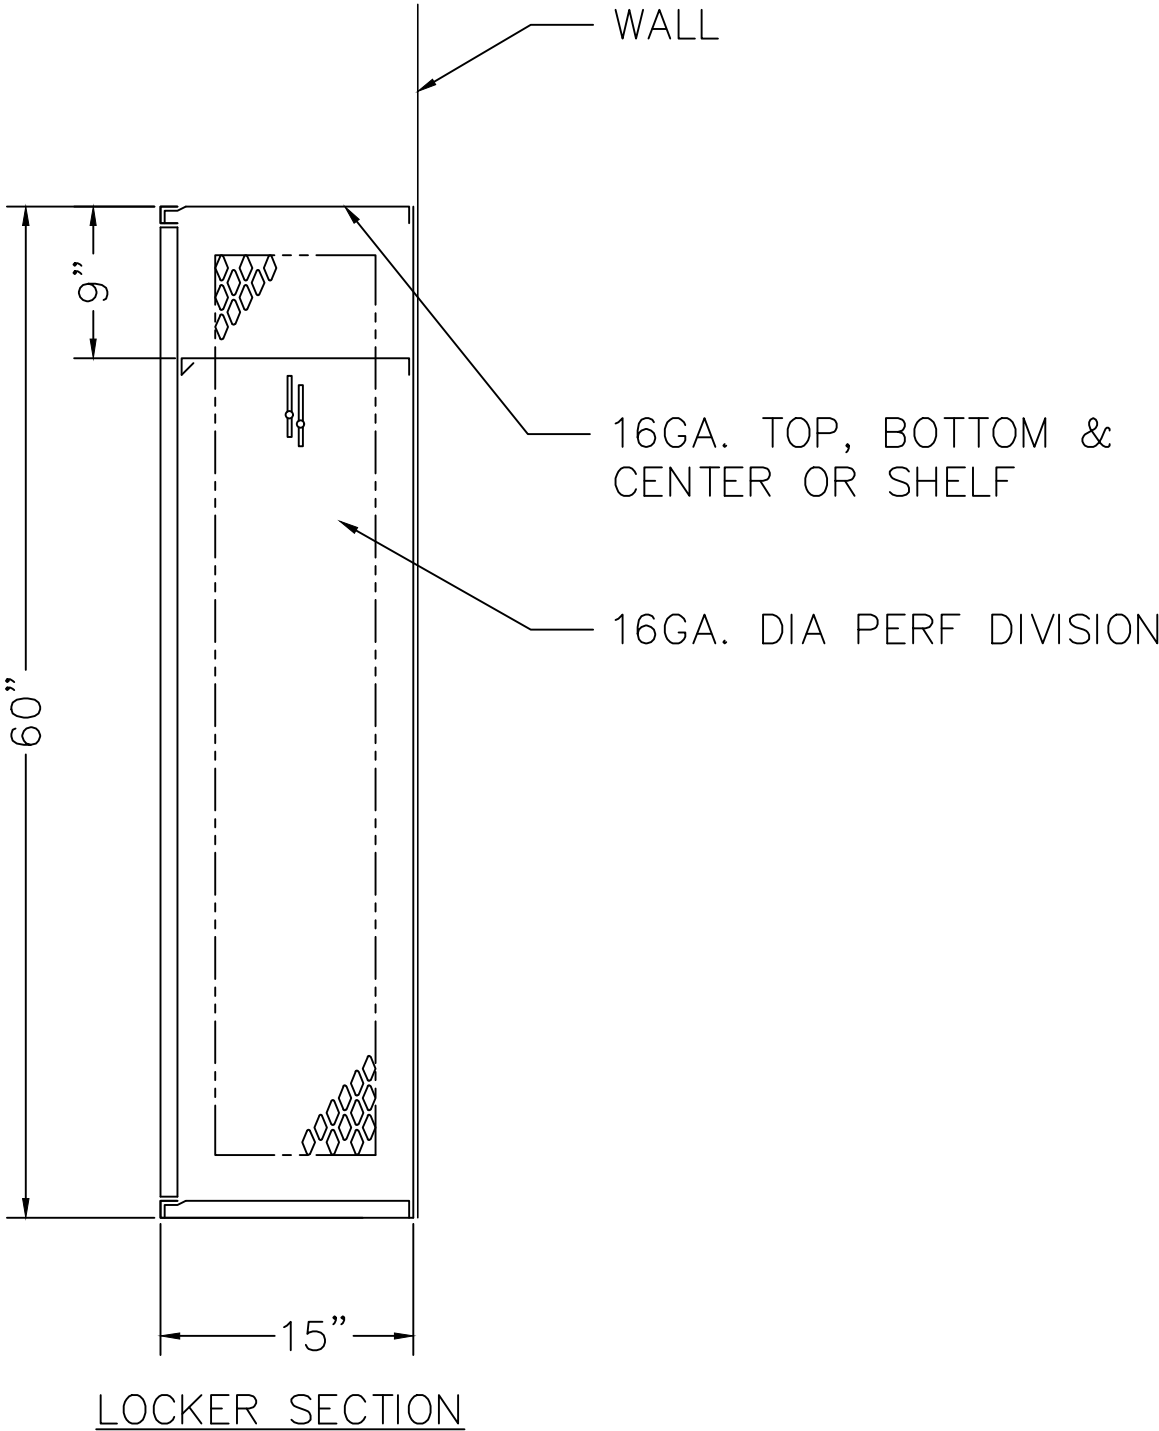

60" HIGH SINGLE TIER GEN2 LOCKER

TYPICAL FOR 09", 12", 15, 21 & 24" WIDE
 TYPICAL FOR 12", 15", 18", 21" & 24" DEEP

ALUMINUM NUMBER PLATE
 (FIELD INSTALL)

TWO SINGLE PRONG WALL
 ONE DOUBLE PRONG WALL
 HOOKS EACH OPENING
 (FIELD INSTALL)

LOCK HOLE COVER PLATE
 (FIELD INSTALL)

STAINLESS STEEL RECESSED
 HANDLE W/ PADLOCK EYE

16GA. FRAME ASSEMBLY &
 14GA. DIAMOND DOOR W/PAN

16GA. SOLID BACK

TYPE A 15" x 15" x 60" SINGLE TIER, GEN2 REC. HANDLE LOCKER

ALLOW 1/16" CREEPAGE PER FRAME