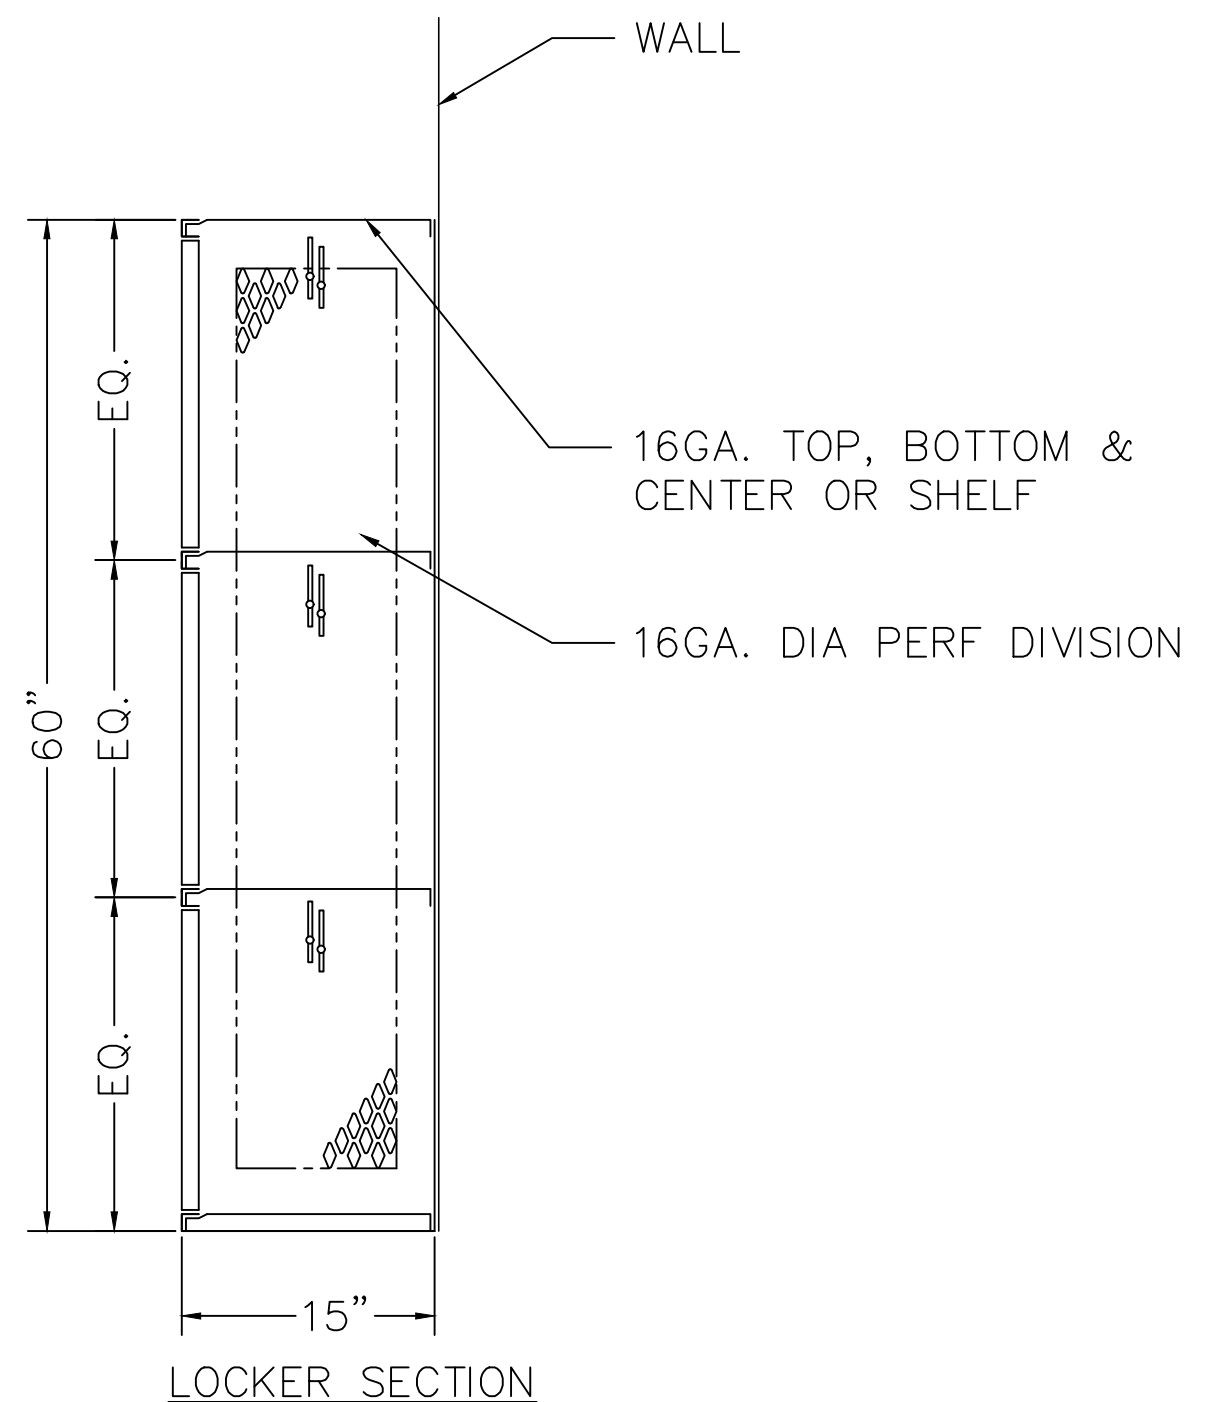

# 60" HIGH TRIPLE TIER GEN2 LOCKER

TYPICAL FOR 09", 12", 15, 21 & 24" WIDE  
 TYPICAL FOR 12", 15", 18", 21" & 24" DEEP

ALUMINUM NUMBER PLATE  
 (FIELD INSTALL)

TWO SINGLE PRONG WALL  
 ONE DOUBLE PRONG WALL  
 HOOKS EACH OPENING  
 (FIELD INSTALL)

LOCK HOLE COVER PLATE  
 (FIELD INSTALL)

STAINLESS STEEL RECESSED  
 HANDLE W/ PADLOCK EYE

16GA. FRAME ASSEMBLY &  
 14GA. DIAMOND DOOR W/PAN

16GA. SOLID BACK

## TYPE A 15" x 15" x 20" / 60" TRIPLE TIER, GEN2 REC. HANDLE LOCKER

ALLOW 1/16" CREEPAGE PER FRAME