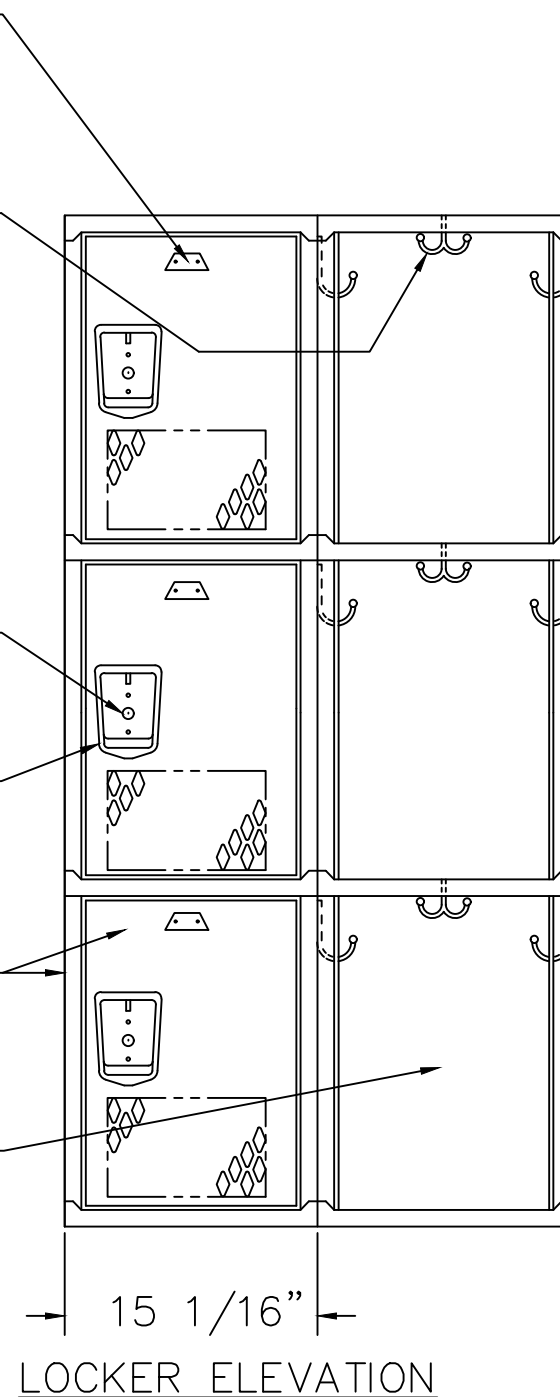

# 60" HIGH TRIPLE TIER GEN2 LOCKER

TYPICAL FOR 09", 12", 15, 21 & 24" WIDE  
 TYPICAL FOR 12", 15", 18", 21" & 24" DEEP

ALUMINUM NUMBER PLATE  
 (FIELD INSTALL)

TWO SINGLE PRONG WALL  
 ONE DOUBLE PRONG WALL  
 HOOKS EACH OPENING  
 (FIELD INSTALL)

LOCK HOLE COVER PLATE  
 (FIELD INSTALL)

STAINLESS STEEL RECESSED  
 HANDLE W/ PADLOCK EYE

16GA. FRAME ASSEMBLY &  
 14GA. DIAMOND DOOR W/PAN

16GA. SOLID BACK

## TYPE A 15" x 15" x 20" / 60" TRIPLE TIER, GEN2 REC. HANDLE LOCKER

ALLOW 1/16" CREEPAGE PER FRAME