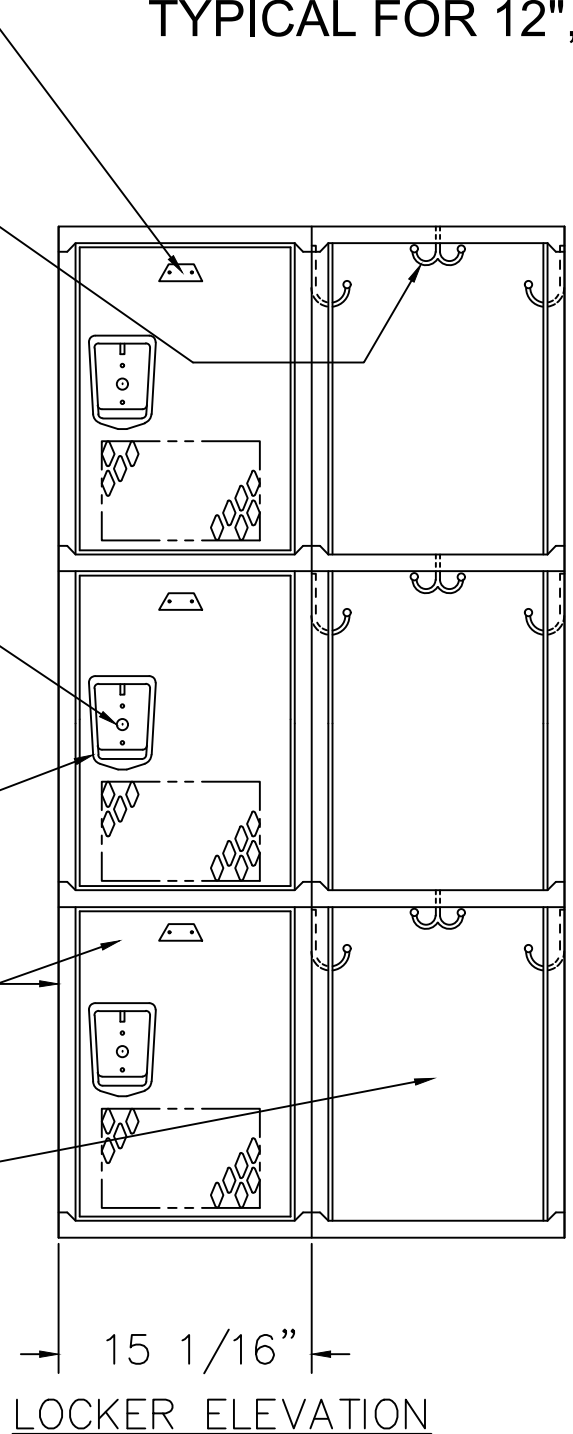

# 60" HIGH TRIPLE TIER GEN2 LOCKER

TYPICAL FOR 09", 12", 15, 21 & 24" WIDE  
 TYPICAL FOR 12", 15", 18", 21" & 24" DEEP

ALUMINUM NUMBER PLATE  
 (FIELD INSTALL)

TWO SINGLE PRONG WALL  
 ONE DOUBLE PRONG WALL  
 HOOKS EACH OPENING  
 (FIELD INSTALL)

LOCK HOLE COVER PLATE  
 (FIELD INSTALL)

STAINLESS STEEL RECESSED  
 HANDLE W/ PADLOCK EYE

16GA. FRAME ASSEMBLY &  
 14GA. DIAMOND DOOR W/PAN

16GA. SOLID BACK

## TYPE A 15" x 21" x 20" / 60" TRIPLE TIER, GEN2 REC. HANDLE LOCKER

ALLOW 1/16" CREEPAGE PER FRAME