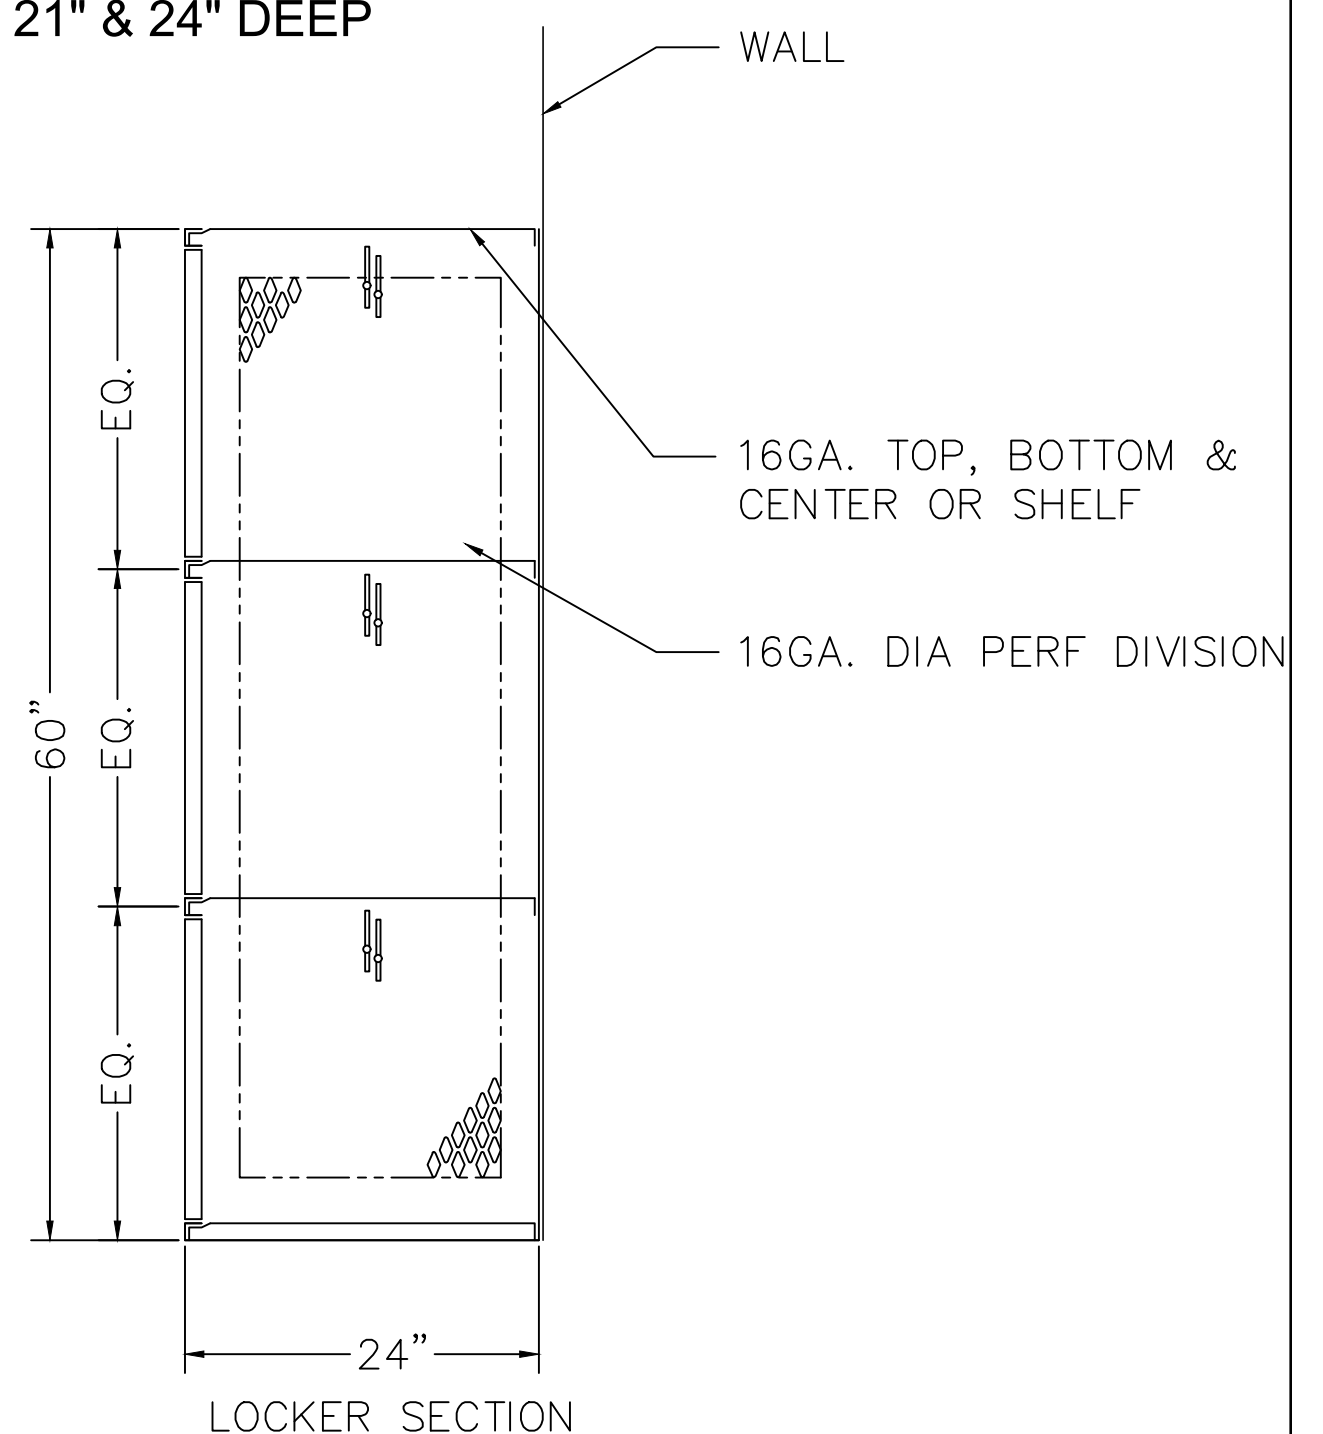

# 60" HIGH TRIPLE TIER GEN2 LOCKER

TYPICAL FOR 09", 12", 15, 21 & 24" WIDE  
 TYPICAL FOR 12", 15", 18", 21" & 24" DEEP

ALUMINUM NUMBER PLATE  
 (FIELD INSTALL)

TWO SINGLE PRONG WALL  
 ONE DOUBLE PRONG WALL  
 HOOKS EACH OPENING  
 (FIELD INSTALL)

LOCK HOLE COVER PLATE  
 (FIELD INSTALL)

STAINLESS STEEL RECESSED  
 HANDLE W/ PADLOCK EYE

16GA. FRAME ASSEMBLY &  
 14GA. DIAMOND DOOR W/PAN

16GA. SOLID BACK

## TYPE A 15" x 21" x 20" / 60" TRIPLE TIER, GEN2 REC. HANDLE LOCKER

ALLOW 1/16" CREEPAGE PER FRAME