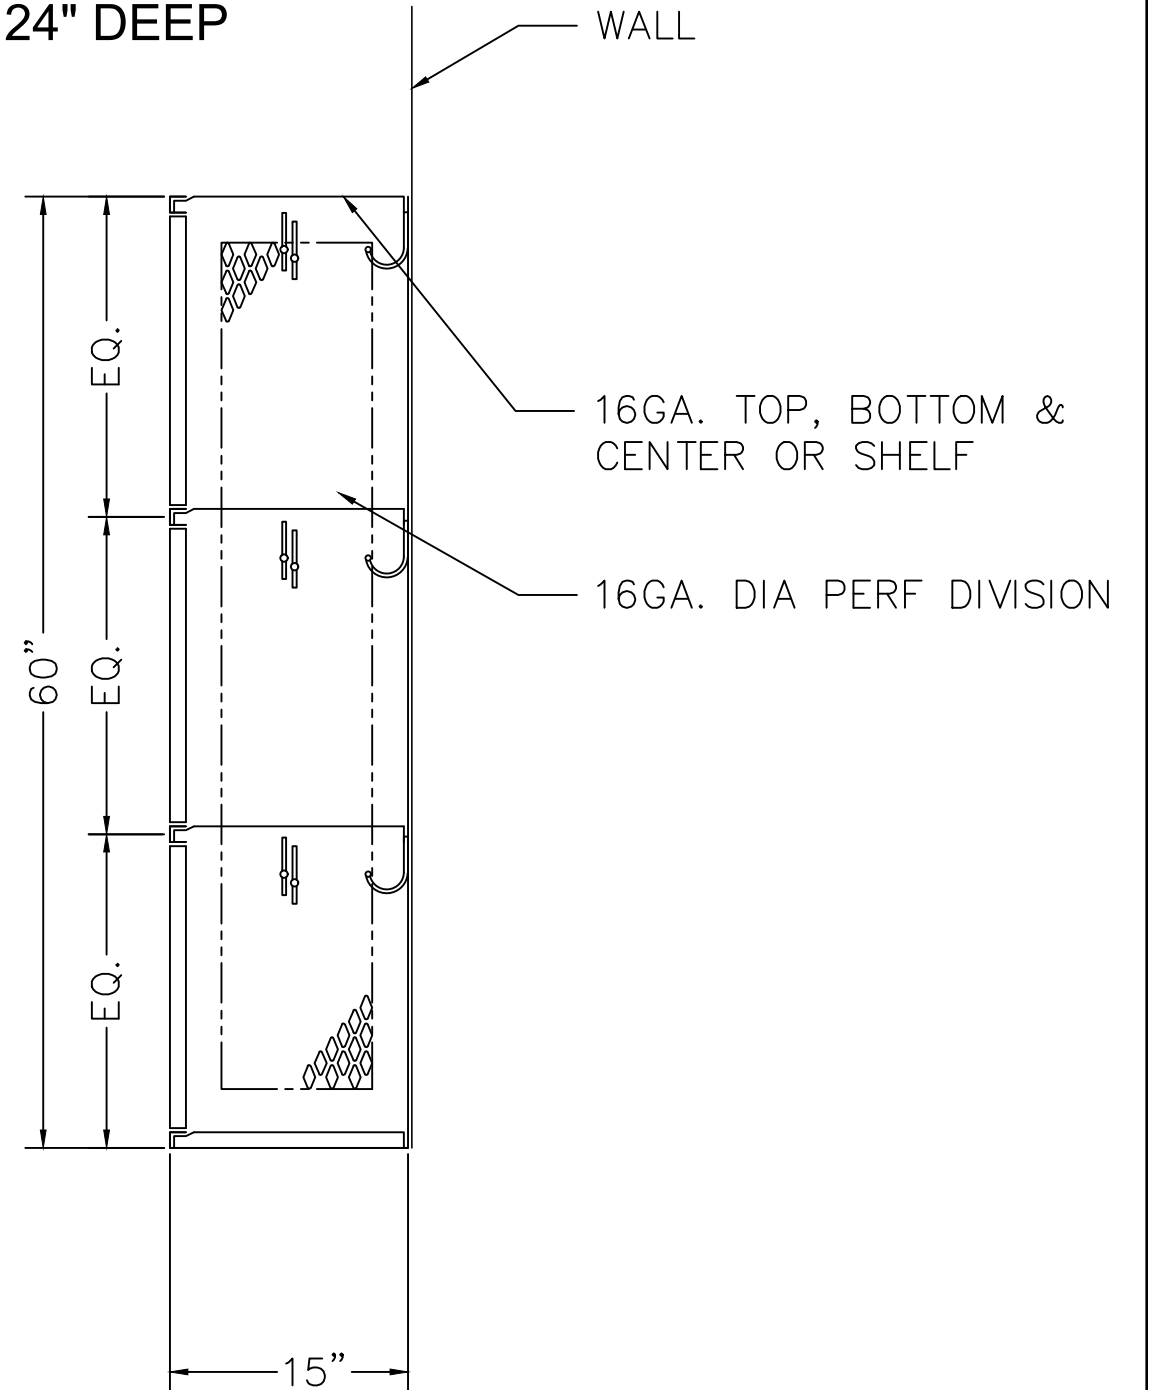

# 60" HIGH TRIPLE TIER GEN2 LOCKER

TYPICAL FOR 09", 12", 15, 21 & 24" WIDE  
 TYPICAL FOR 12", 15", 18", 21" & 24" DEEP

ALUMINUM NUMBER PLATE  
 (FIELD INSTALL)

FOUR SINGLE PRONG WALL  
 ONE DOUBLE PRONG WALL  
 HOOKS EACH OPENING  
 (FIELD INSTALL)

LOCK HOLE COVER PLATE  
 (FIELD INSTALL)

STAINLESS STEEL RECESSED  
 HANDLE W/ PADLOCK EYE

16GA. FRAME ASSEMBLY &  
 14GA. DIAMOND DOOR W/PAN

16GA. SOLID BACK

LOCKER ELEVATION

LOCKER SECTION

## TYPE A 21" x 15" x 20" / 60" TRIPLE TIER, GEN2 REC. HANDLE LOCKER

ALLOW 1/16" CREEPAGE PER FRAME