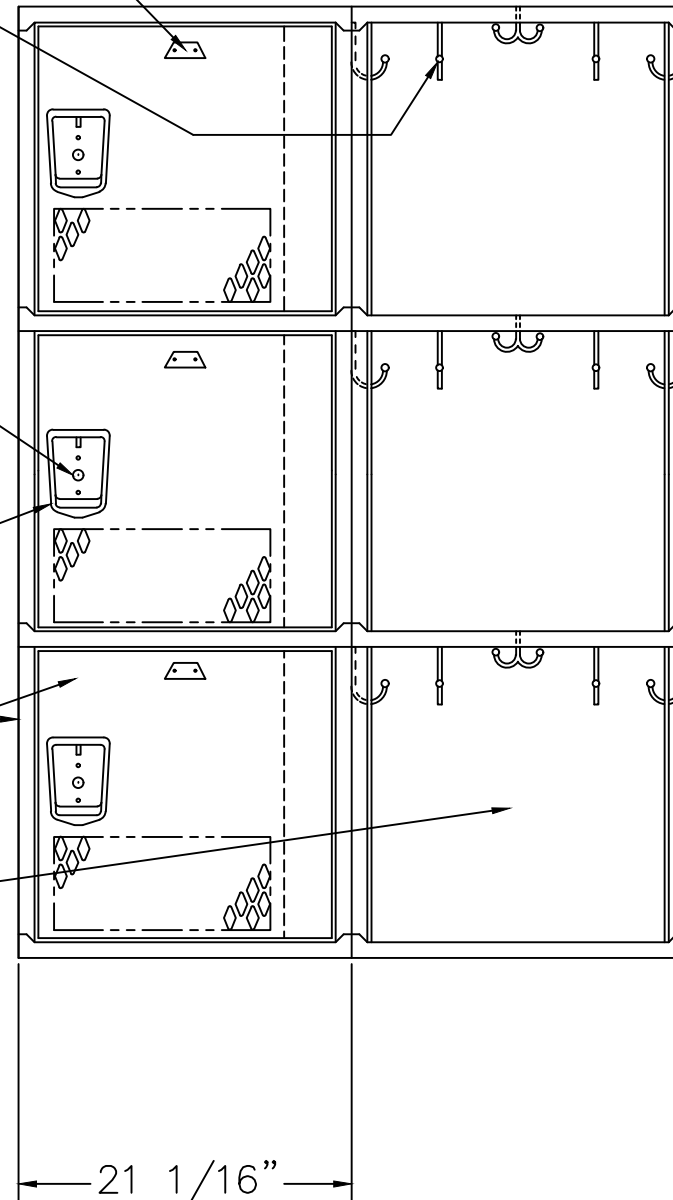

# 60" HIGH TRIPLE TIER GEN2 LOCKER

TYPICAL FOR 09", 12", 15, 21 & 24" WIDE  
 TYPICAL FOR 12", 15", 18", 21" & 24" DEEP

ALUMINUM NUMBER PLATE  
 (FIELD INSTALL)

FOUR SINGLE PRONG WALL  
 ONE DOUBLE PRONG WALL  
 HOOKS EACH OPENING  
 (FIELD INSTALL)

LOCK HOLE COVER PLATE  
 (FIELD INSTALL)

STAINLESS STEEL RECESSED  
 HANDLE W/ PADLOCK EYE

16GA. FRAME ASSEMBLY &  
 14GA. DIAMOND DOOR W/PAN

16GA. SOLID BACK

LOCKER ELEVATION

LOCKER SECTION

## TYPE A 21" x 15" x 20" / 60" TRIPLE TIER, GEN2 REC. HANDLE LOCKER

ALLOW 1/16" CREEPAGE PER FRAME