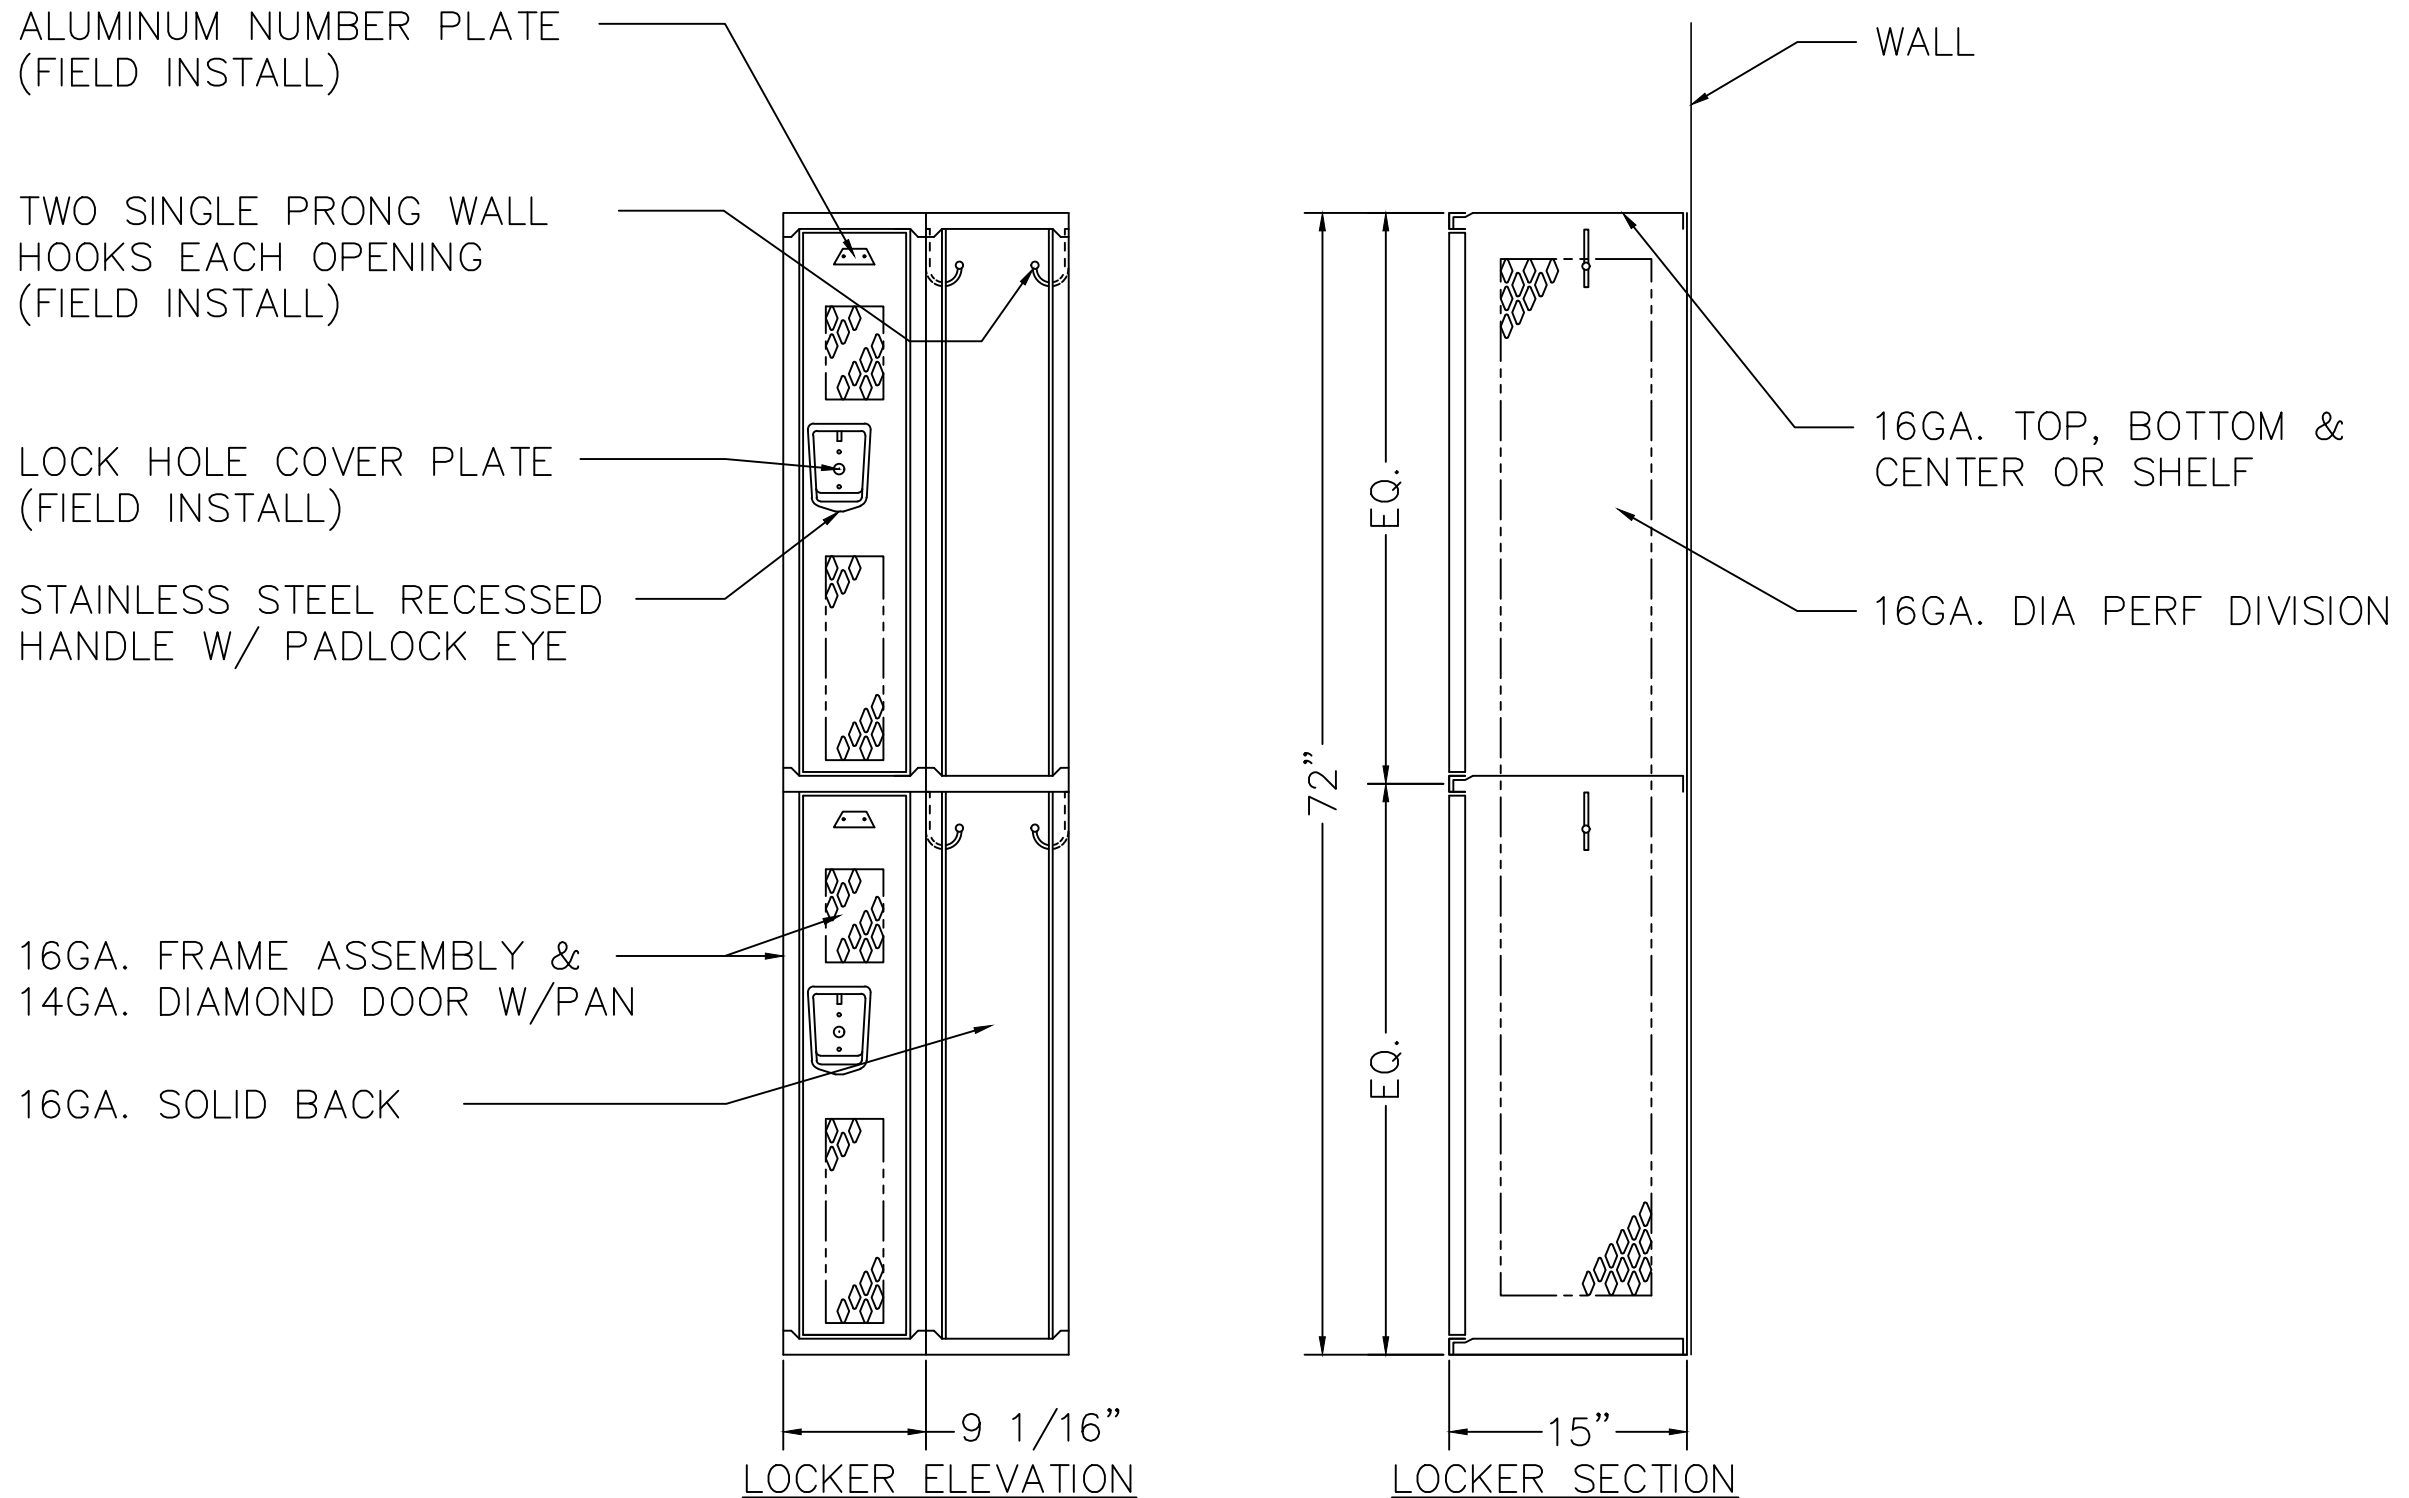

72" HIGH DOUBLE TIER GEN2 LOCKER

TYPICAL FOR 09", 12", 15, 21 & 24" WIDE
 TYPICAL FOR 12", 15", 18", 21" & 24" DEEP

TYPE A 9" x 15" x 36" / 72" DOUBLE TIER, GEN2 REC. HANDLE LOCKER

ALLOW 1/16" CREEPAGE PER FRAME