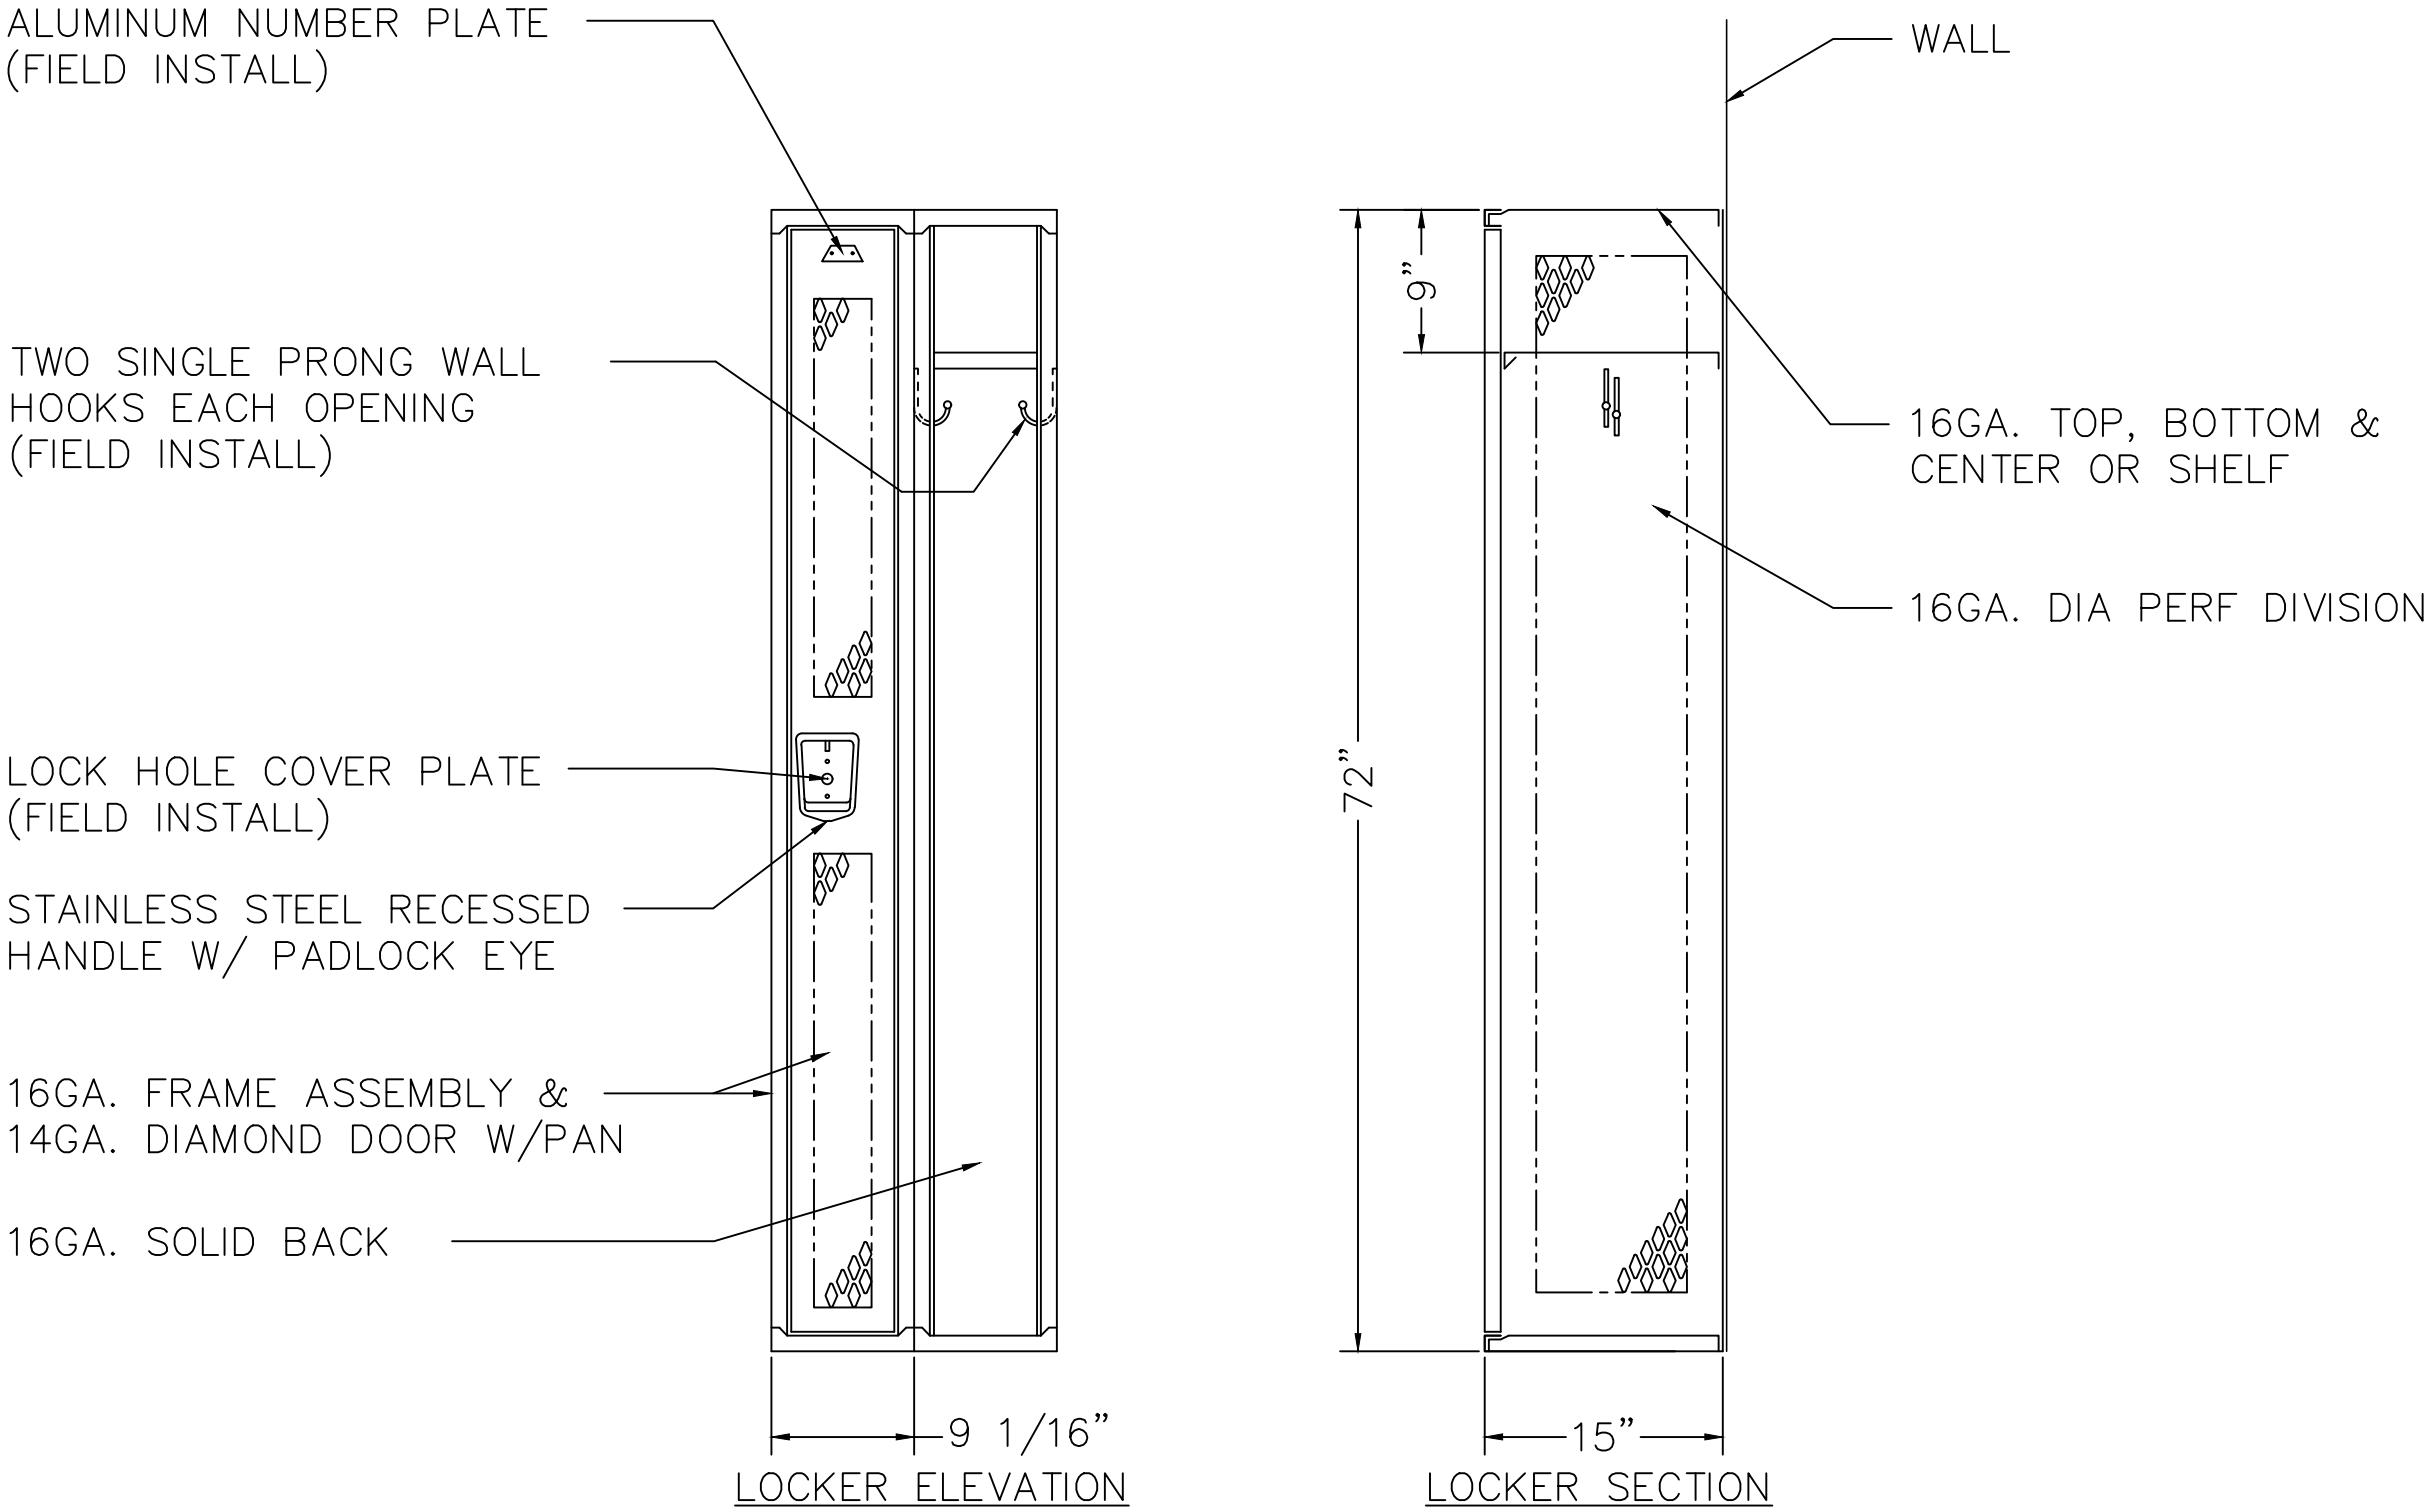

72" HIGH SINGLE TIER GEN2 LOCKER

TYPICAL FOR 09", 12", 15, 21 & 24" WIDE
 TYPICAL FOR 12", 15", 18", 21" & 24" DEEP

TYPE A 9" X 15" X 72" SINGLE TIER, GEN2 REC. HANDLE LOCKER

ALLOW 1/16" CREEPAGE PER FRAME