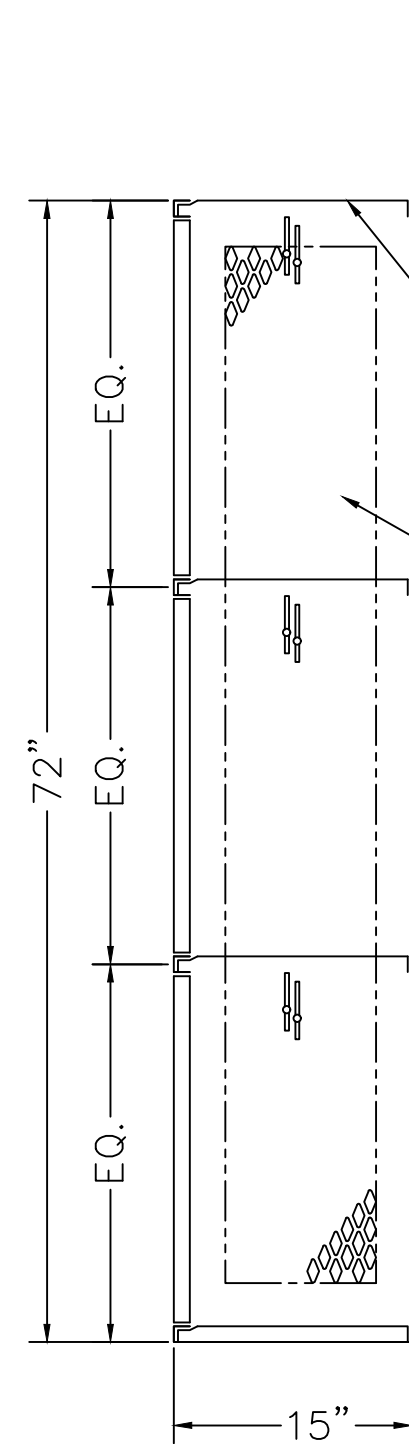

# 72" HIGH TRIPLE TIER GEN2 LOCKER

TYPICAL FOR 09", 12", 15, 21 & 24" WIDE  
 TYPICAL FOR 12", 15", 18", 21" & 24" DEEP

ALUMINUM NUMBER PLATE  
 (FIELD INSTALL)

TWO SINGLE PRONG WALL  
 HOOKS EACH OPENING  
 (FIELD INSTALL)

(FIELD INSTALL)

LOCK HOLE COVER PLATE

STAINLESS STEEL RECESSED  
 HANDLE W/ PADLOCK EYE

16GA. FRAME ASSEMBLY &  
 14GA. DIAMOND DOOR W/PAN

16GA. SOLID BACK

LOCKER ELEVATION

LOCKER SECTION

TYPE A 9" x 15" x 24" / 72" TRIPLE TIER, GEN2 REC. HANDLE LOCKER

ALLOW 1/16" CREEPAGE PER FRAME