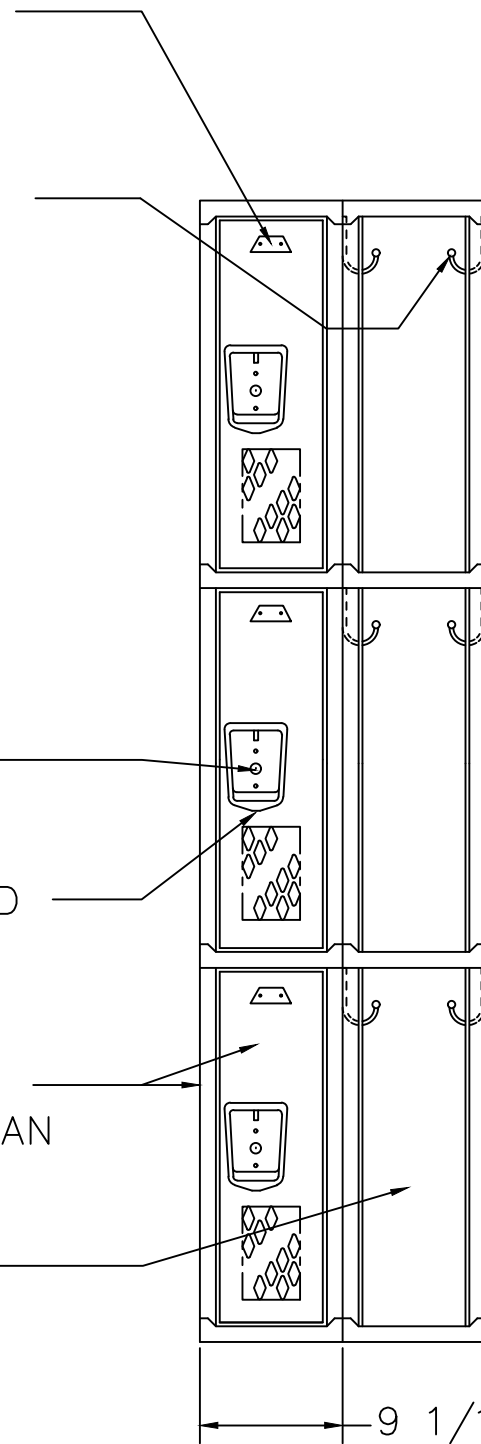

# 72" HIGH TRIPLE TIER GEN2 LOCKER

TYPICAL FOR 09", 12", 15, 21 & 24" WIDE  
 TYPICAL FOR 12", 15", 18", 21" & 24" DEEP

ALUMINUM NUMBER PLATE  
 (FIELD INSTALL)

TWO SINGLE PRONG WALL  
 HOOKS EACH OPENING  
 (FIELD INSTALL)

(FIELD INSTALL)

LOCK HOLE COVER PLATE

STAINLESS STEEL RECESSED  
 HANDLE W/ PADLOCK EYE

16GA. FRAME ASSEMBLY &  
 14GA. DIAMOND DOOR W/PAN

16GA. SOLID BACK

LOCKER ELEVATION

LOCKER SECTION

TYPE A 9" x 15" x 24" / 72" TRIPLE TIER, GEN2 REC. HANDLE LOCKER

ALLOW 1/16" CREEPAGE PER FRAME