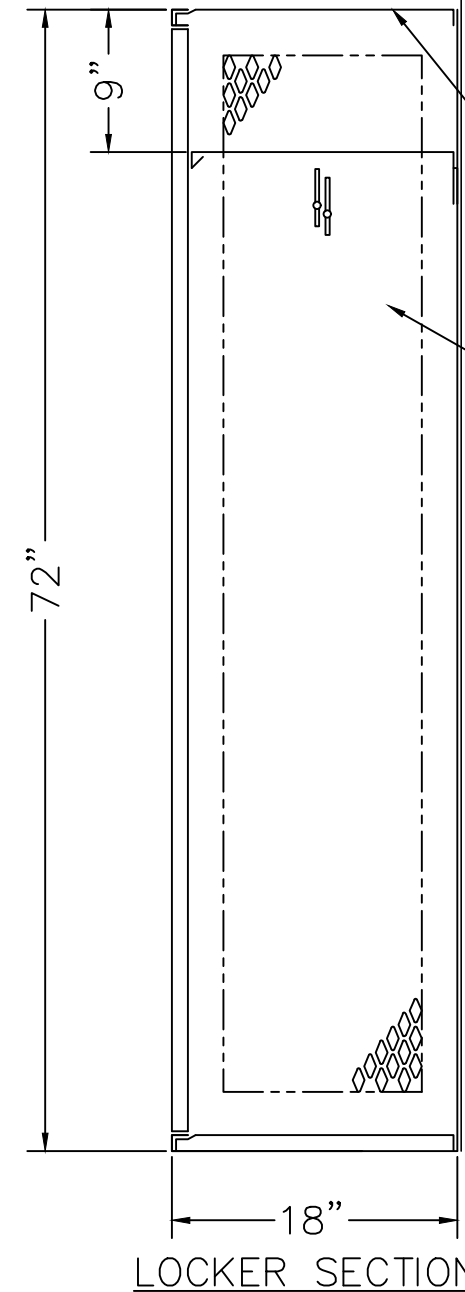

72" HIGH SINGLE TIER GEN2 LOCKER

TYPICAL FOR 09", 12", 15, 21 & 24" WIDE

TYPICAL FOR 12", 15", 18", 21" & 24" DEEP

ALUMINUM NUMBER PLATE
(FIELD INSTALL)

TWO SINGLE PRONG WALL
HOOKS EACH OPENING
(FIELD INSTALL)

LOCK HOLE COVER PLATE
(FIELD INSTALL)

STAINLESS STEEL RECESSED
HANDLE W/ PADLOCK EYE

16GA. FRAME ASSEMBLY &
14GA. DIAMOND DOOR W/PAN

16GA. SOLID BACK

WALL

16GA. TOP, BOTTOM &
CENTER OR SHELF

16GA. DIA PERF DIVISION

TYPE A 9" x 18" x 72" SINGLE TIER, GEN2 REC. HANDLE LOCKER

ALLOW 1/16" CREEPAGE PER FRAME