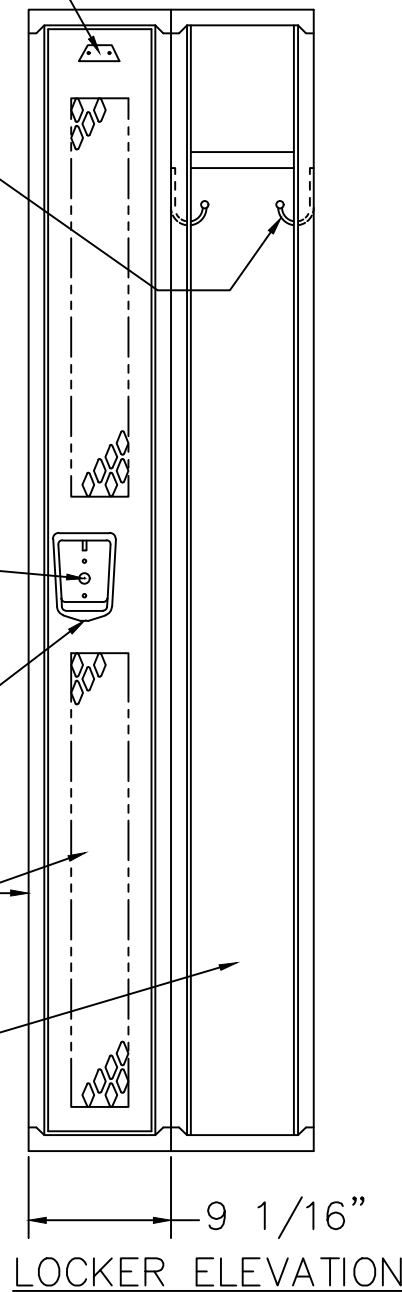

72" HIGH SINGLE TIER GEN2 LOCKER

TYPICAL FOR 09", 12", 15, 21 & 24" WIDE

TYPICAL FOR 12", 15", 18", 21" & 24" DEEP

ALUMINUM NUMBER PLATE
(FIELD INSTALL)

TWO SINGLE PRONG WALL
HOOKS EACH OPENING
(FIELD INSTALL)

LOCK HOLE COVER PLATE
(FIELD INSTALL)

STAINLESS STEEL RECESSED
HANDLE W/ PADLOCK EYE

16GA. FRAME ASSEMBLY &
14GA. DIAMOND DOOR W/PAN

16GA. SOLID BACK

WALL

16GA. TOP, BOTTOM &
CENTER OR SHELF

16GA. DIA PERF DIVISION

TYPE A 9" x 18" x 72" SINGLE TIER, GEN2 REC. HANDLE LOCKER

ALLOW 1/16" CREEPAGE PER FRAME