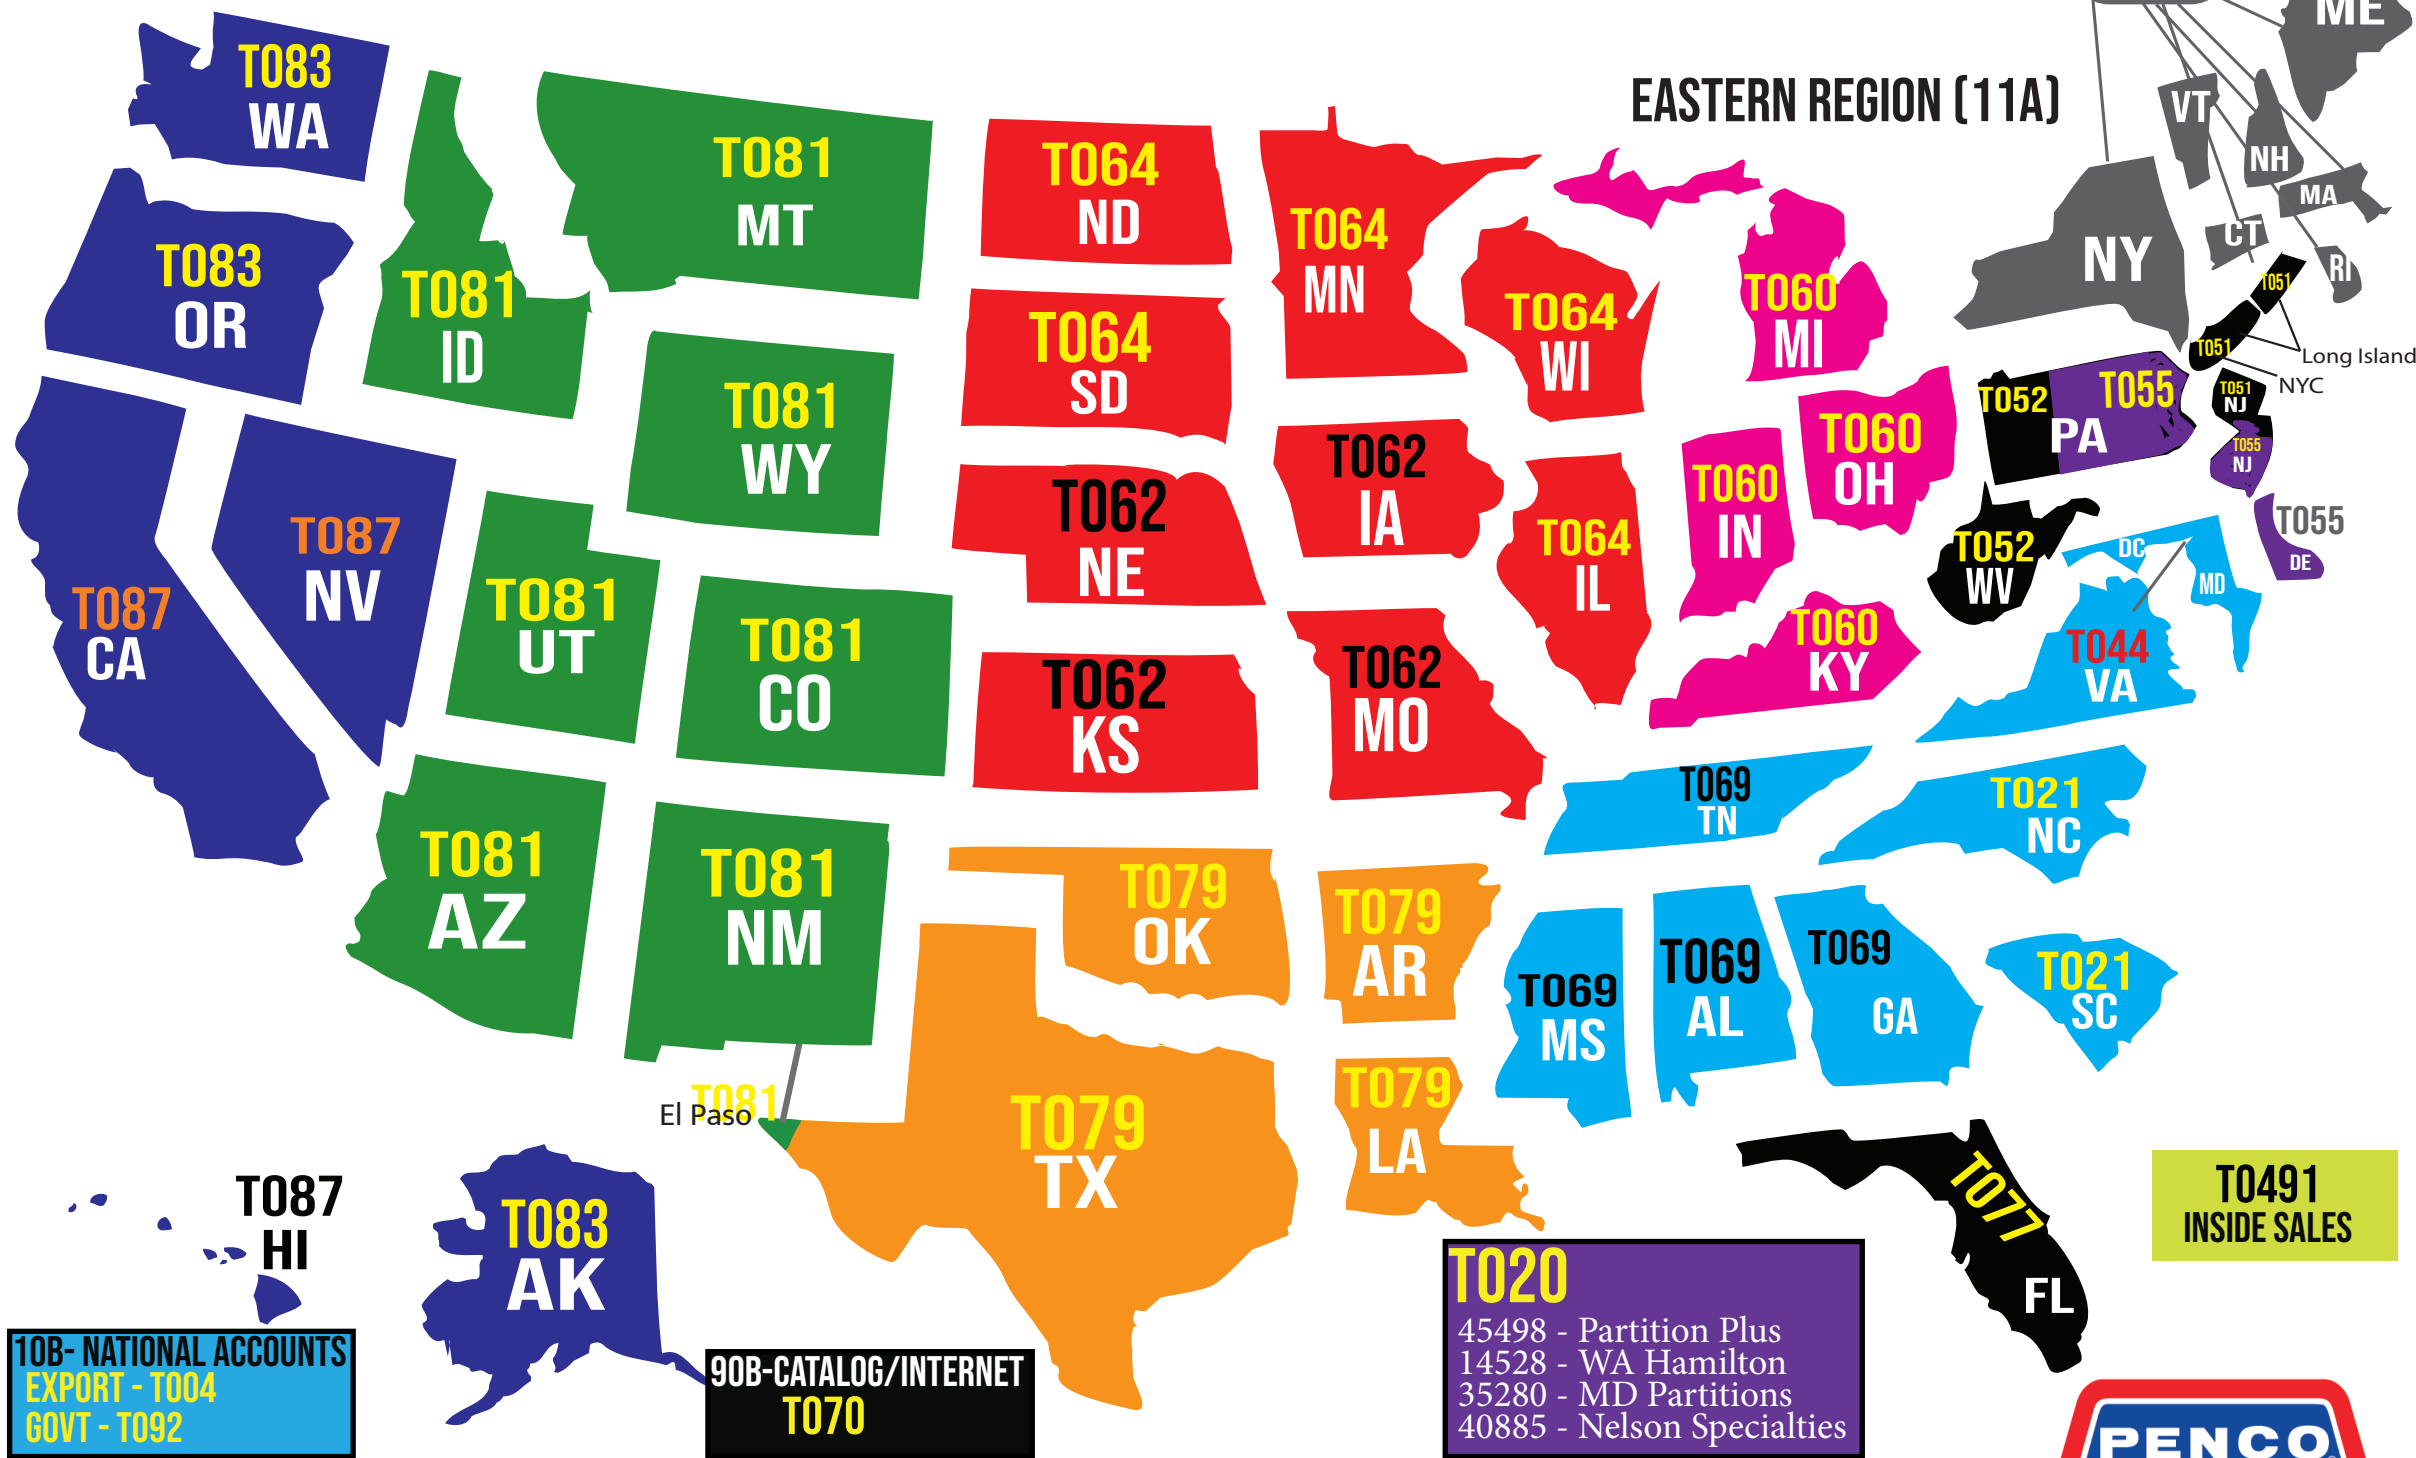

# STORAGE PRODUCTS TERRITORY & REGIONS

WESTERN REGION (14A)

EASTERN REGION (11A)

**TOB- NATIONAL ACCOUNTS**  
 EXPORT - T004  
 GOVT - T092

**90B-CATALOG/INTERNET**  
 T070

**T020**  
 45498 - Partition Plus  
 14528 - WA Hamilton  
 35280 - MD Partitions  
 40885 - Nelson Specialties