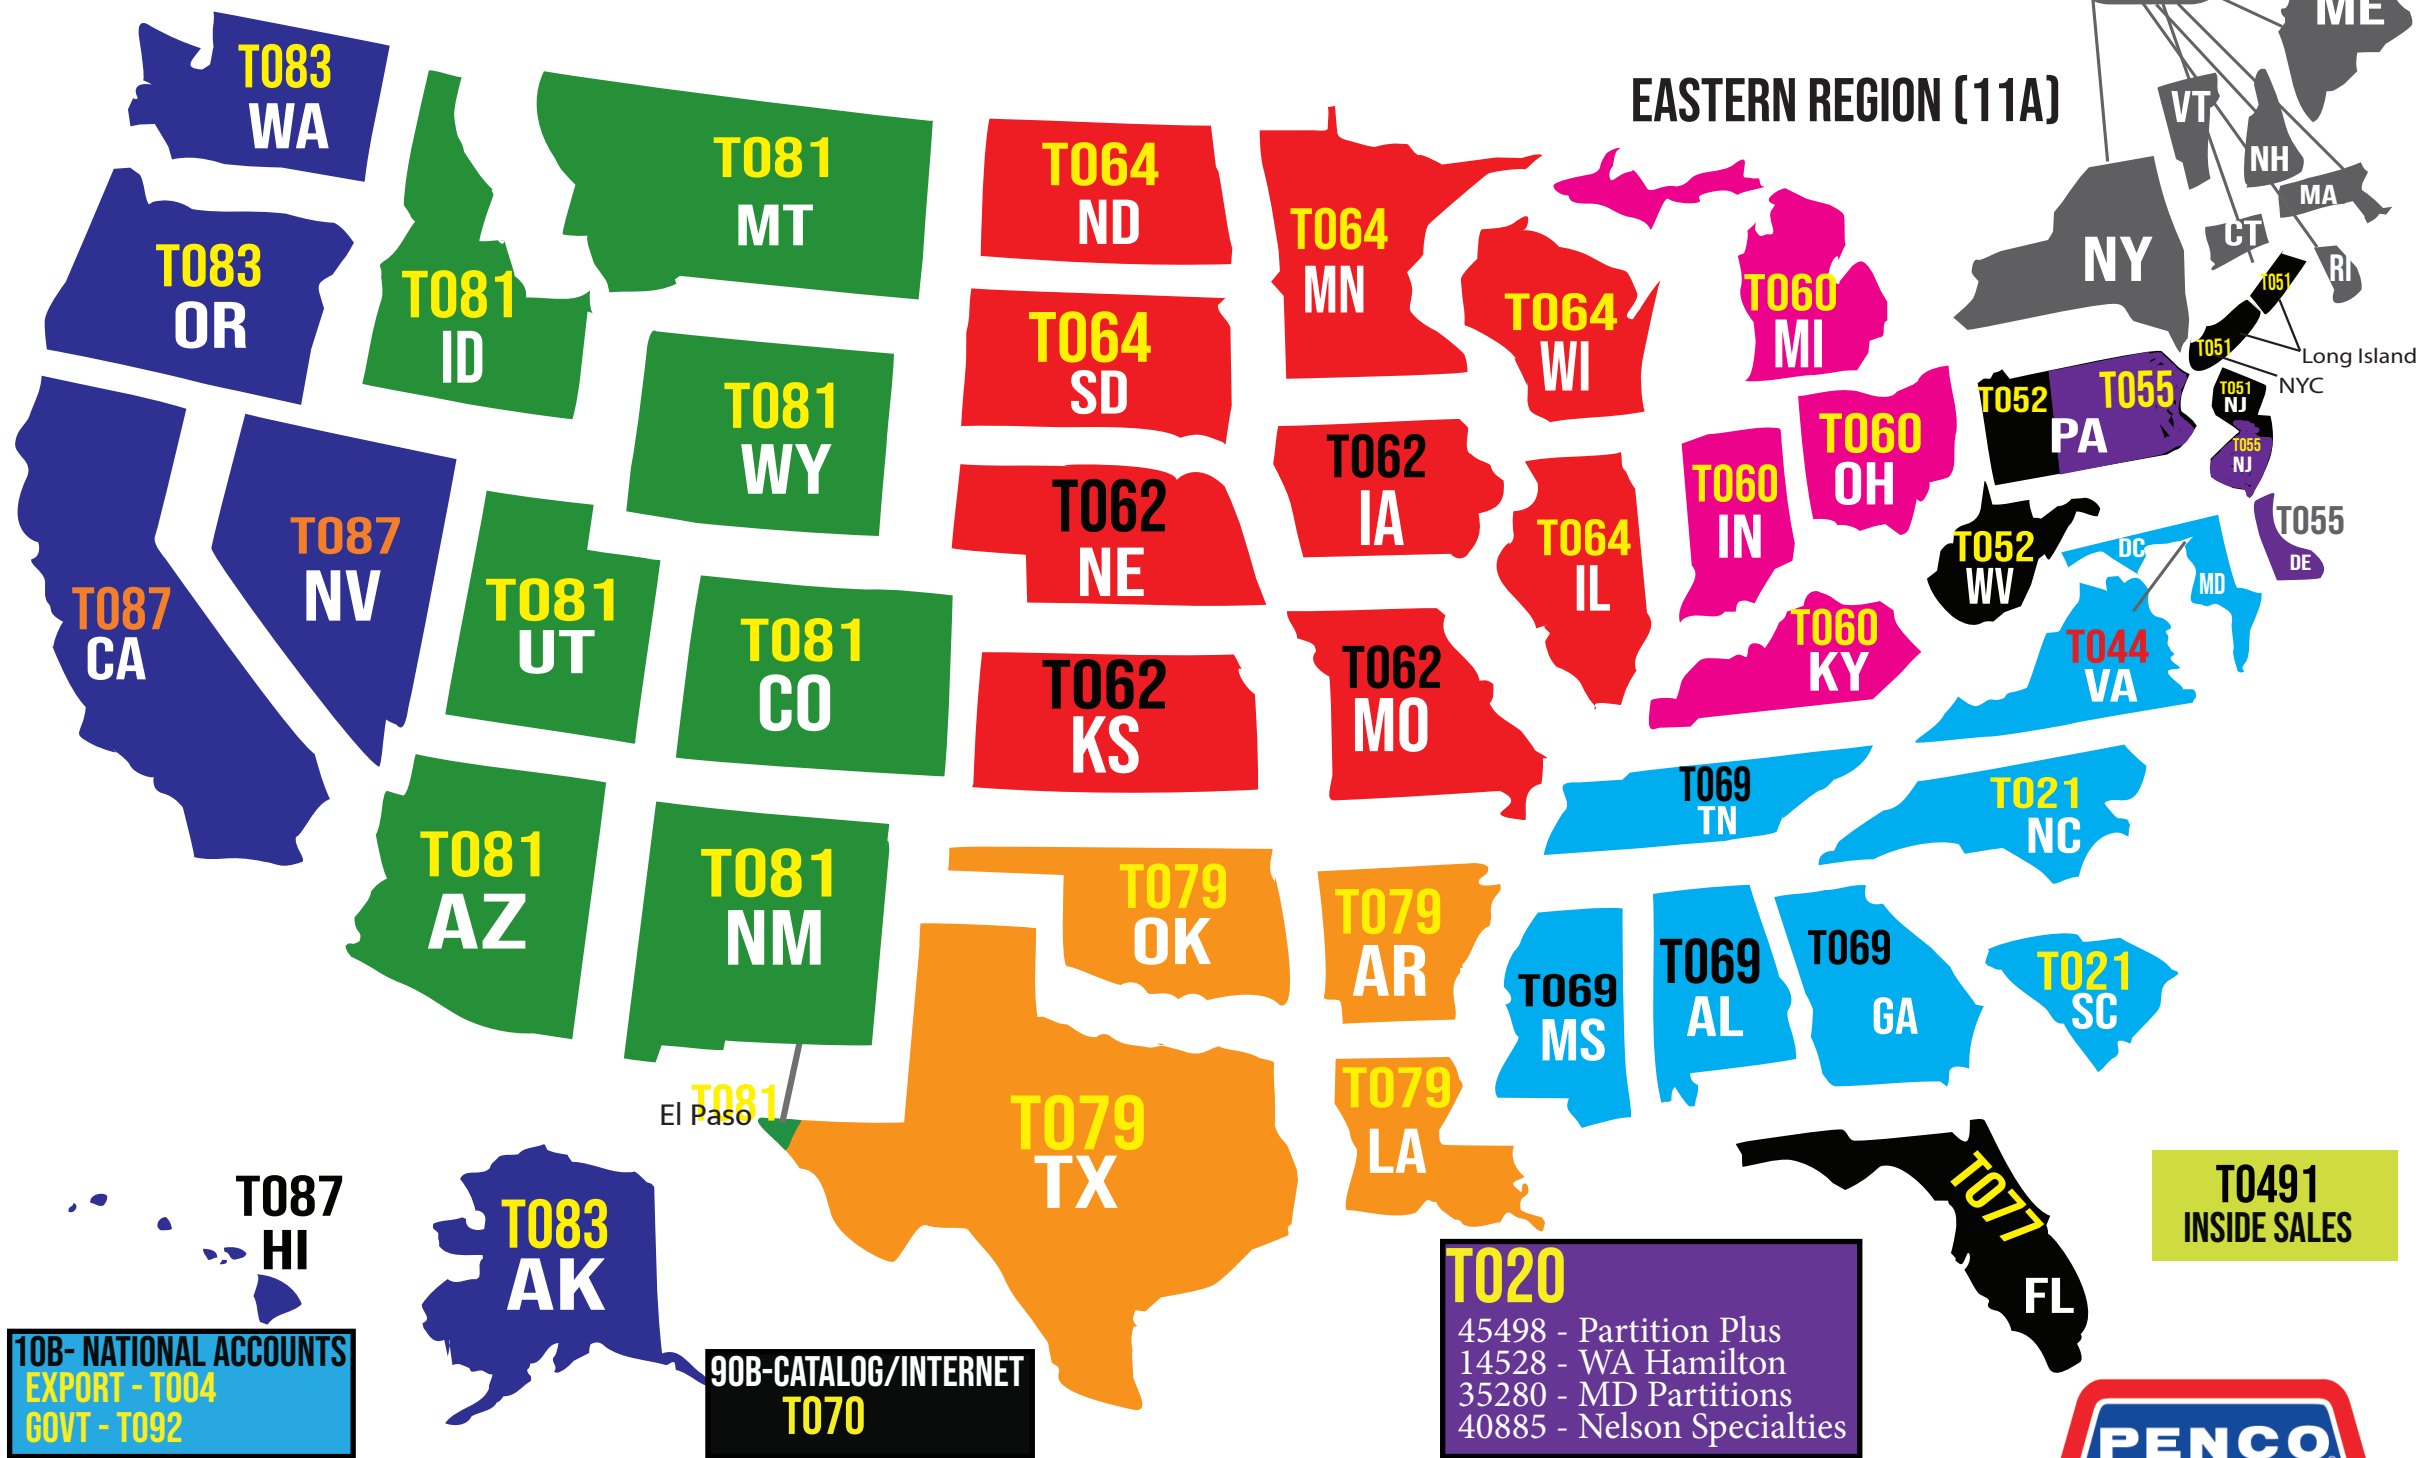

STORAGE PRODUCTS TERRITORY & REGIONS

WESTERN REGION (14A)

EASTERN REGION (11A)

TOB- NATIONAL ACCOUNTS
 EXPORT - T004
 GOVT - T092

90B-CATALOG/INTERNET
 T070

T020
 45498 - Partition Plus
 14528 - WA Hamilton
 35280 - MD Partitions
 40885 - Nelson Specialties