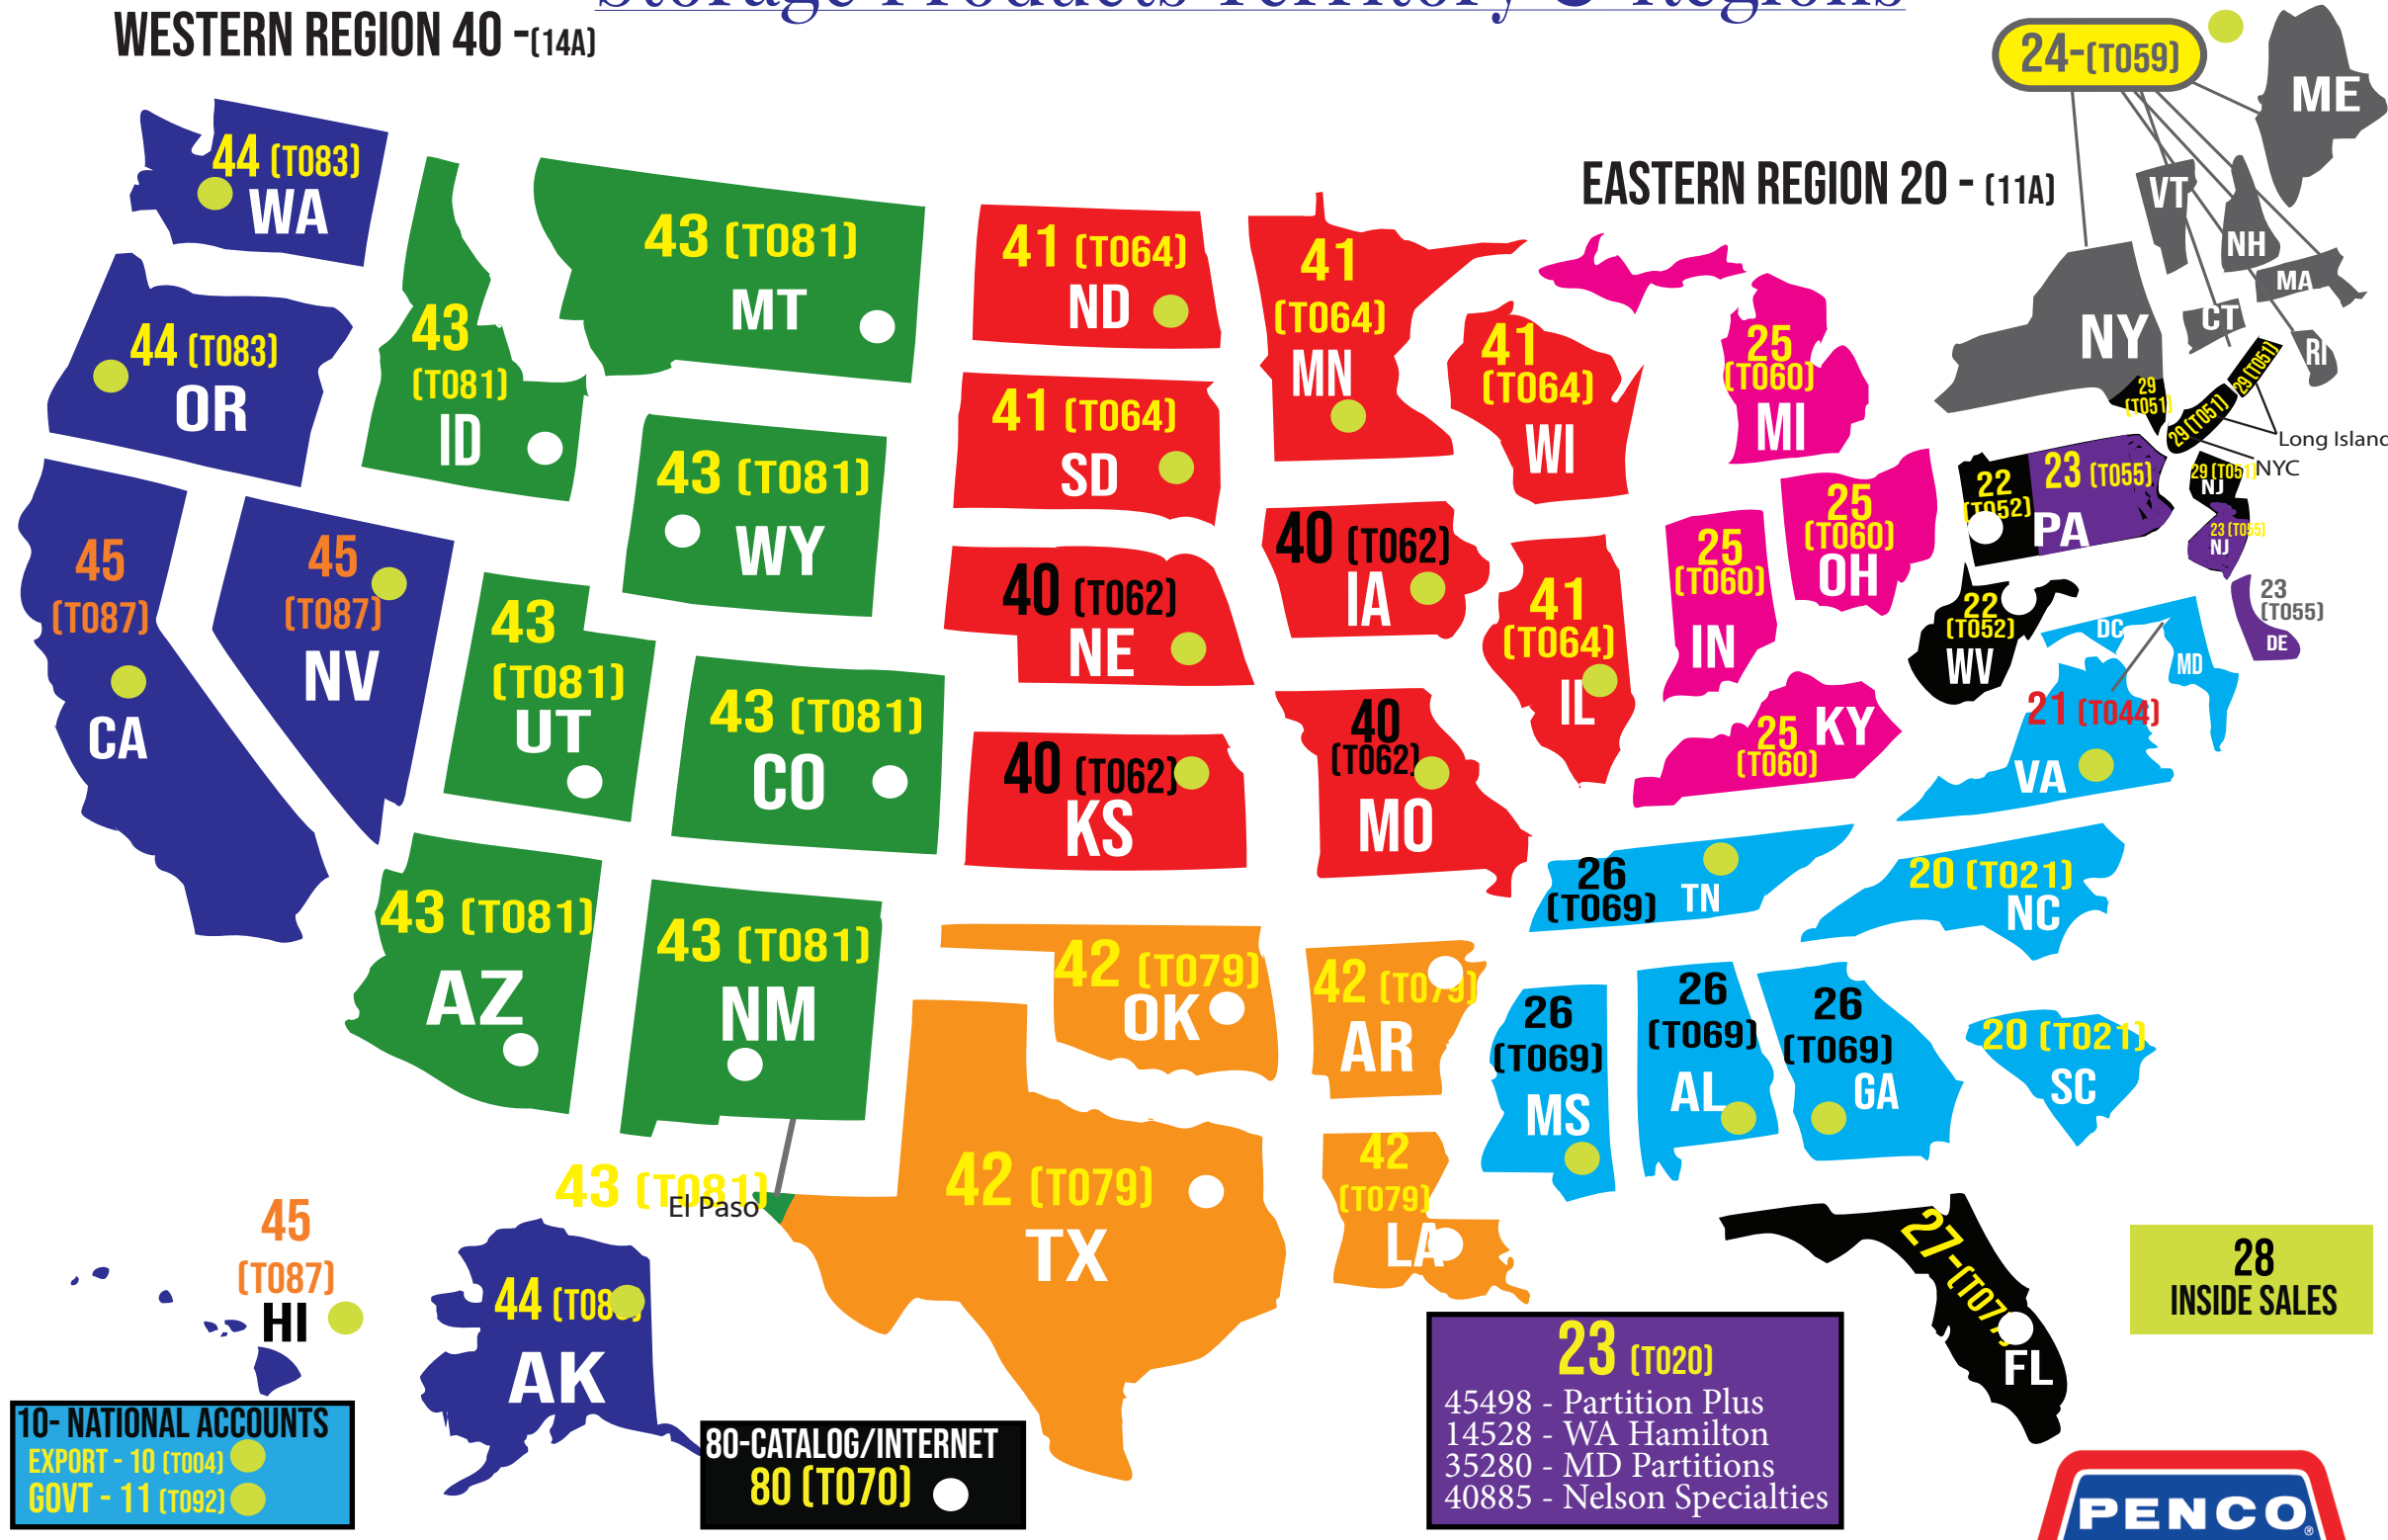

Storage Products Territory & Regions

WESTERN REGION 40 - (14A)

EASTERN REGION 20 - (11A)

VP SALES & MKTG
MATT BREECE
 EXT 101 | 732-674-1430

DIRECTOR OF SALES
RANDY CHANEY
 EXT 314 | 214-790-5257

PETER ANDRITSAKIS | EXT 308 | 24 | 781-706-9594
 JOSH BENEDICK | EXT 313 | 40, 41 | 636-484-2668
 MONICA JAMES | EXT 320 | 42 | 682-282-8662
 RANDY CHANEY | EXT 314 | 44, 45 | 214-790-5257
 NATHAN LEMAY | EXT 316 | 43 | 949-291-7990

TOM LOBLEY | EXT 306 | 23 | 610-554-5400
 SUZANNE MOORE | EXT 309 | 25 | 517-392-0245
 ERNIE TAYLOR | EXT 318 | 20, 21, 26, 10, 11 | 703-819-6061
 JOHN WISSE | EXT 319 | 29, 22, 27, 80 | 412-979-2886

INSIDE SALES
 HALEY COCKRELL | EXT 153 | 24, 40, 41, 44, 45, 21, 26, 10, 11
 LATASHA JOHNSON | EXT 130 | 42, 22, 27, 80, 43, 25